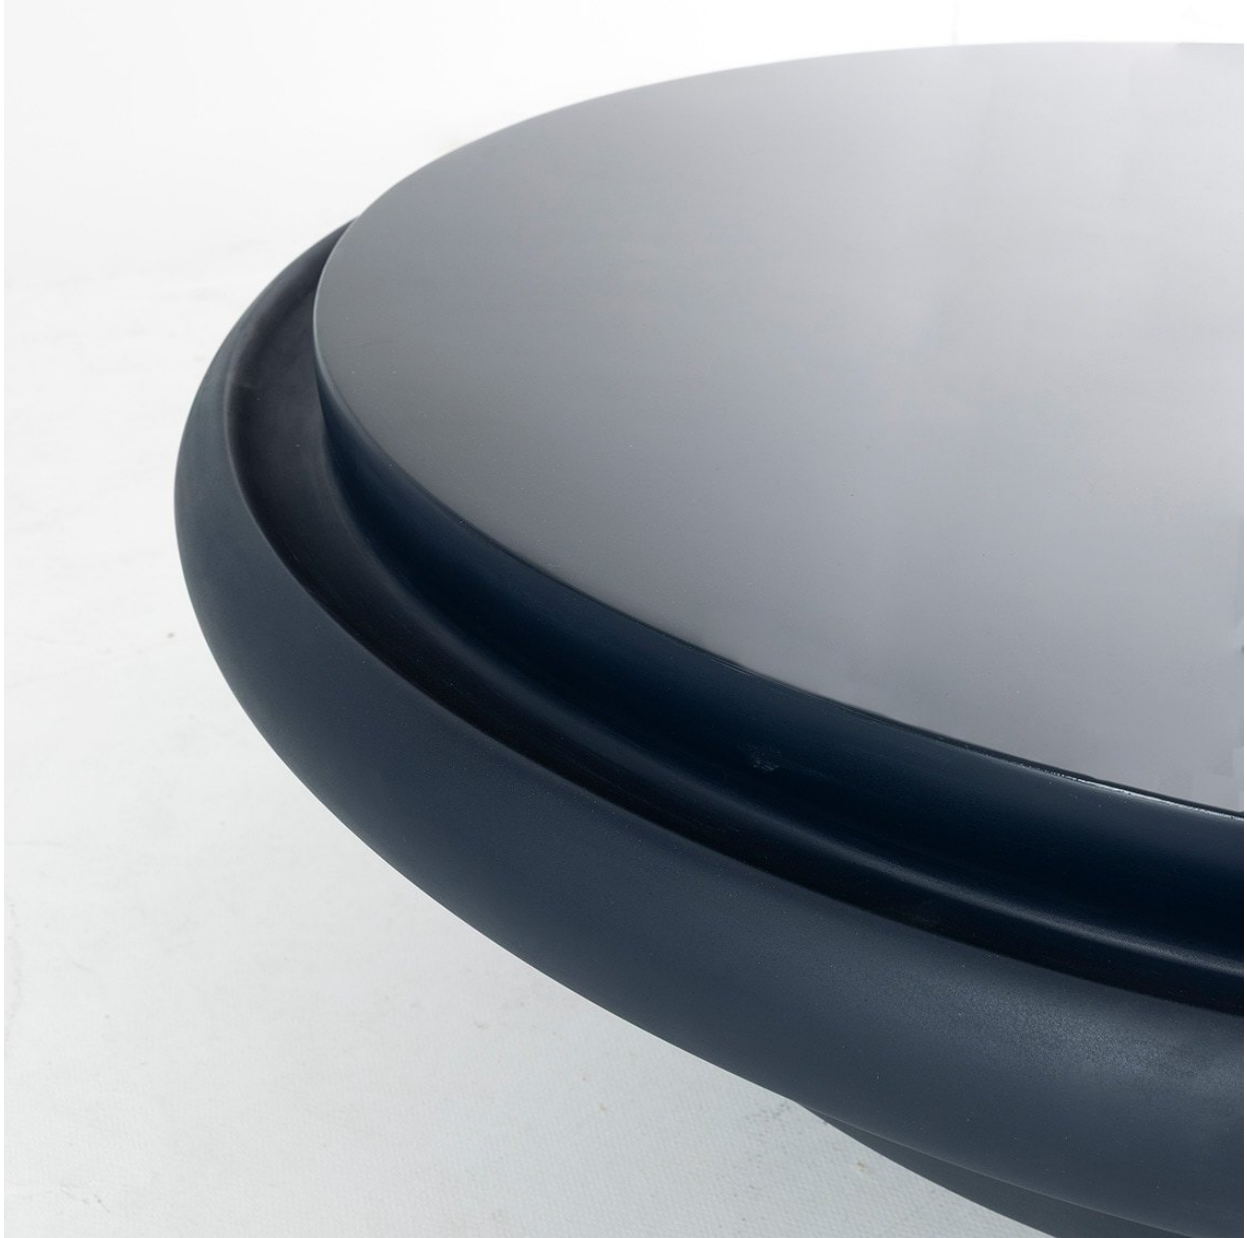

RALPHPUCCI

WELL COFFEE TABLE ERIC SCHMITT

Description: Plasterglass with High Gloss Top
Dimensions: 48.75" Diameter x 17.25" H
Weight: 160 lbs

NEW YORK
44 W. 18th St
New York, NY 10011
Mon-Fri 9AM - 6PM

MIAMI
550 NW. 28th St.
Miami, FL 33127
Mon-Fri 9AM - 5PM

LOS ANGELES
1025 N. McCadden Pl.
Los Angeles, CA 90038
Mon-Fri 9AM - 5PM

LONDON
Returning Soon