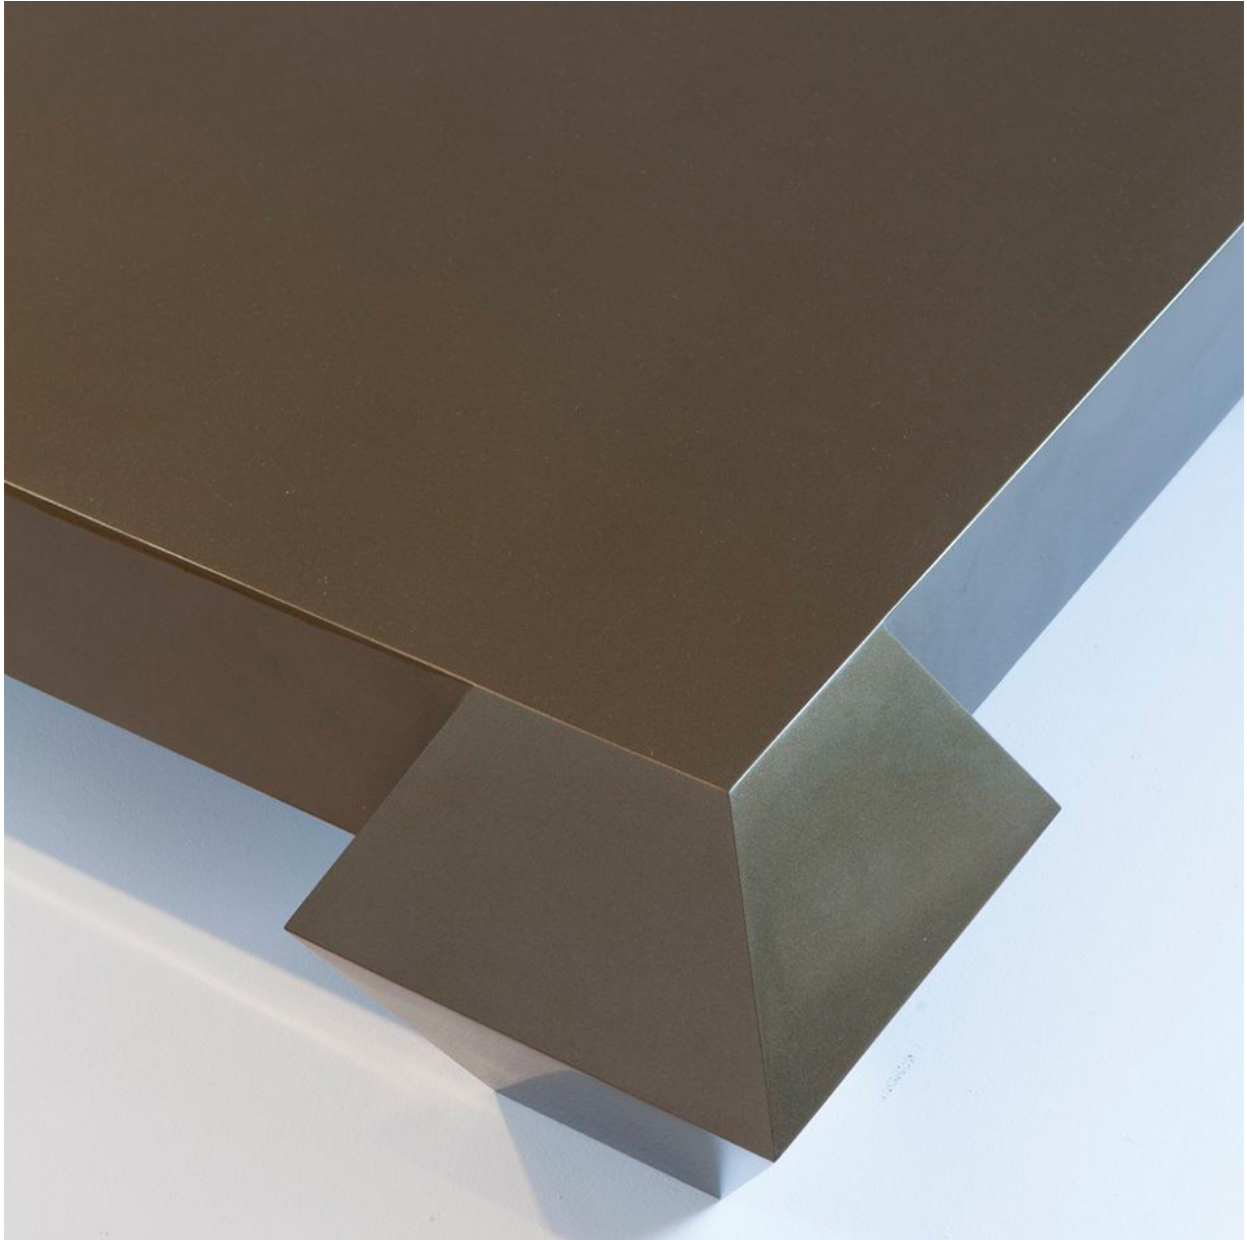

RALPHPUCCI

TROIS CARATS COFFEE TABLE

ANDRÉE PUTMAN

Edition of 99

Description: Wood or laquer

Finishes: French Oak Whitewash, Natural Oak, Ebonized Oak, White Lacquer, Black Laquer

Dimensions: 48" W x 48" D x 14" H

RALPHUCCI

TROIS CARATS COFFEE TABLE ANDRÉE PUTMAN

Edition of 99

Description: Wood or laquer

Finishes: French Oak Whitewash, Natural Oak, Ebonized Oak, White Lacquer, Black Laquer

Dimensions: 48" W x 48" D x 14" H