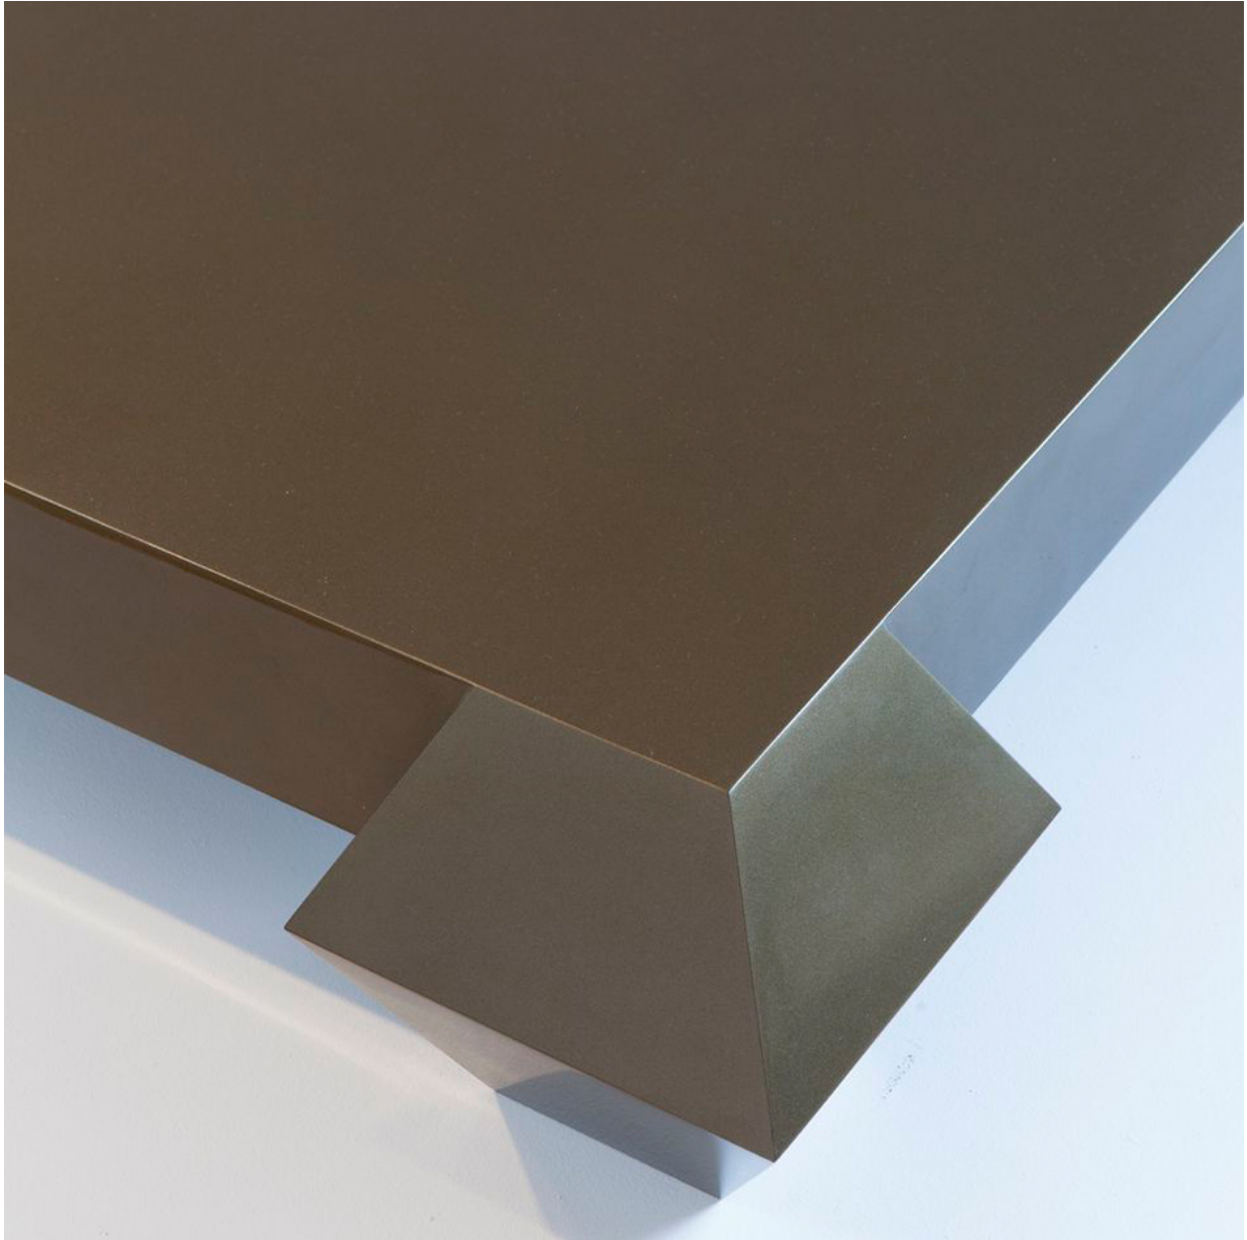

RALPHPUCCI

TROIS CARATS COFFEE TABLE

ANDRÉE PUTMAN

Edition of 99

Description: Wood or laquer

Finishes: French Oak Whitewash, Natural Oak, Ebonized Oak, White Lacquer, Black Laquer

Dimensions: 48" W x 48" D x 14" H

NEW YORK

44 W. 18th St
New York, NY 10011

Monday - Friday 9:00 AM - 6:00 PM

MIAMI

550 NW. 28th St.
Miami, FL 33127

Monday - Friday 9:00 AM - 5:00 PM

LOS ANGELES

1025 N. McCadden Pl.
Los Angeles, CA 90038

Monday - Friday 9:00 AM - 5:00 PM

LONDON

Coming Soon