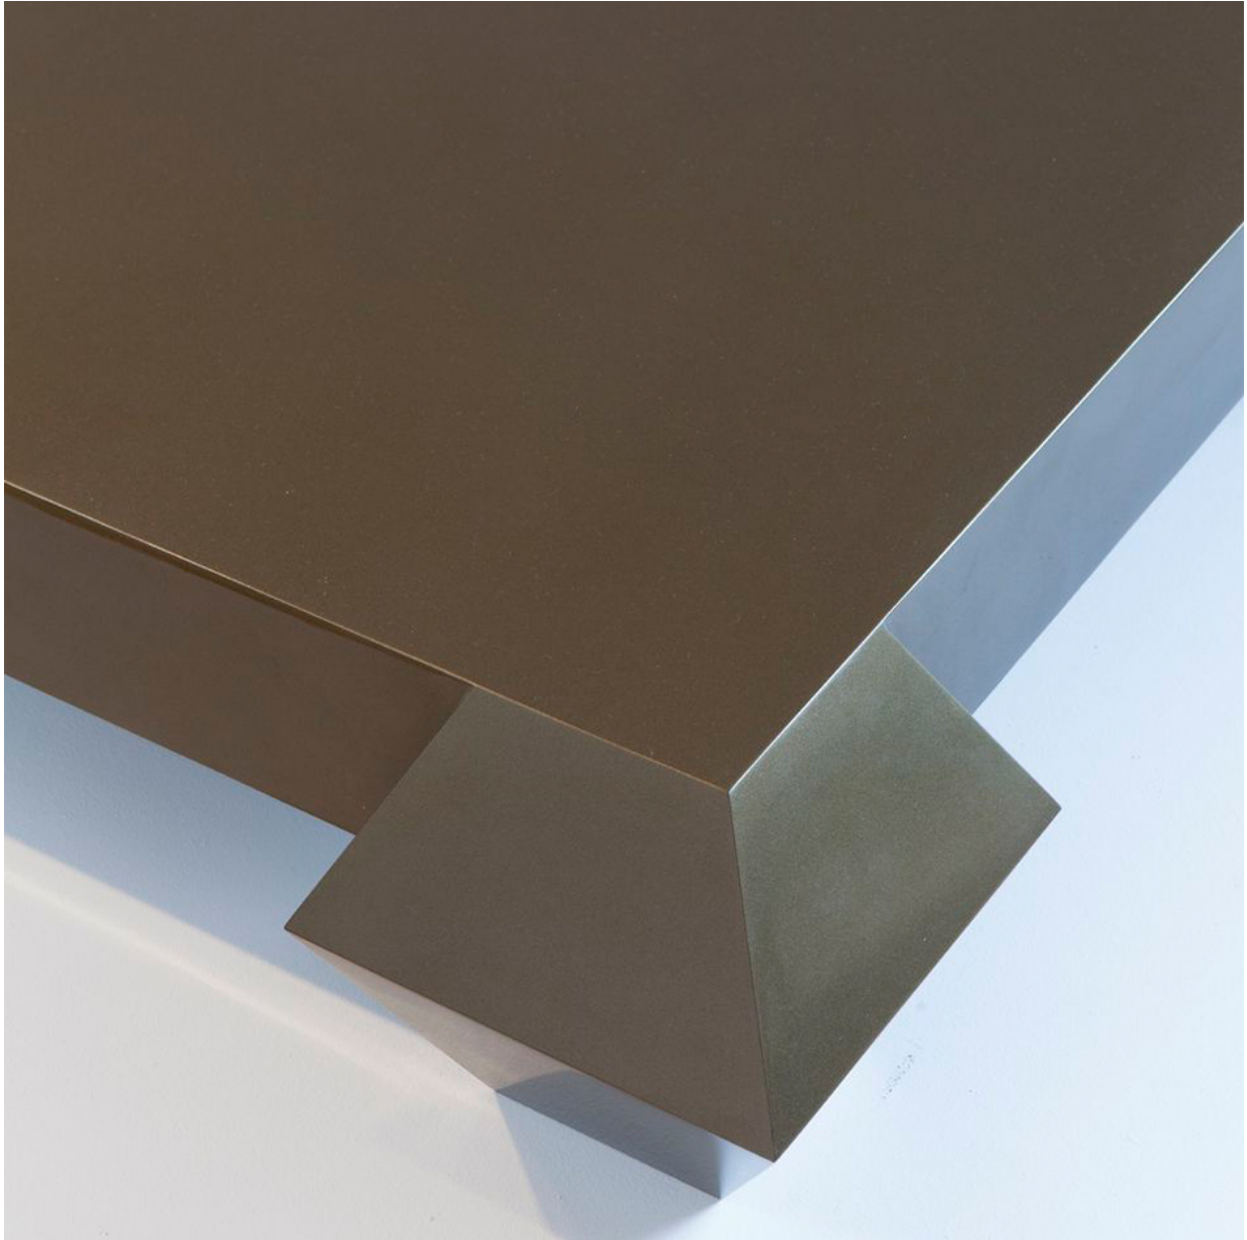

RALPHPUCCI

TROIS CARATS COFFEE TABLE ANDRÉE PUTMAN

Edition of 99

Description: Wood or laquer

Finishes: French Oak Whitewash, Natural Oak, Ebonized Oak, White Lacquer, Black Laquer

Dimensions: 48" W x 48" D x 14" H