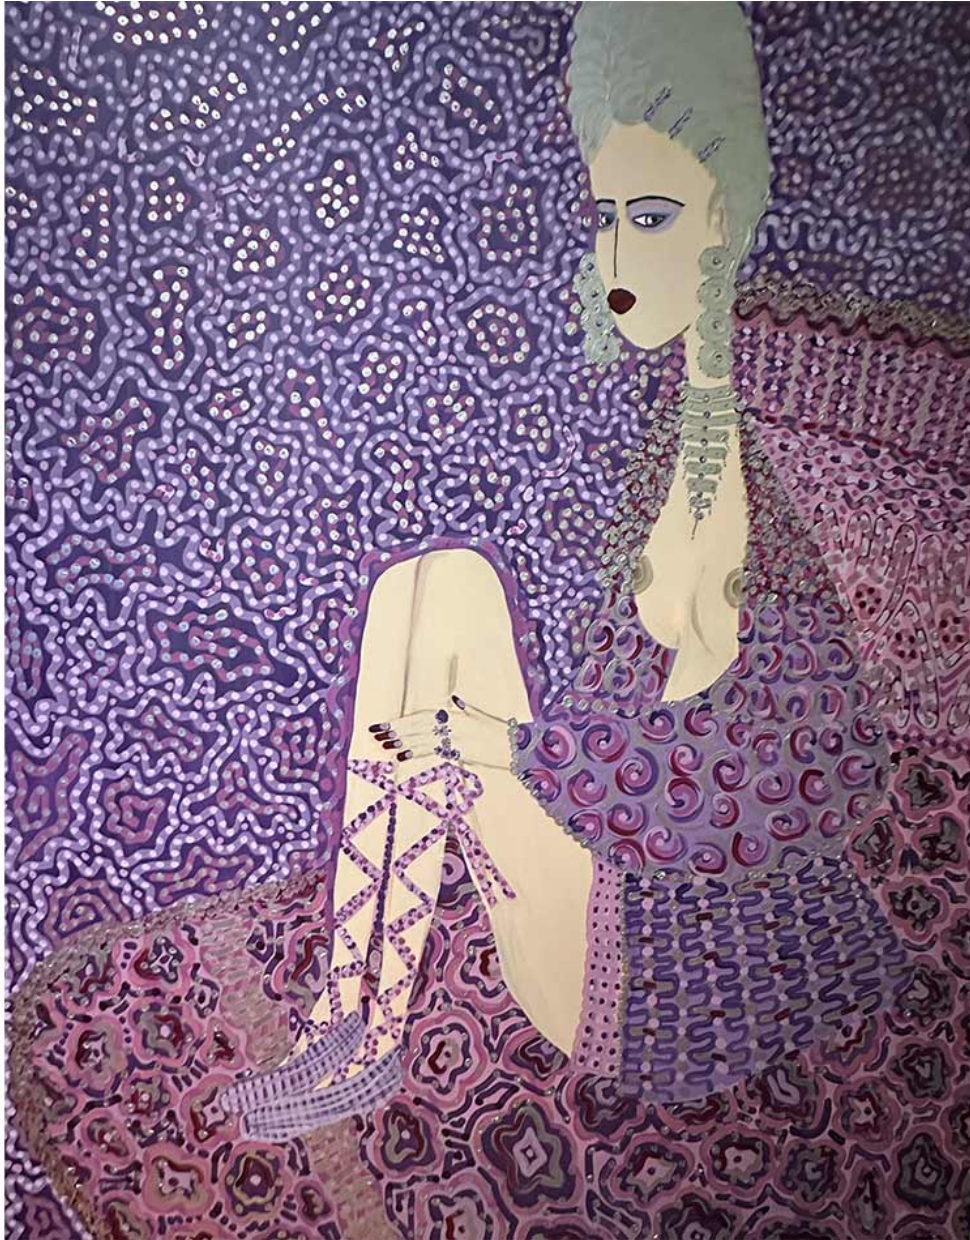

RALPHUCCI

THE SEDUCTIVE MODESTY OF VIOLET REBECCA MOSES

Description: Acrylic on Canvas
Dimensions: 48" x 60"

NEW YORK

44 W. 18th St
New York, NY 10011

Monday - Friday 9:00 AM - 6:00 PM

MIAMI

550 NW. 28th St.
Miami, FL 33127