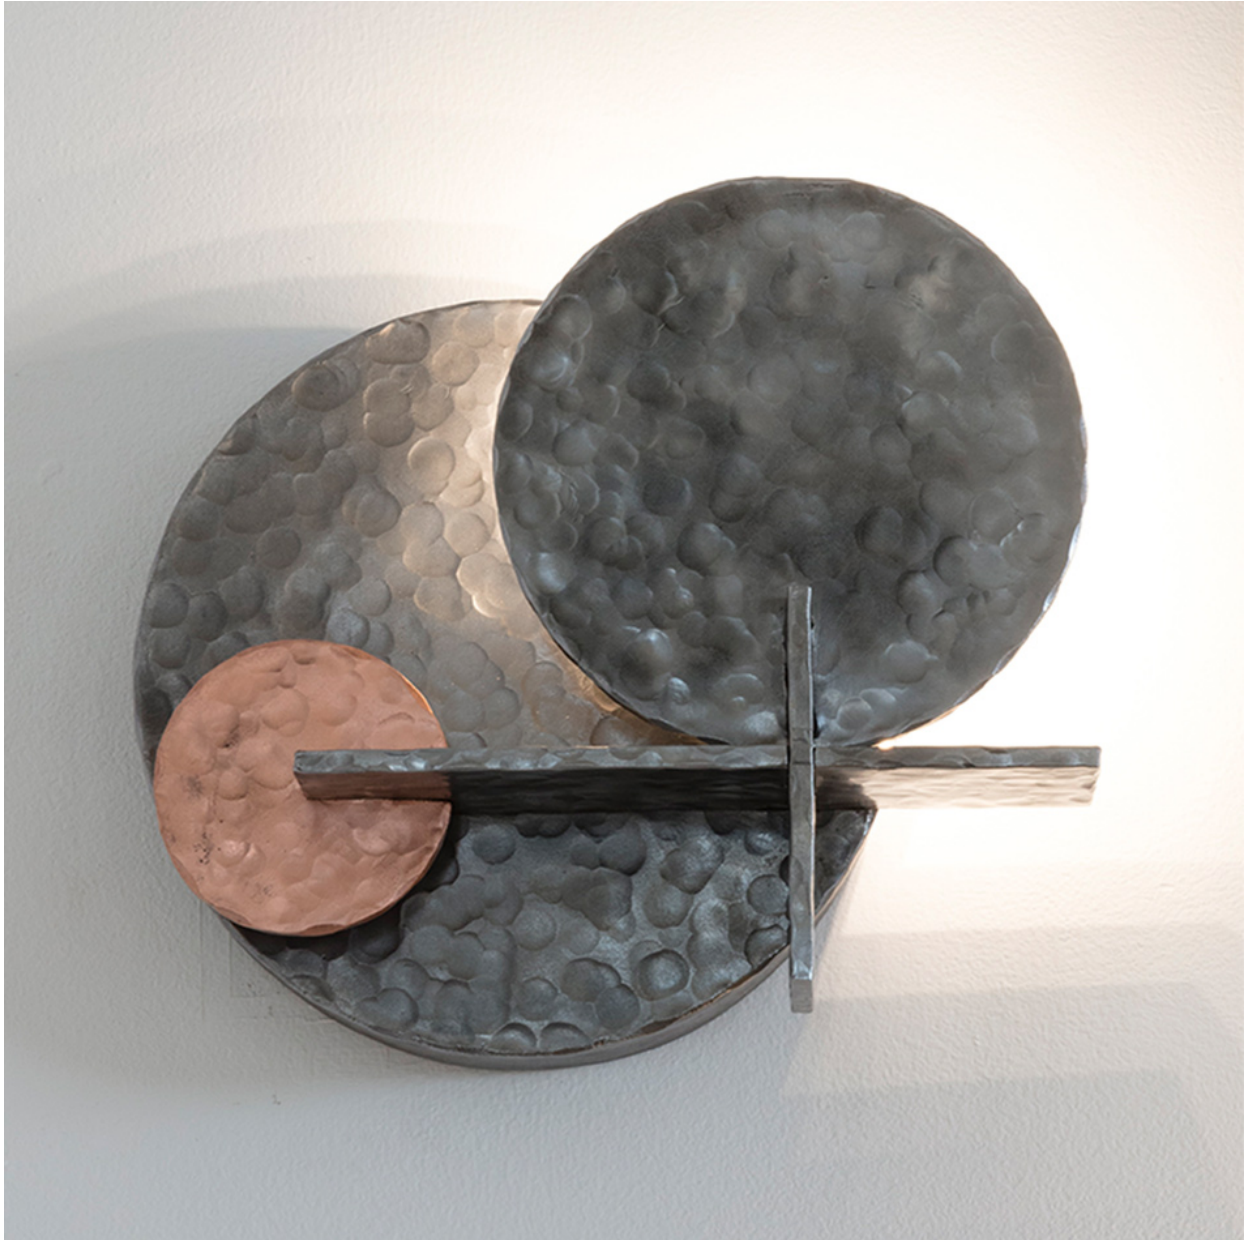

RALPHUCCI

SUPREMATISM WALL SCULPTURE S5 FRAN TAUBMAN

Dimensions: 11" L x 4" D x 9" H

NEW YORK
44 W. 18th St
New York, NY 10011
Mon-Fri 9AM - 6PM

MIAMI
550 NW. 28th St.
Miami, FL 33127
Mon-Fri 9AM - 5PM

LOS ANGELES
1025 N. McCadden Pl.
Los Angeles, CA 90038
Mon-Fri 9AM - 5PM

LONDON
Coming Soon

RALPHUCCI

SUPREMATISM WALL SCULPTURE S5 FRAN TAUBMAN

Dimensions: 11" L x 4" D x 9" H

NEW YORK
44 W. 18th St
New York, NY 10011
Mon-Fri 9AM - 6PM

MIAMI
550 NW. 28th St.
Miami, FL 33127
Mon-Fri 9AM - 5PM