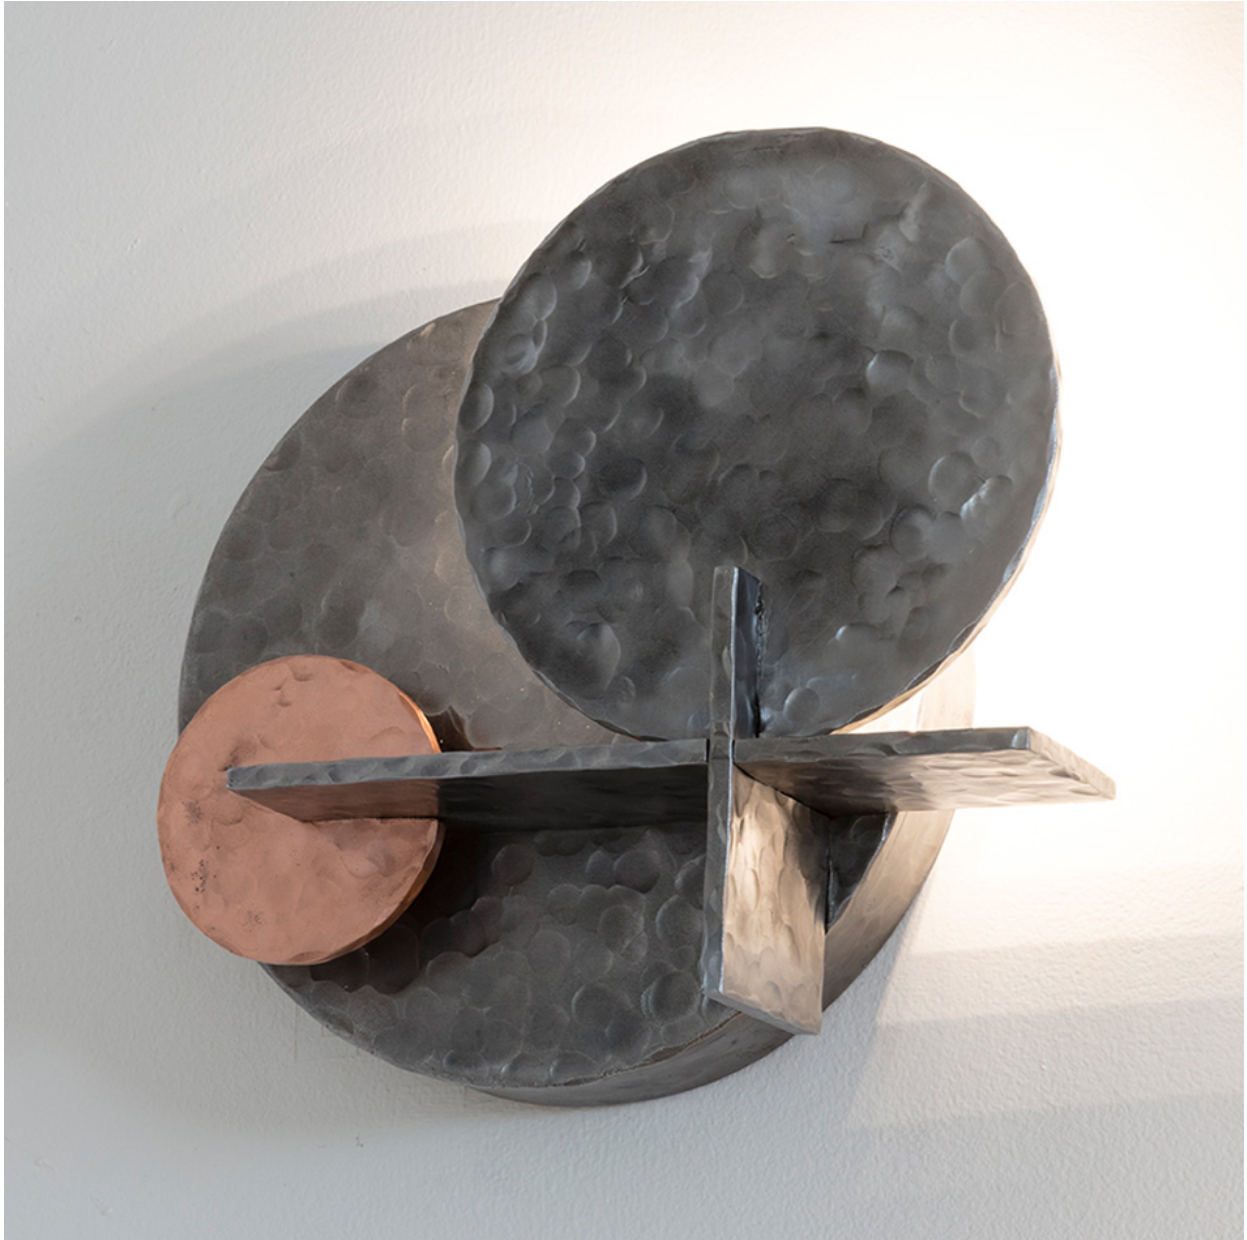

RALPHUCCI

SUPREMATISM WALL SCULPTURE S5 FRAN TAUBMAN

Dimensions: 11" L x 4" D x 9" H

NEW YORK
44 W. 18th St
New York, NY 10011
Mon-Fri 9AM - 6PM

MIAMI
550 NW. 28th St.
Miami, FL 33127
Mon-Fri 9AM - 5PM

LOS ANGELES
1025 N. McCadden Pl.
Los Angeles, CA 90038
Mon-Fri 9AM - 5PM

LONDON
Coming Soon

RALPHUCCI

SUPREMATISM WALL SCULPTURE S5 FRAN TAUBMAN

Dimensions: 11" L x 4" D x 9" H

NEW YORK
44 W. 18th St
New York, NY 10011
Mon-Fri 9AM - 6PM

MIAMI
550 NW. 28th St.
Miami, FL 33127
Mon-Fri 9AM - 5PM