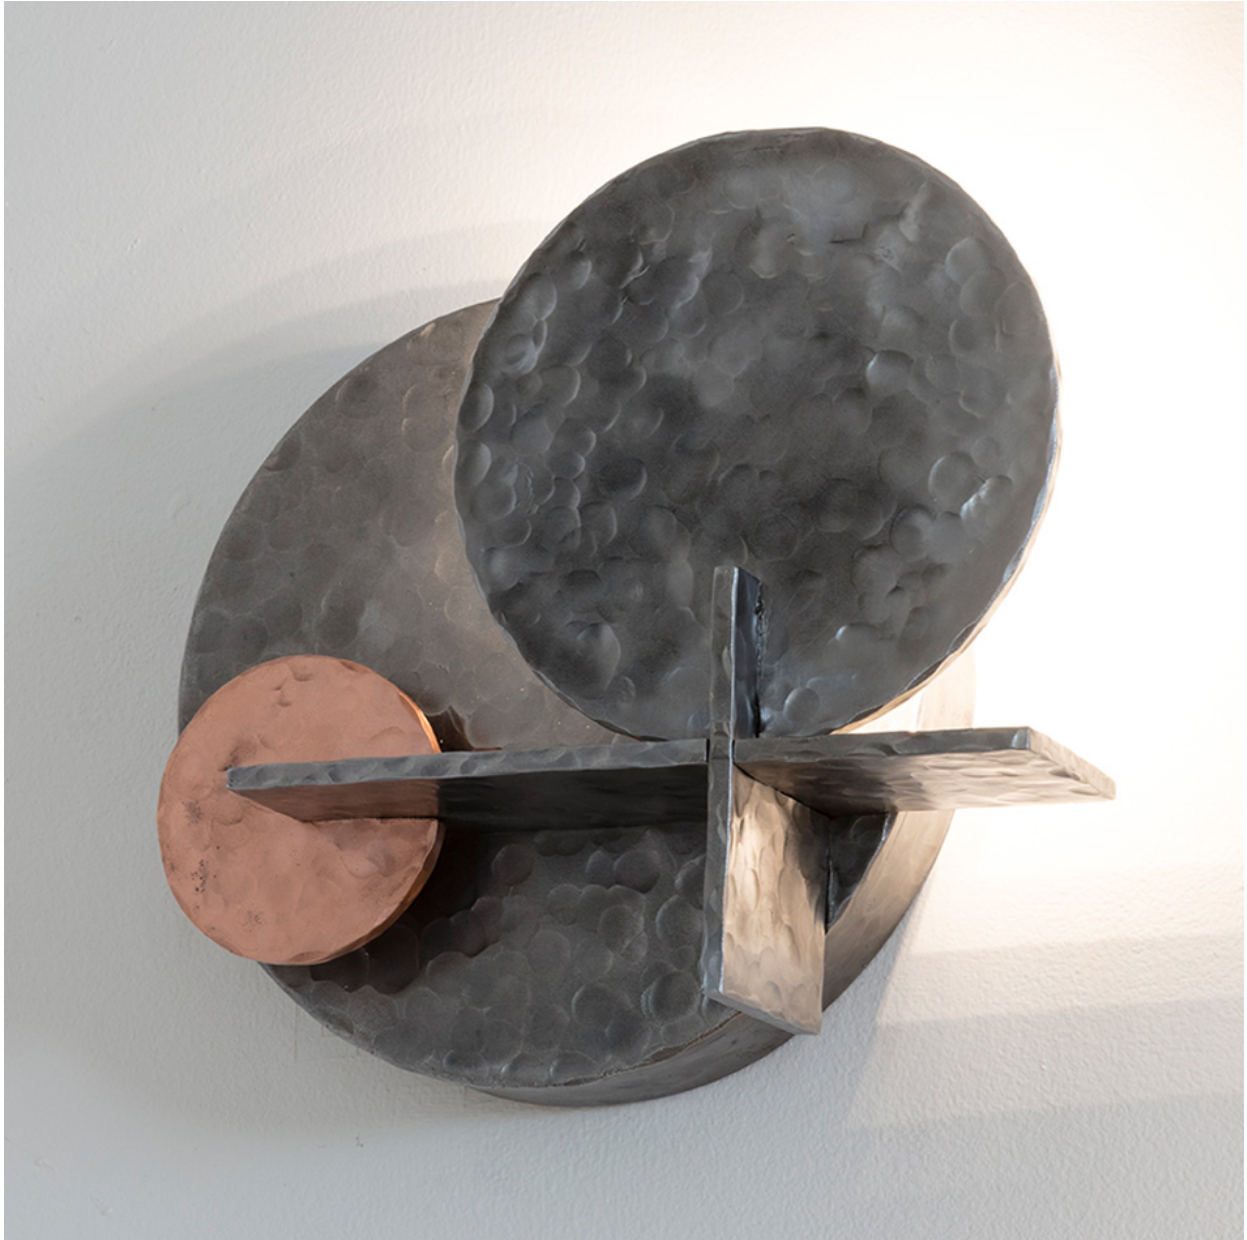

## SUPREMATISM WALL SCULPTURE S5 FRAN TAUBMAN

Dimensions: 11" L x 4" D x 9" H

NEW YORK

44 W. 18th St  
New York, NY 10011

Monday - Friday 9:00 AM - 6:00 PM

MIAMI

550 NW. 28th St.  
Miami, FL 33127

Monday - Friday 9:00 AM - 5:00 PM