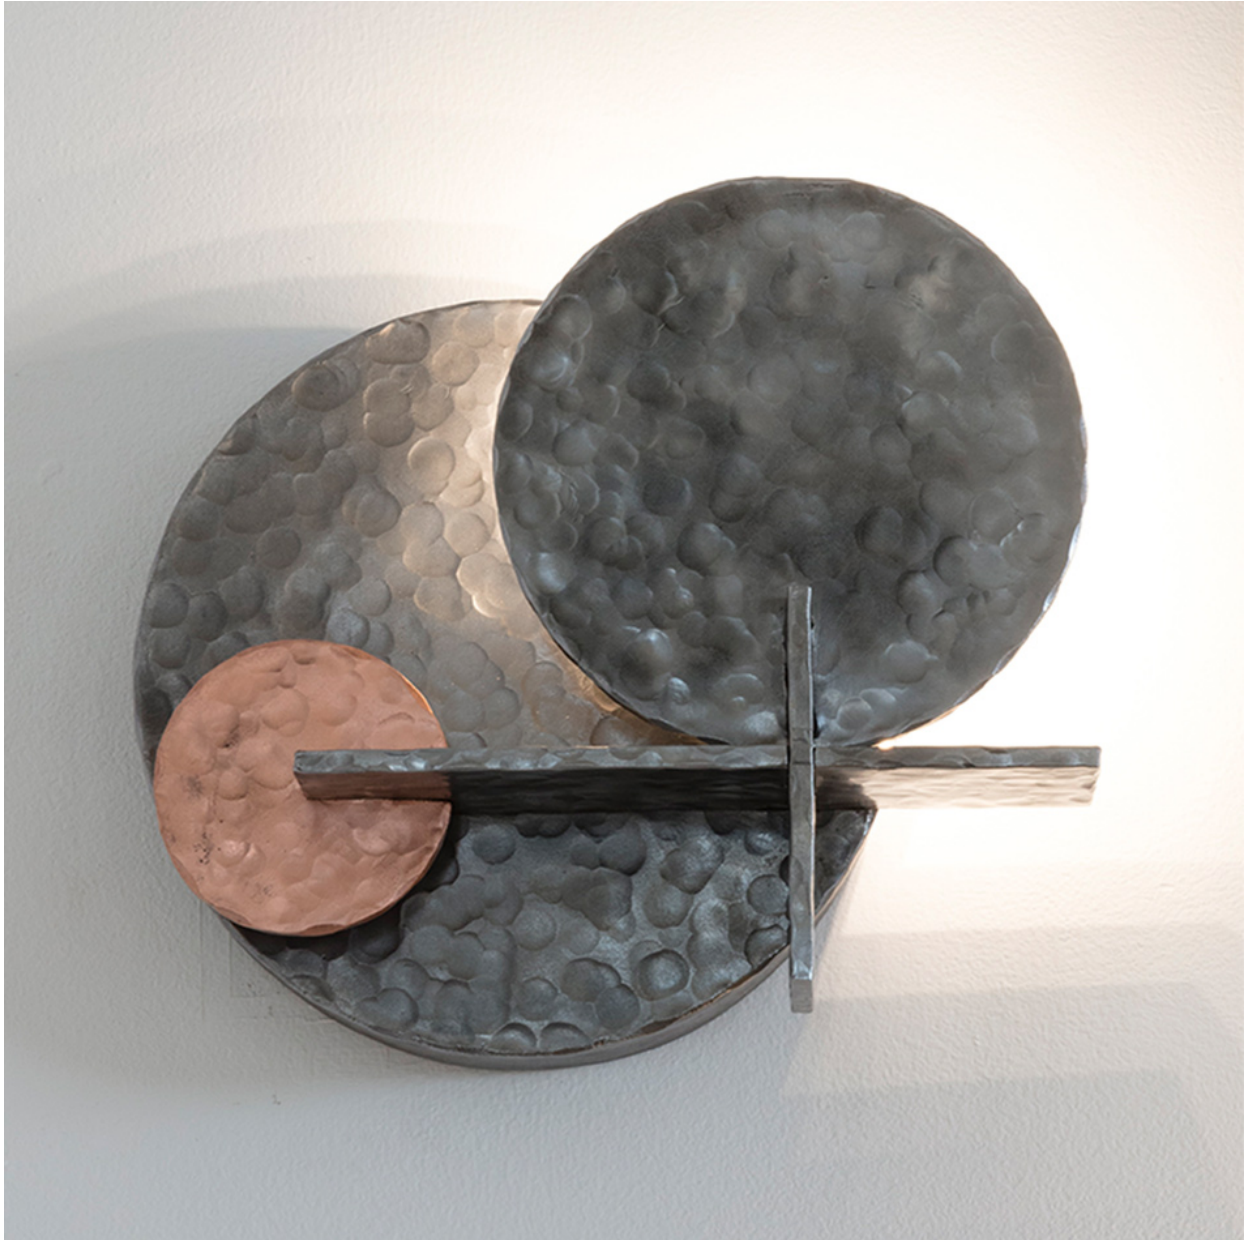

RALPHUCCI

SUPREMATISM WALL SCULPTURE S5 FRAN TAUBMAN

Dimensions: 11" L x 4" D x 9" H

NEW YORK

44 W. 18th St
New York, NY 10011

Monday - Friday 9:00 AM - 6:00 PM

MIAMI

550 NW. 28th St.
Miami, FL 33127

Monday - Friday 9:00 AM - 5:00 PM

LOS ANGELES

1025 N. McCadden Pl.
Los Angeles, CA 90038

Monday - Friday 9:00 AM - 5:00 PM

LONDON

Coming Soon