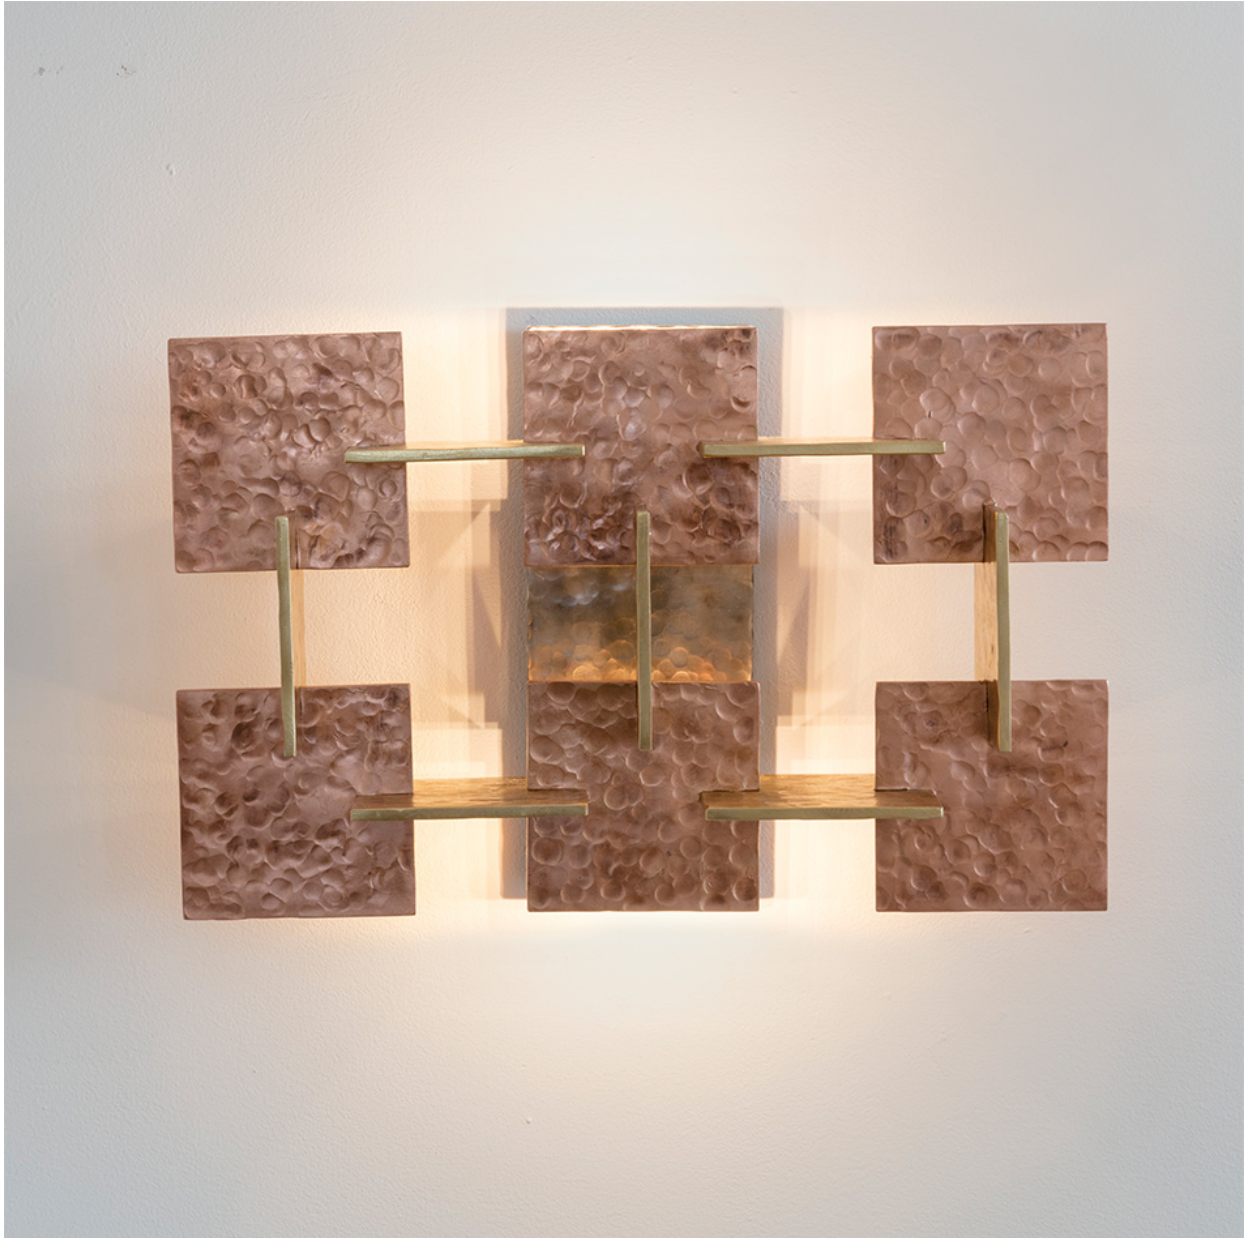

## SUPREMATISM WALL SCULPTURE S4 FRAN TAUBMAN

Dimensions: 18"L x 6.5" D x 11.5"H

NEW YORK  
44 W. 18th St  
New York, NY 10011  
Mon-Fri 9AM - 6PM

MIAMI  
550 NW. 28th St.  
Miami, FL 33127  
Mon-Fri 9AM - 5PM