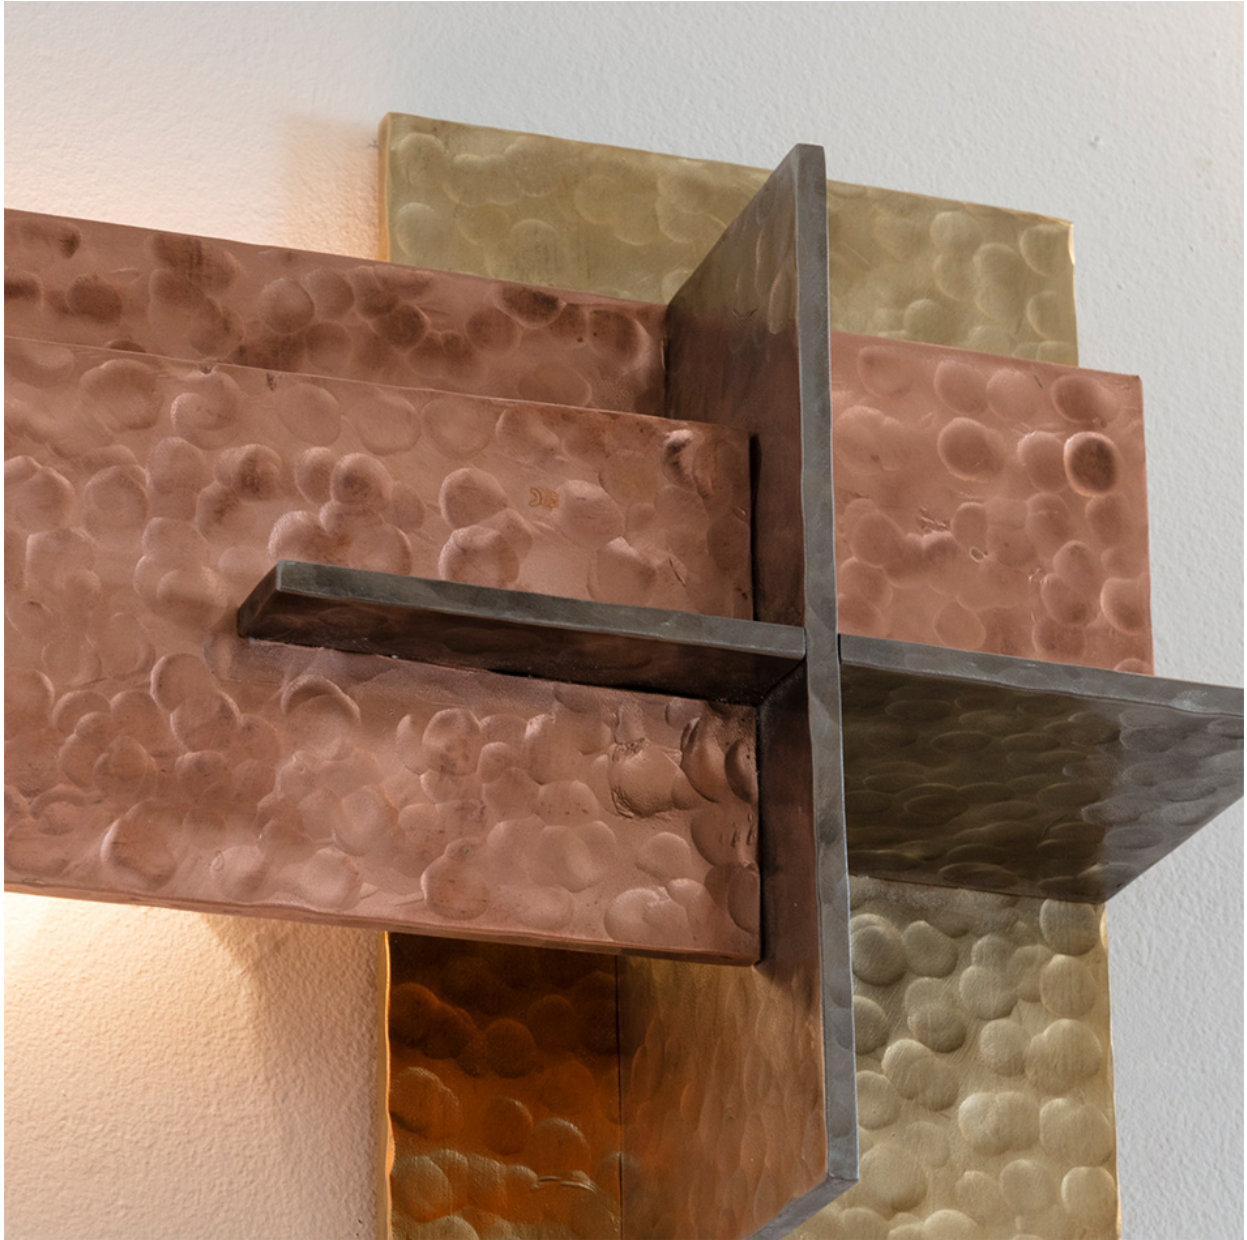

RALPHUCCI

SUPREMATISM WALL SCULPTURE S2
FRAN TAUBMAN

Dimensions: 14.5" L x 4" D x 10"H

NEW YORK
44 W. 18th St
New York, NY 10011
212-633-0452

MIAMI
550 NW. 28th St.
Miami, FL 33127
305-438-3771

LOS ANGELES
1025 N. McCadden Pl.
Los Angeles, CA 90038
310-360-9707

LONDON
Coming Soon