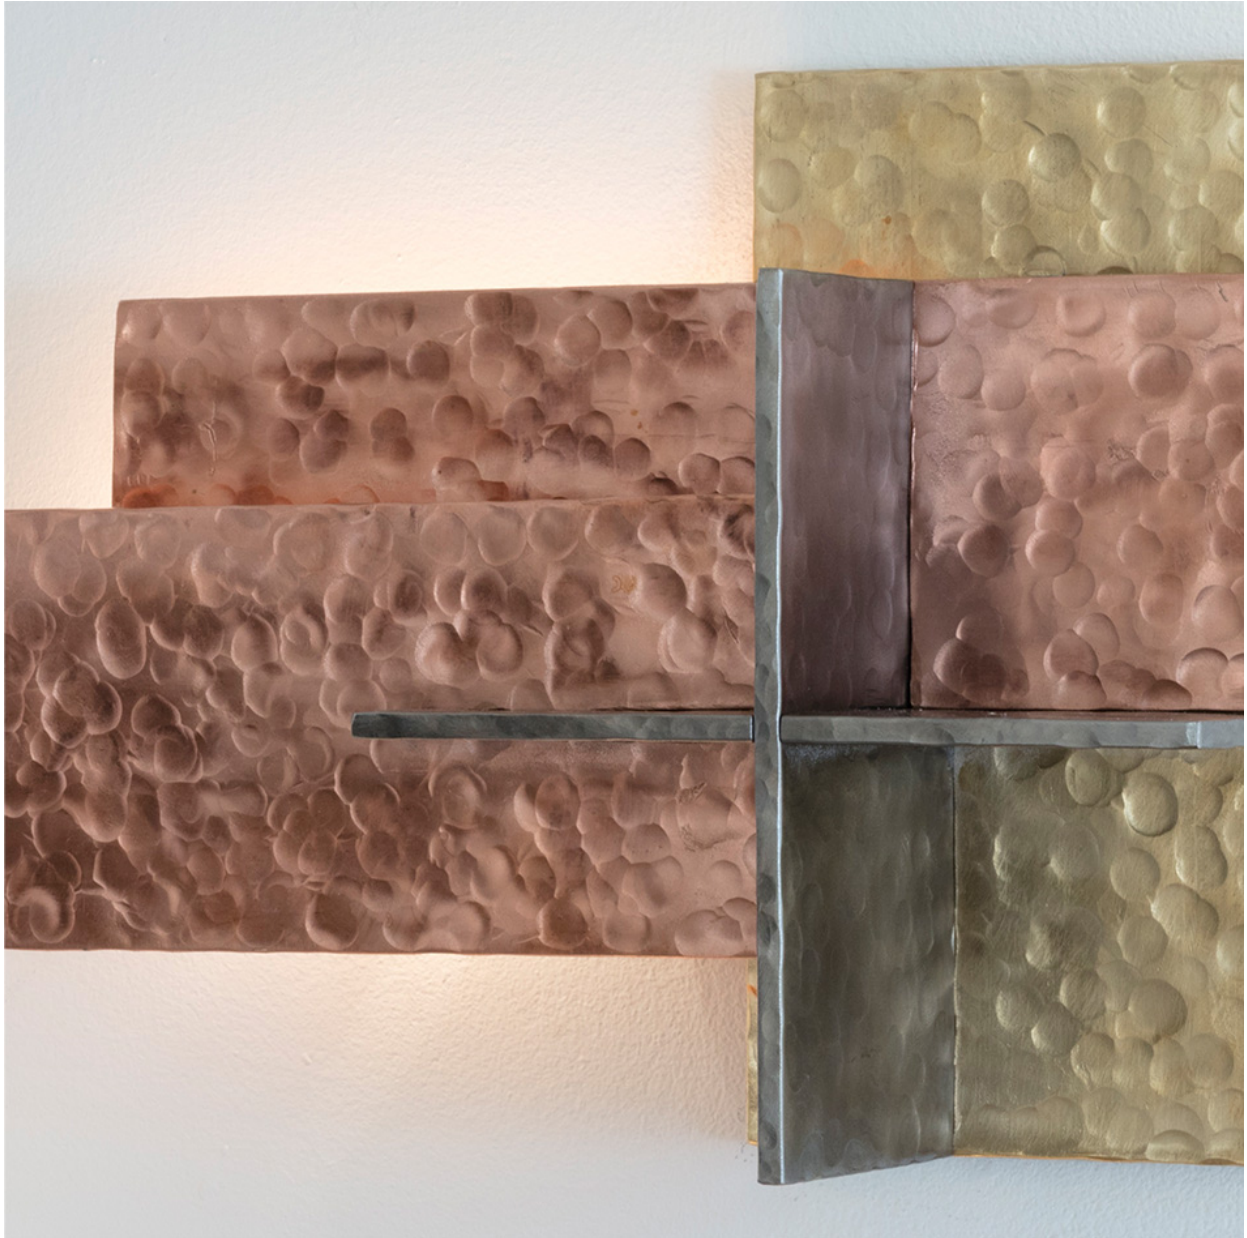

RALPHUCCI

SUPREMATISM WALL SCULPTURE S2 FRAN TAUBMAN

Dimensions: 14.5" L x 4" D x 10"H

NEW YORK

44 W. 18th St
New York, NY 10011

Monday - Friday 9:00 AM - 6:00 PM

MIAMI

550 NW. 28th St.
Miami, FL 33127

Monday - Friday 9:00 AM - 5:00 PM

LOS ANGELES

1025 N. McCadden Pl.
Los Angeles, CA 90038

Monday - Friday 9:00 AM - 5:00 PM

LONDON

Coming Soon