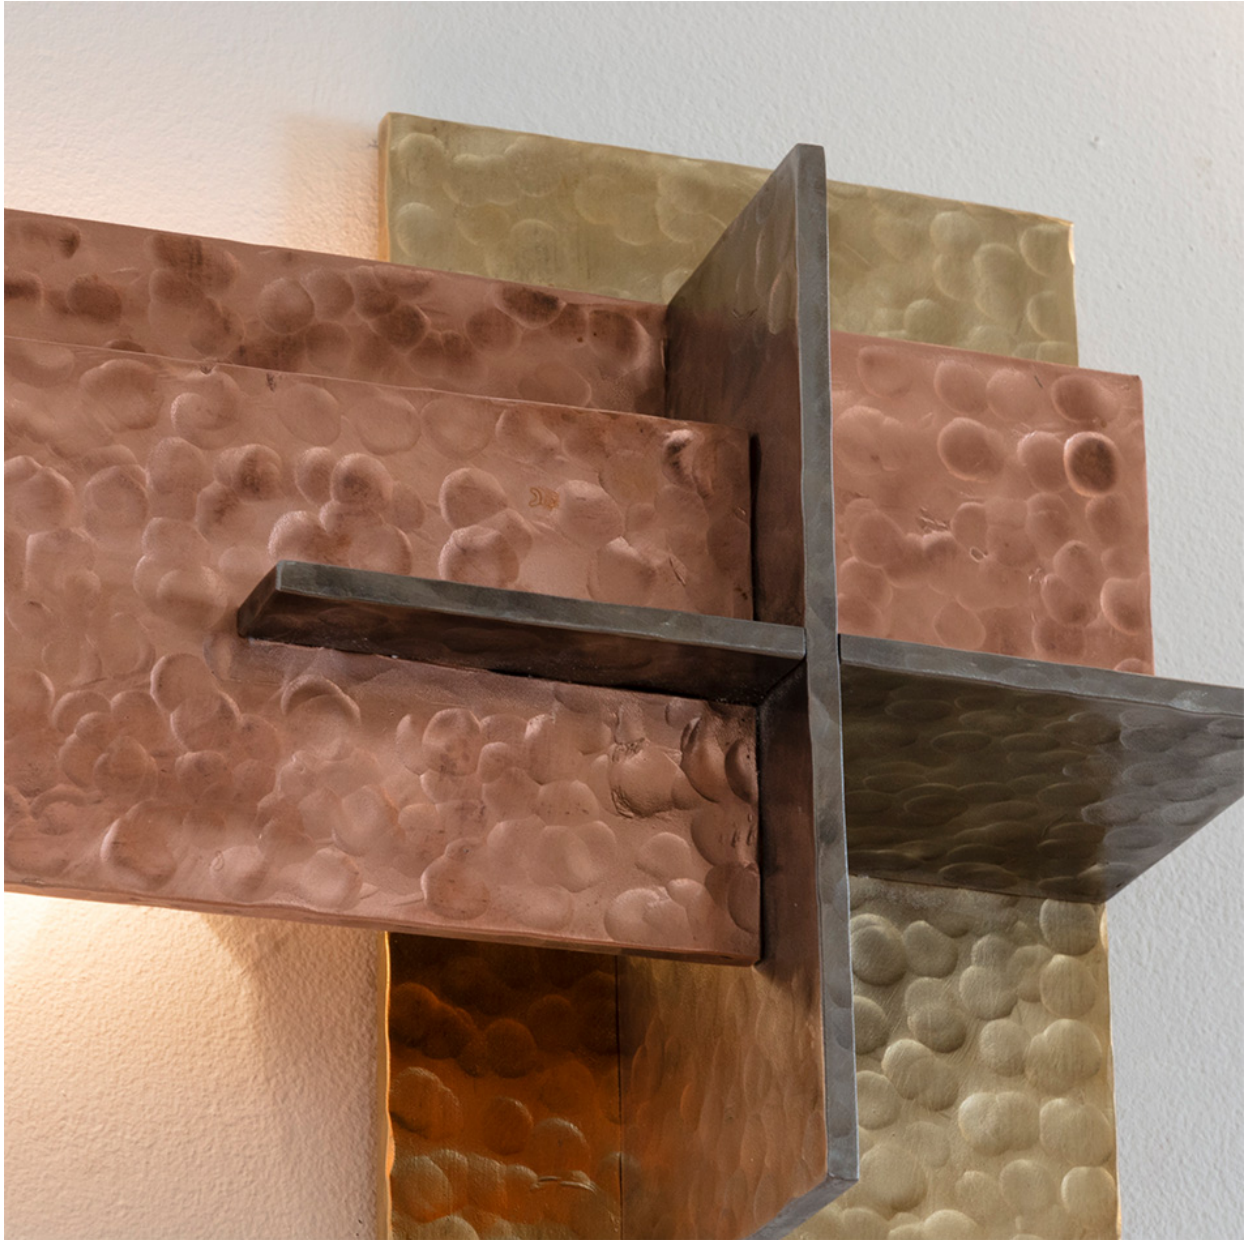

RALPHUCCI

SUPREMATISM WALL SCULPTURE S2 FRAN TAUBMAN

Dimensions: 14.5" L x 4" D x 10"H

NEW YORK

44 W. 18th St
New York, NY 10011

Monday - Friday 9:00 AM - 6:00 PM

MIAMI

550 NW. 28th St.
Miami, FL 33127

Monday - Friday 9:00 AM - 5:00 PM

LOS ANGELES

1025 N. McCadden Pl.
Los Angeles, CA 90038

Monday - Friday 9:00 AM - 5:00 PM

LONDON

Coming Soon