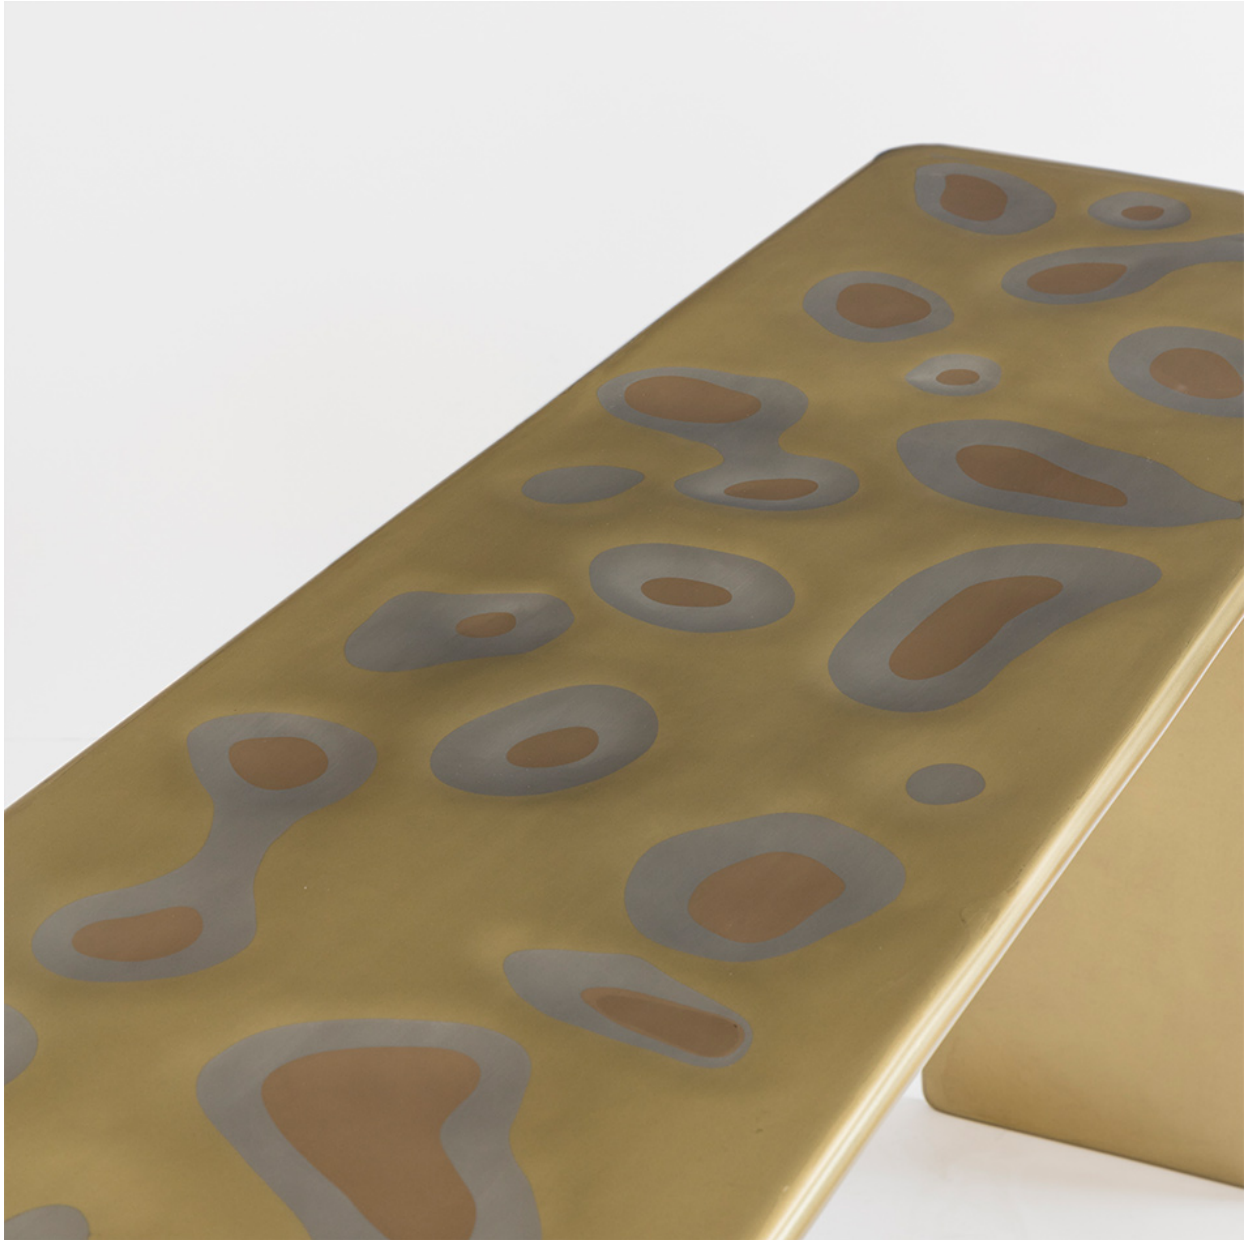

RALPHPUCCI

STRING CONSOLE PATRICK NAGGAR

Edition of 12

Description: Bronze, pewter and brass

Dimensions: 54.5" L x 14" W x 31" H

NEW YORK

44 W. 18th St
New York, NY 10011
Mon-Fri 9AM - 6PM

MIAMI

550 NW. 28th St.
Miami, FL 33127
Mon-Fri 9AM - 5PM

LOS ANGELES

1025 N. McCadden Pl.
Los Angeles, CA 90038
Mon-Fri 9AM - 5PM

LONDON

Returning Soon