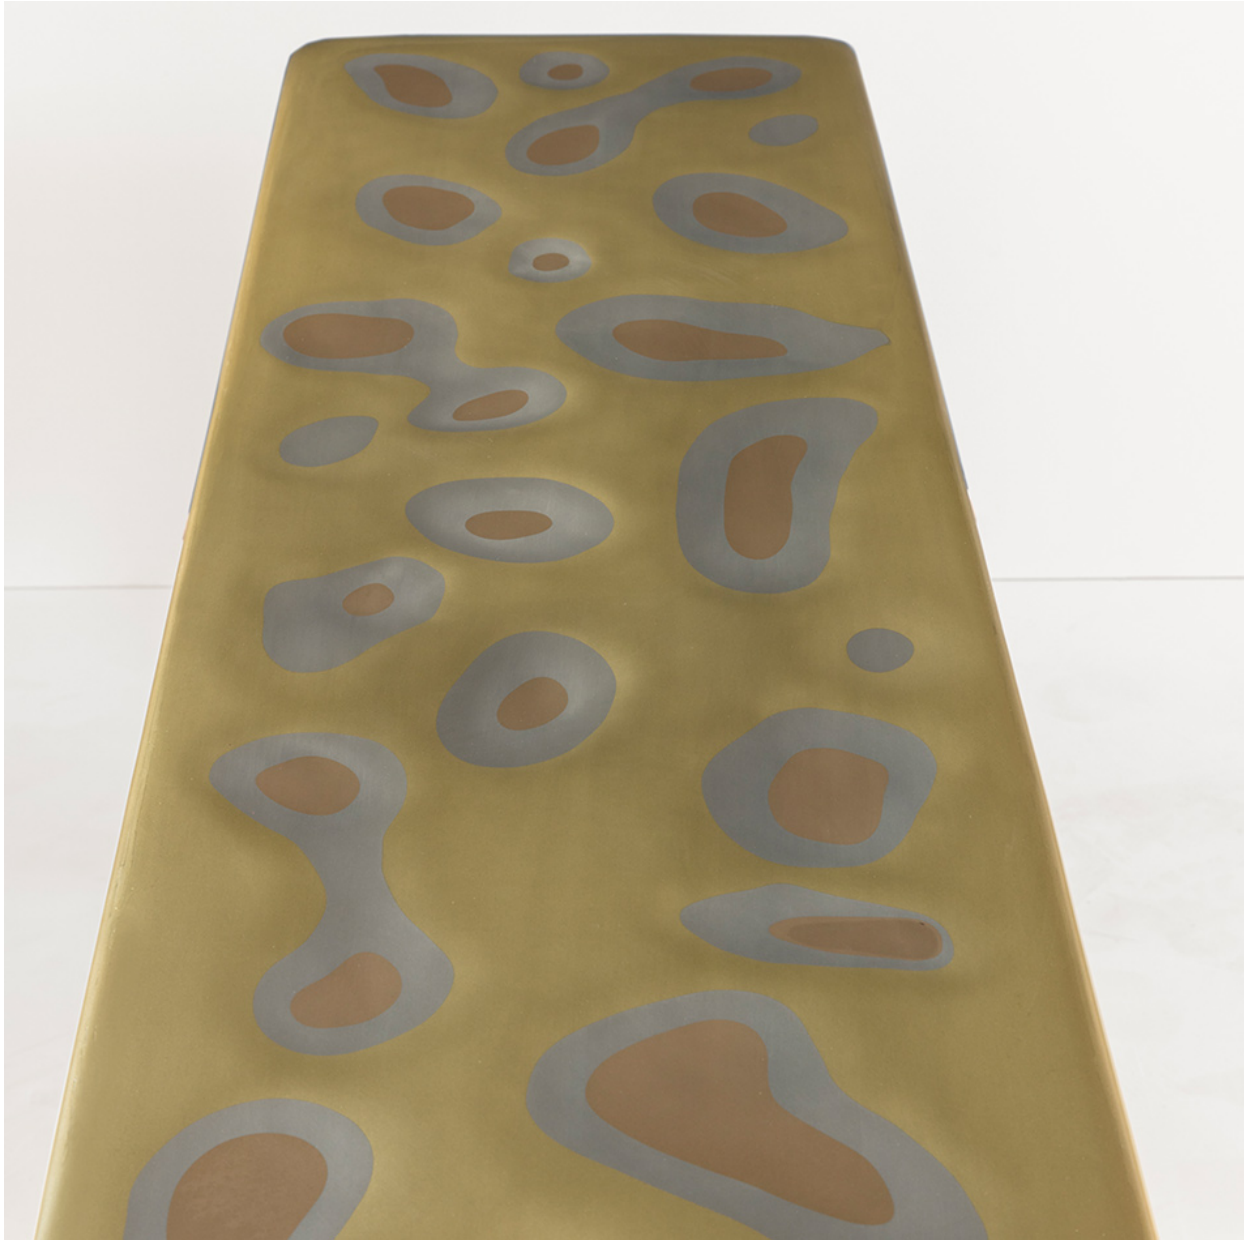

STRING CONSOLE PATRICK NAGGAR

Edition of 12

Description: Bronze, pewter and brass

Dimensions: 54.5" L x 14" W x 31" H

NEW YORK

44 W. 18th St
New York, NY 10011
Mon-Fri 9AM - 6PM

MIAMI

550 NW. 28th St.
Miami, FL 33127
Mon-Fri 9AM - 5PM