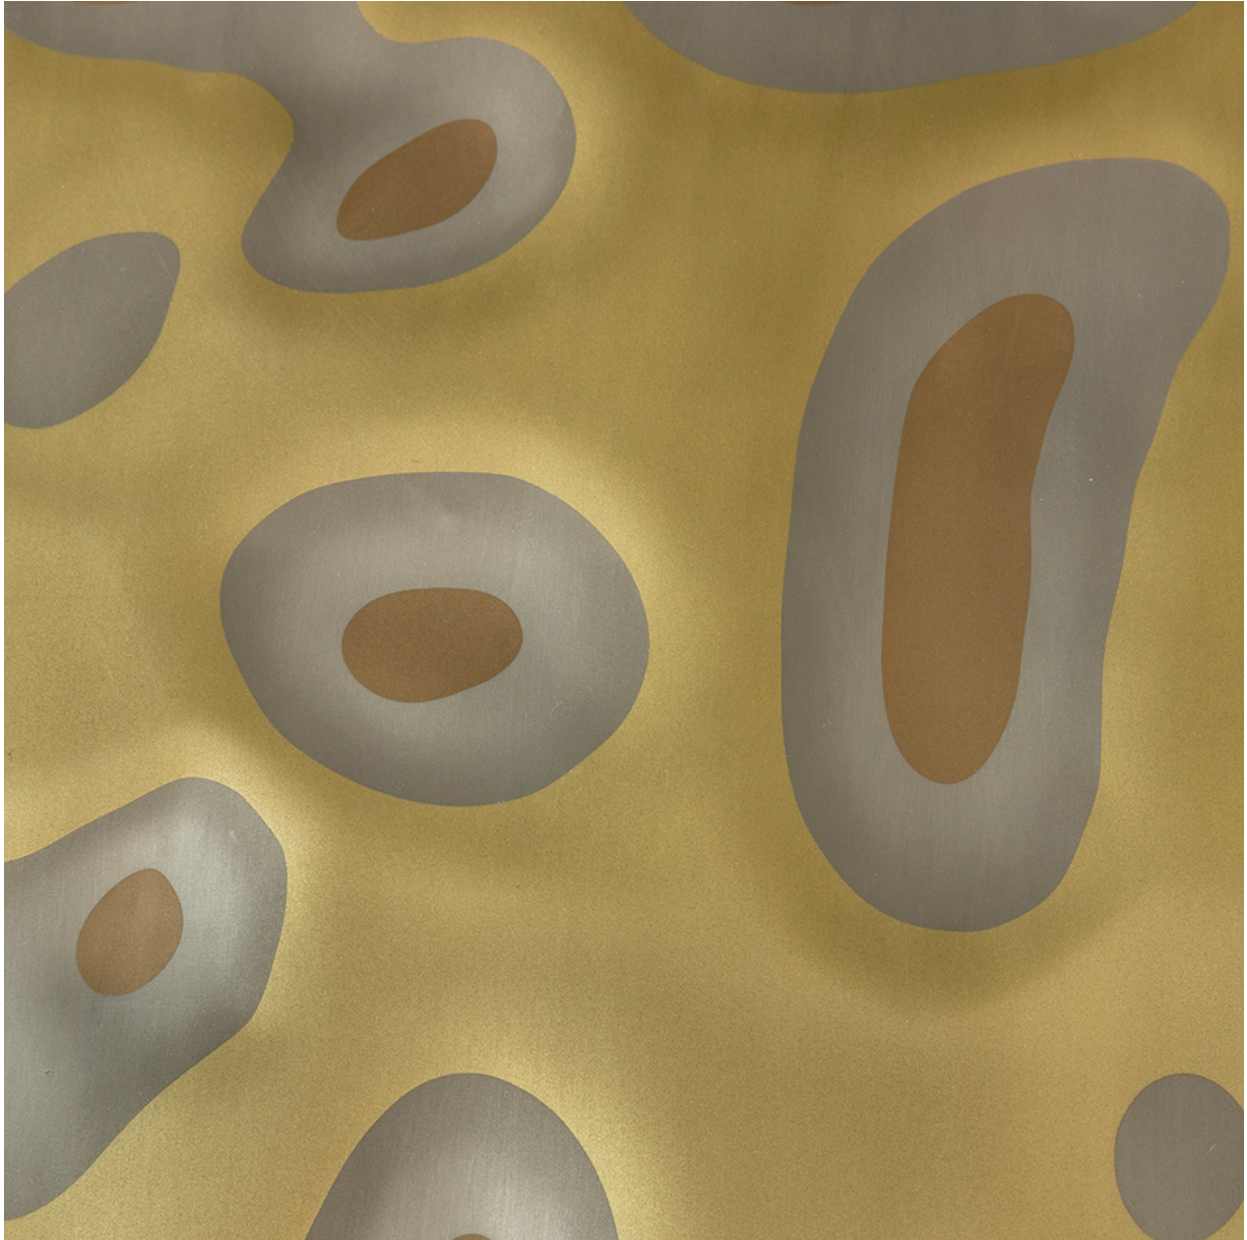

RALPHPUCCI

STRING CONSOLE PATRICK NAGGAR

Edition of 12

Description: Bronze, pewter and brass

Dimensions: 54.5" L x 14" W x 31" H

NEW YORK

44 W. 18th St
New York, NY 10011
Mon-Fri 9AM - 6PM

MIAMI

550 NW. 28th St.
Miami, FL 33127
Mon-Fri 9AM - 5PM

LOS ANGELES

1025 N. McCadden Pl.
Los Angeles, CA 90038
Mon-Fri 9AM - 5PM

LONDON

Returning Soon