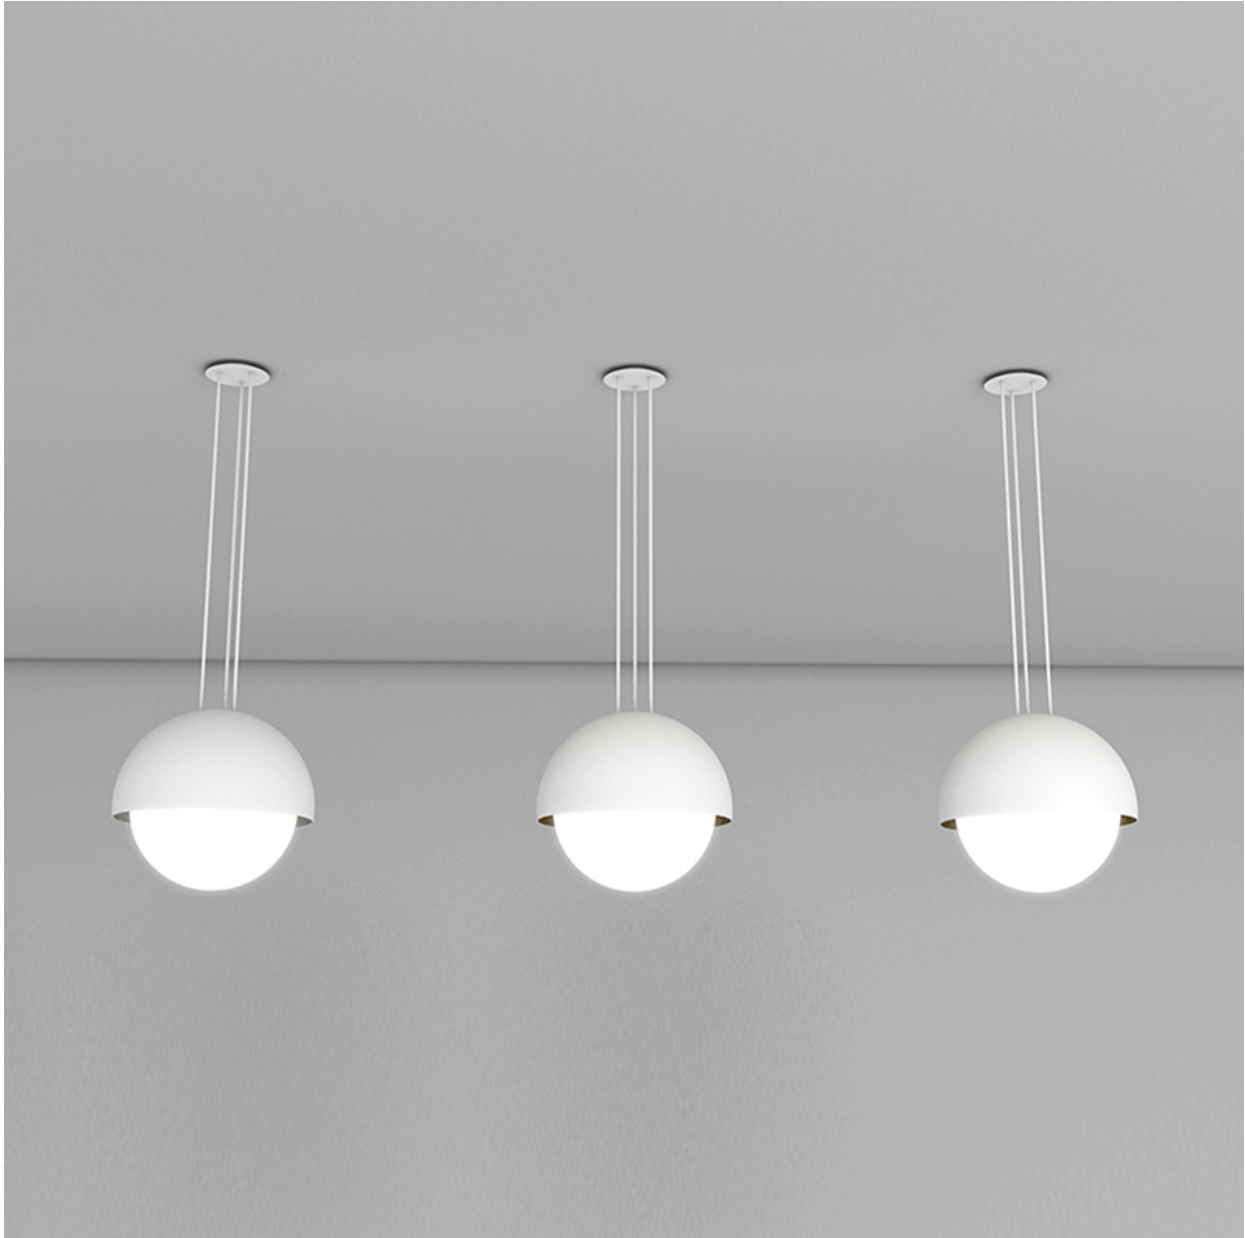

RALPH PUCCI

CYCLADIC GLOBE SMALL RICHARD MEIER LIGHT

Description: Venetian Hand Blown Glass and Powder Coated Aluminum
Dimensions: 24" Dia
Weight: 45 lbs
Lighting: 20W, Incandescent Equivalent 60W

NEW YORK
44 W. 18th St
New York, NY 10011
Mon-Fri 9AM - 6PM

MIAMI
550 NW. 28th St.
Miami, FL 33127
Mon-Fri 9AM - 5PM

LOS ANGELES
1025 N. McCadden Pl.
Los Angeles, CA 90038
Mon-Fri 9AM - 5PM

LONDON
Returning Soon