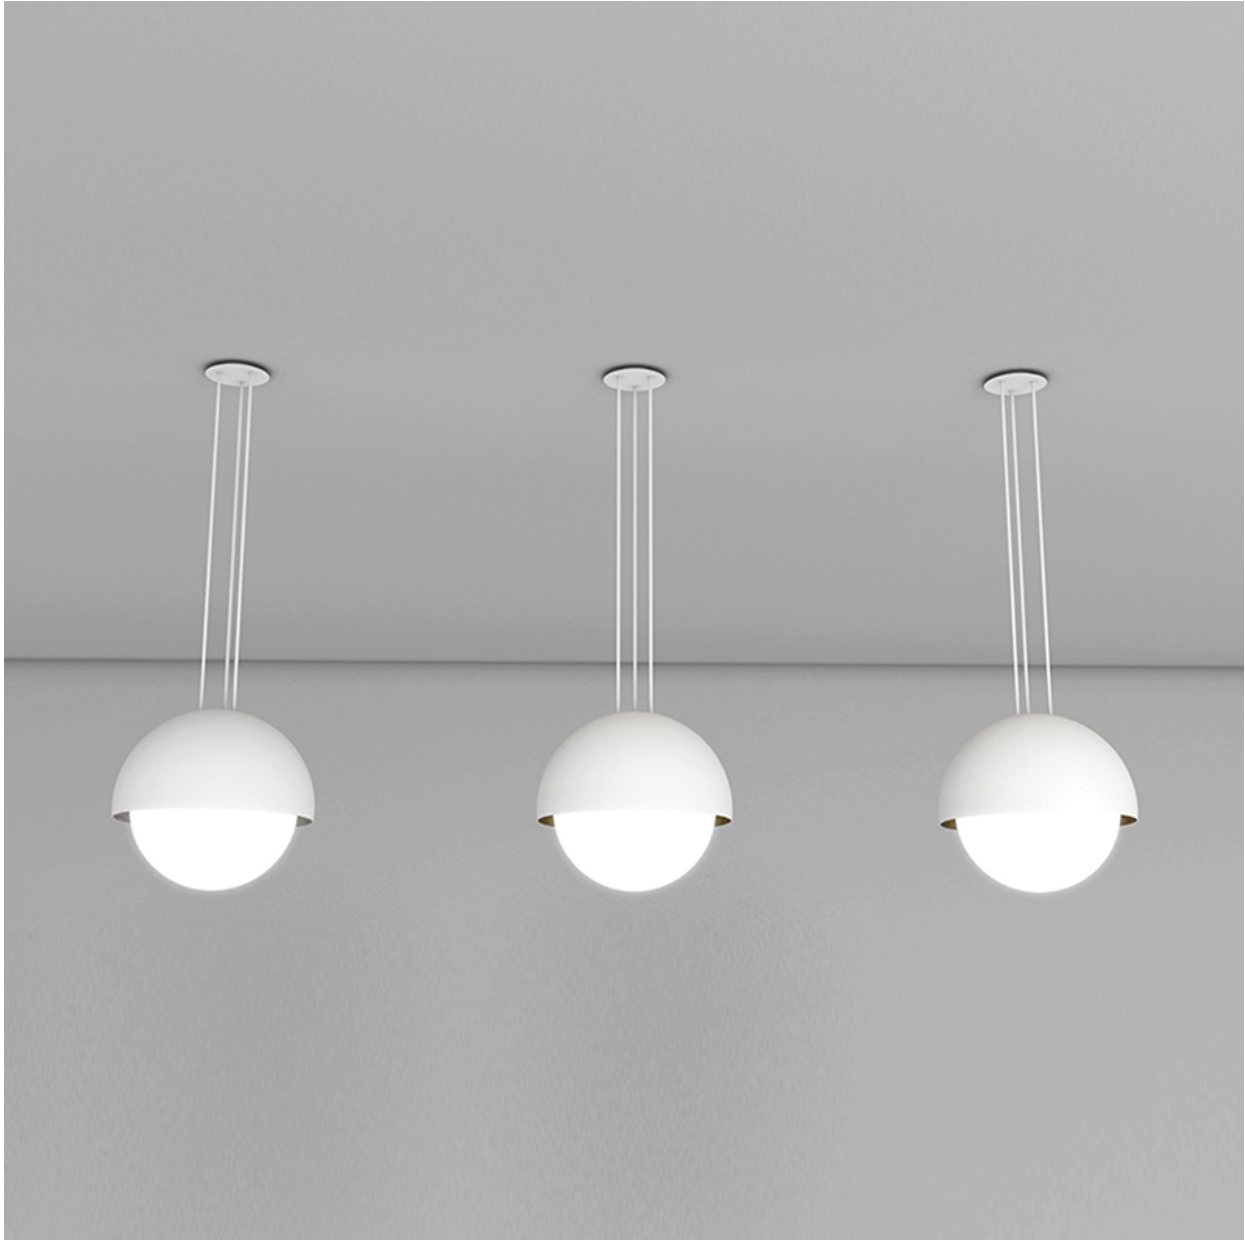

## SMALL CYCLADIC GLOBE RICHARD MEIER LIGHT

Description: Venetian Hand Blown Glass and Powder Coated Aluminum  
Dimensions: 24" Diameter  
Weight: 45 lbs  
Lighting: 20W, Incandescent Equivalent 60W