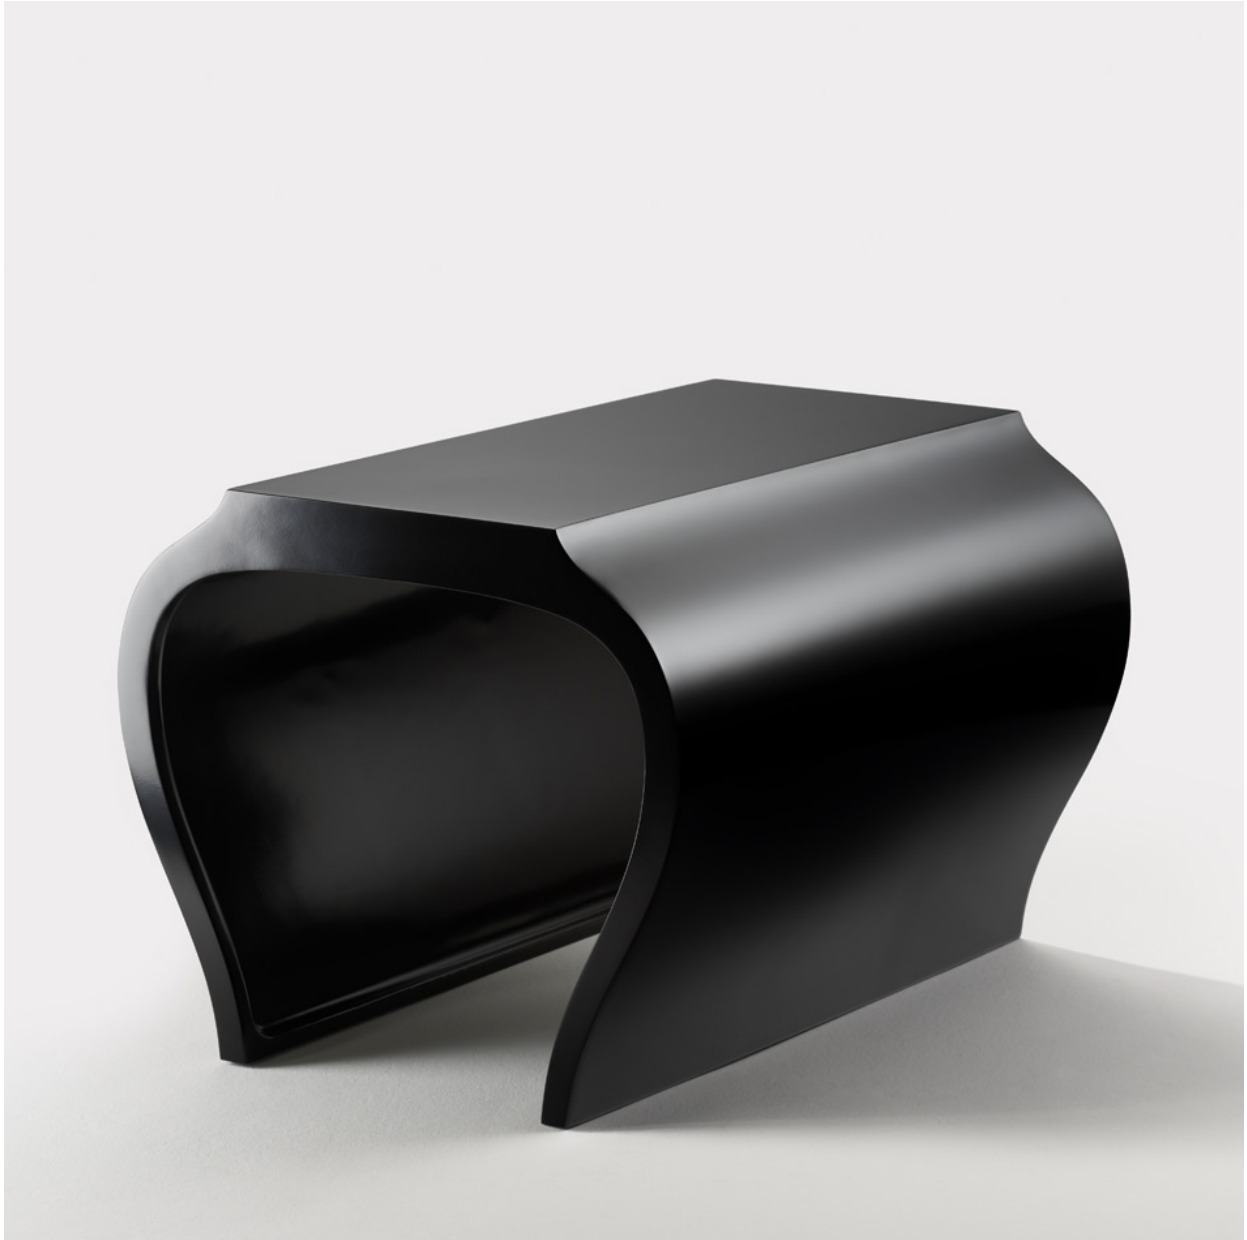

RALPHPUCCI

SLICE TABLE ERIC SCHMITT

Description: Lacquered aluminum or polished bronze

Available in:

12" W x 19" D x 17" H

18" W x 19" D x 17" H

25.5" W x 19" D x 17" H

NEW YORK

44 W. 18th St
New York, NY 10011
Mon-Fri 9AM - 6PM

MIAMI

550 NW. 28th St.
Miami, FL 33127
Mon-Fri 9AM - 5PM

LOS ANGELES

1025 N. McCadden Pl.
Los Angeles, CA 90038
Mon-Fri 9AM - 5PM

LONDON

Coming Soon