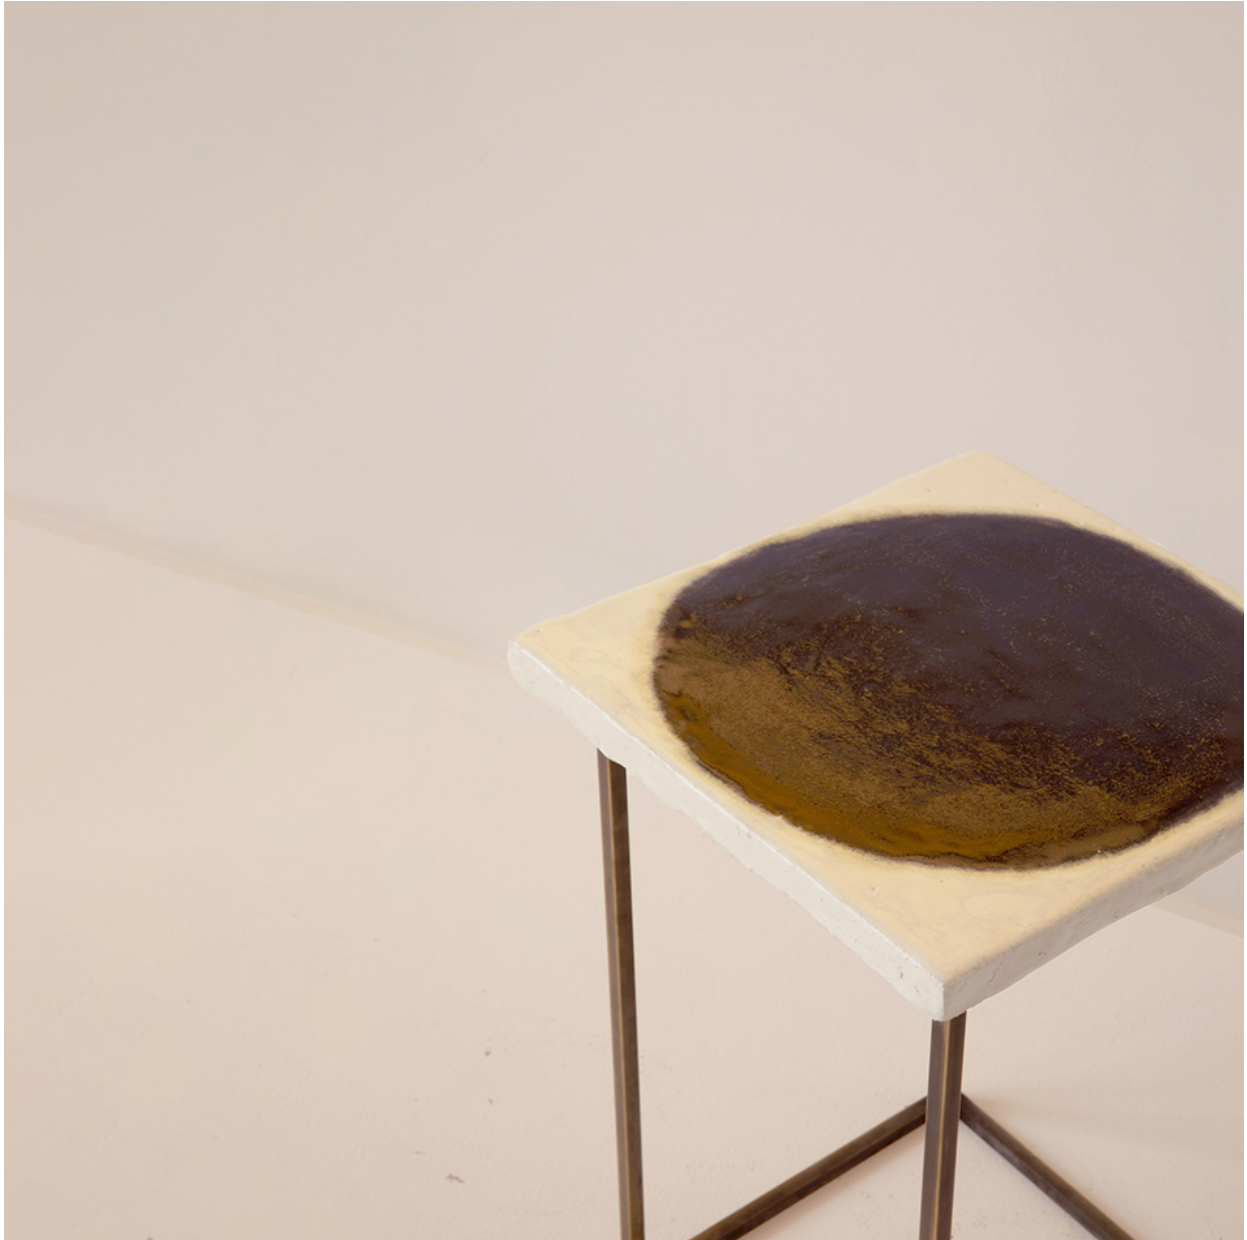

RALPHPUCCI

SIDE TABLE ST-B-001 JOHN WIGMORE

Description: Ceramic with white cream glaze and black circle
Dimensions: 16" W x 16" L x 20" H

NEW YORK

44 W. 18th St
New York, NY 10011

Monday - Friday 9:00 AM - 6:00 PM

JOHN WIGMORE

Description: Ceramic with white cream glaze and black circle
Dimensions: 16" W x 16" L x 20" H

NEW YORK

44 W. 18th St
New York, NY 10011
Monday - Friday 9:00 AM - 6:00 PM

MIAMI

550 NW. 28th St.
Miami, FL 33127
Monday - Friday 9:00 AM - 5:00 PM