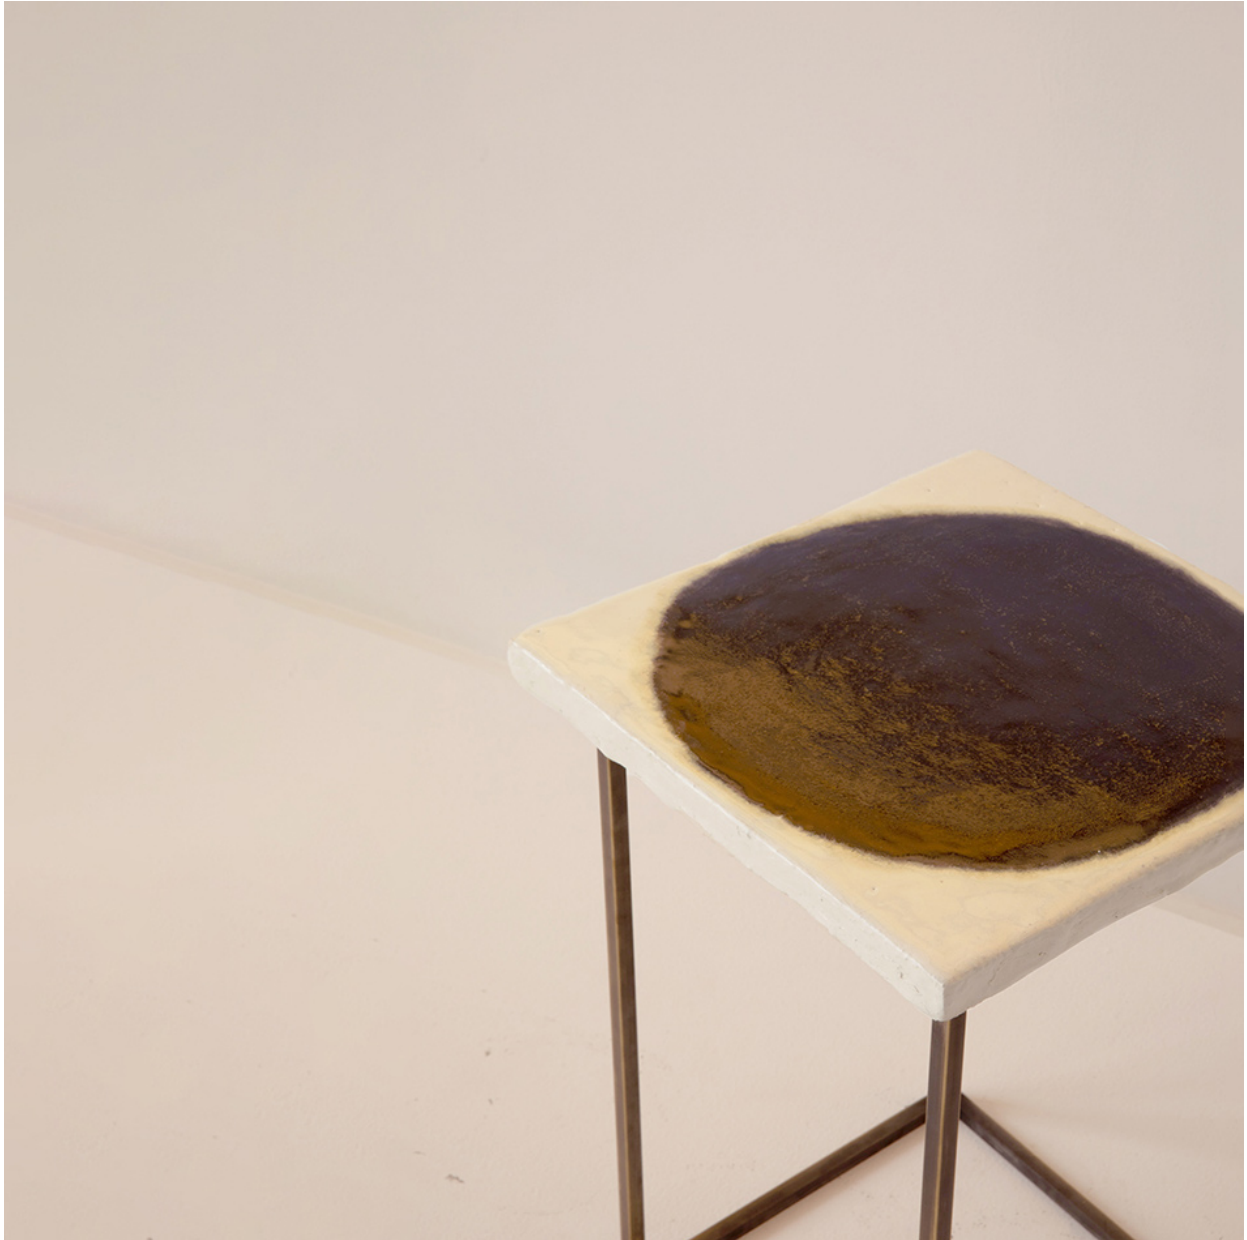

RALPHPUCCI

SIDE TABLE ST-B-001 JOHN WIGMORE

Description: Ceramic with white cream glaze and black circle
Dimensions: 16" W x 16" L x 20" H

NEW YORK

44 W. 18th St
New York, NY 10011

Monday - Friday 9:00 AM - 6:00 PM

Description: Ceramic with white cream glaze and black circle
Dimensions: 16" W x 16" L x 20" H

NEW YORK

44 W. 18th St
New York, NY 10011
Monday - Friday 9:00 AM - 6:00 PM

MIAMI

550 NW. 28th St.
Miami, FL 33127
Monday - Friday 9:00 AM - 5:00 PM