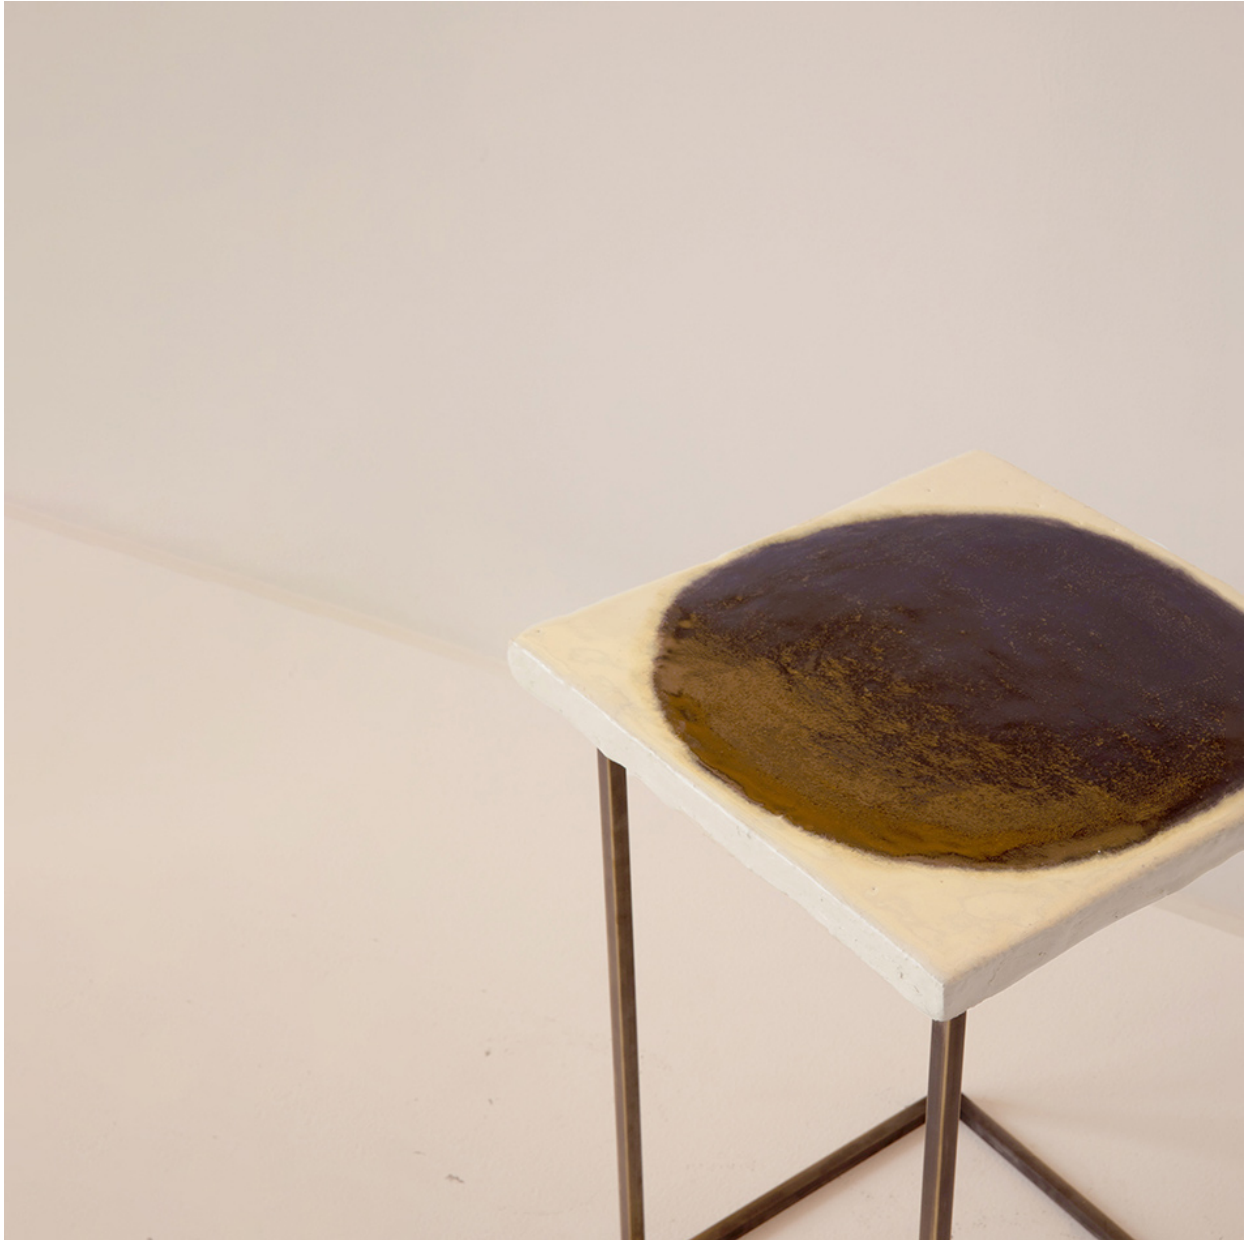

## SIDE TABLE ST-B-001 JOHN WIGMORE

Description: Ceramic with white cream glaze and black circle  
Dimensions: 16" W x 16" L x 20" H

NEW YORK  
44 W. 18th St  
New York, NY 10011  
Mon-Fri 9AM - 6PM

MIAMI  
550 NW. 28th St.  
Miami, FL 33127  
Mon-Fri 9AM - 5PM