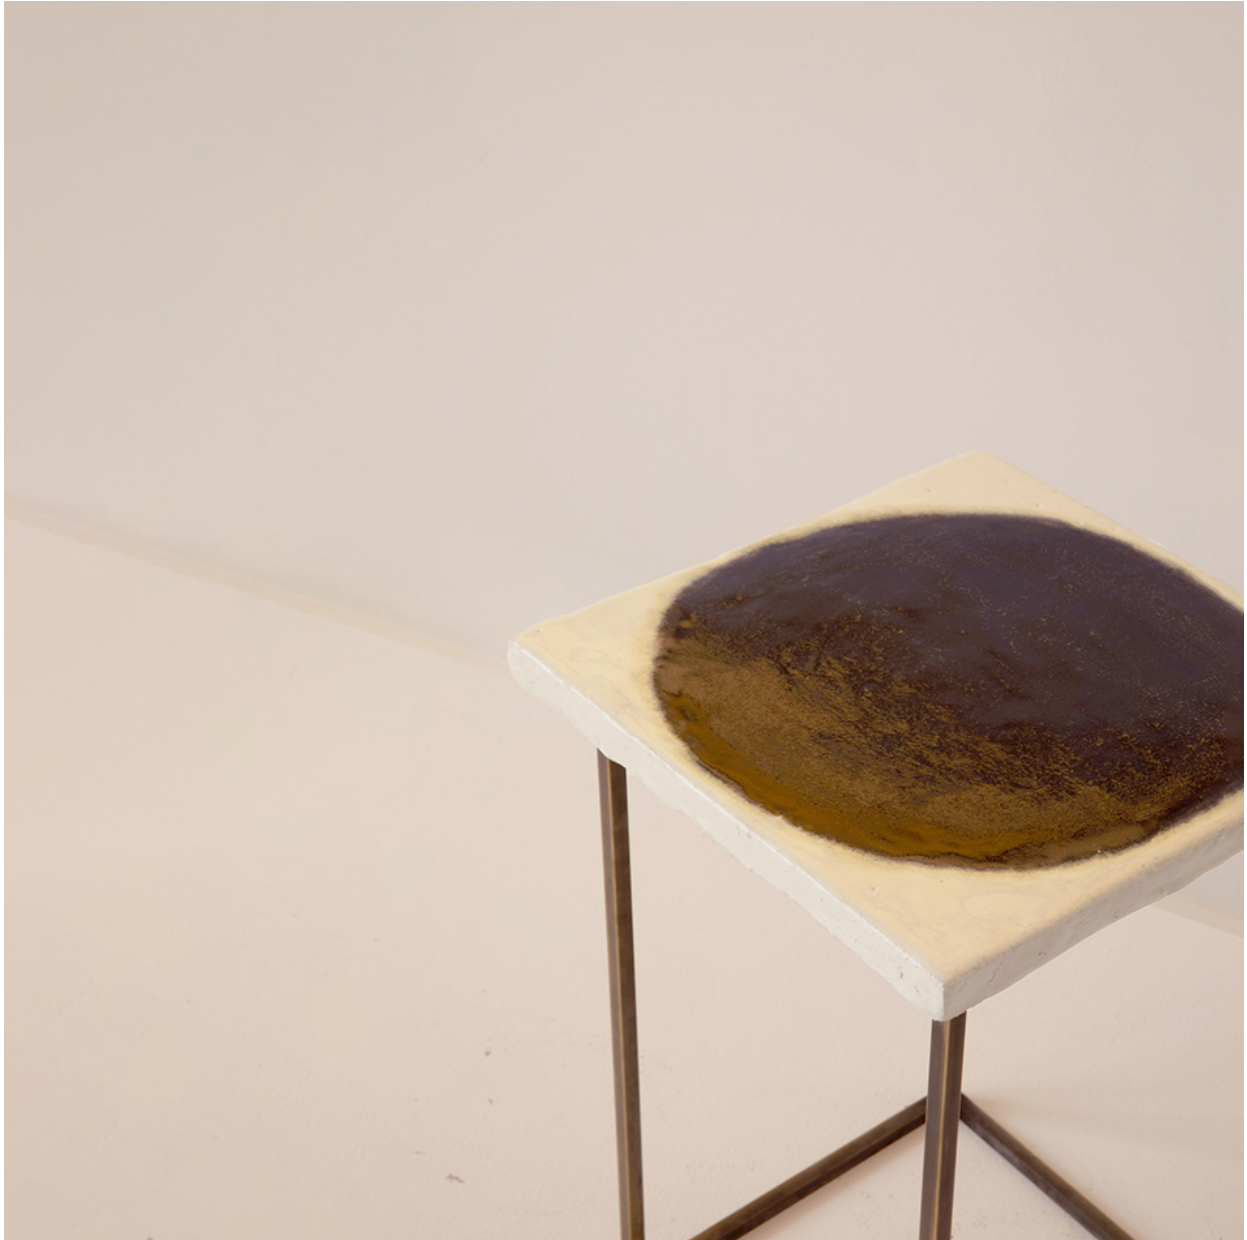

## STB EDGE SIDE TABLE JOHN WIGMORE

Description: Ceramic Square Side Table with Brass Base,  
Finish: Folk Glaze with Black Circle  
Dimensions: 16" W x 16" D x 20" H

NEW YORK  
44 W. 18th St  
New York, NY 10011  
Mon-Fri 9AM - 6PM