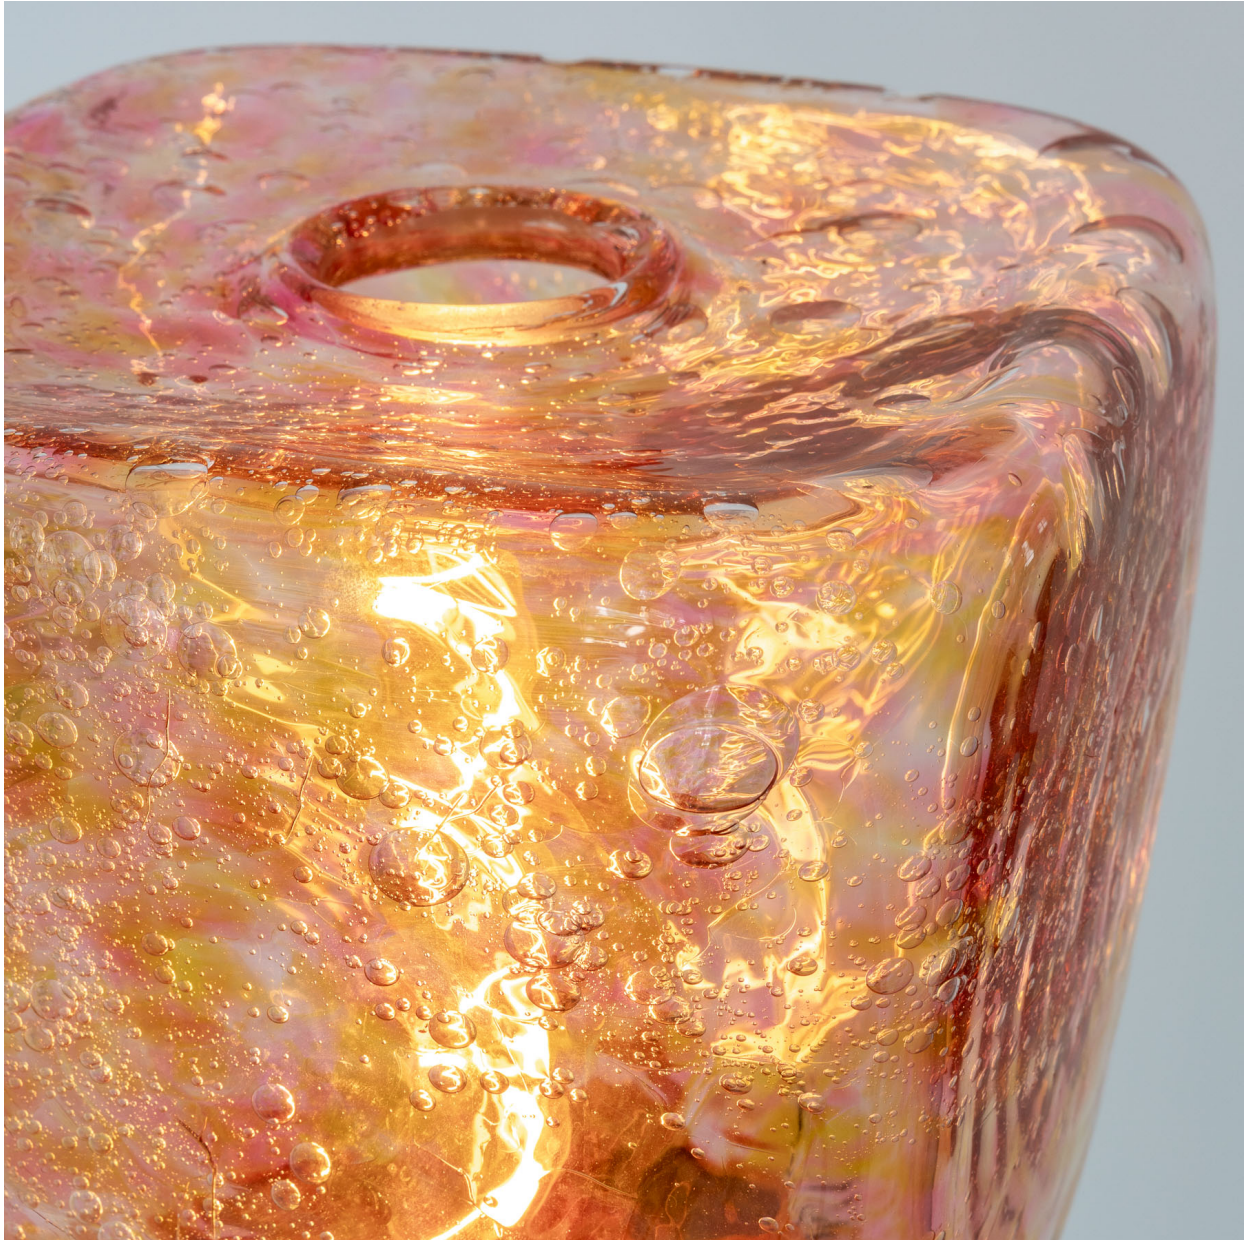

RALPHPUCCI

HYDROCHROM LAMP 01 SÉBASTIEN LÉON

Description: Amber seeded glass with terracotta base
Dimensions: 9.5" W x 9.5" D x 15.75" H
Weight: 16 lbs

NEW YORK
44 W. 18th St
New York, NY 10011
Mon-Fri 9AM - 6PM

MIAMI
550 NW. 28th St.
Miami, FL 33127
Mon-Fri 9AM - 5PM

LOS ANGELES
1025 N. McCadden Pl.
Los Angeles, CA 90038
Mon-Fri 9AM - 5PM

LONDON
Returning Soon