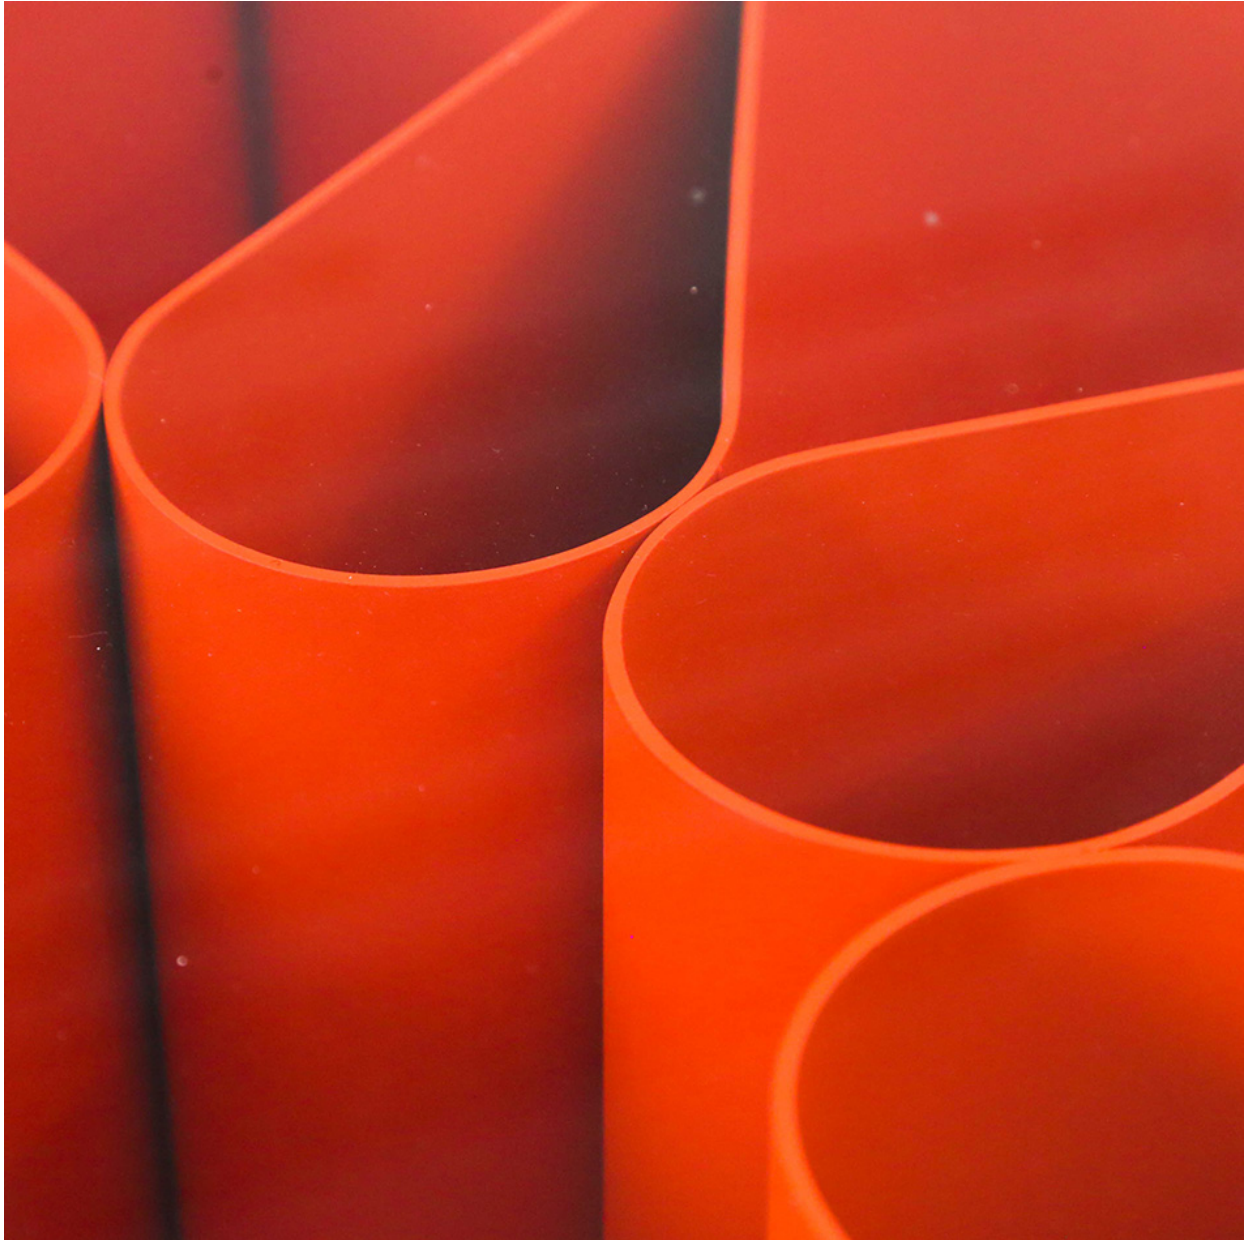

RALPHUCCI

COFFEE TABLE ROSACE PIERRE PAULIN

Description: Lacquered aluminum and glass

Dimensions: 55" D x 11.4" H

Edition of 72

NEW YORK

44 W. 18th St
New York, NY 10011
Mon-Fri 9AM - 6PM

MIAMI

550 NW. 28th St.
Miami, FL 33127
Mon-Fri 9AM - 5PM

LOS ANGELES

1025 N. McCadden Pl.
Los Angeles, CA 90038
Mon-Fri 9AM - 5PM

LONDON

Returning Soon