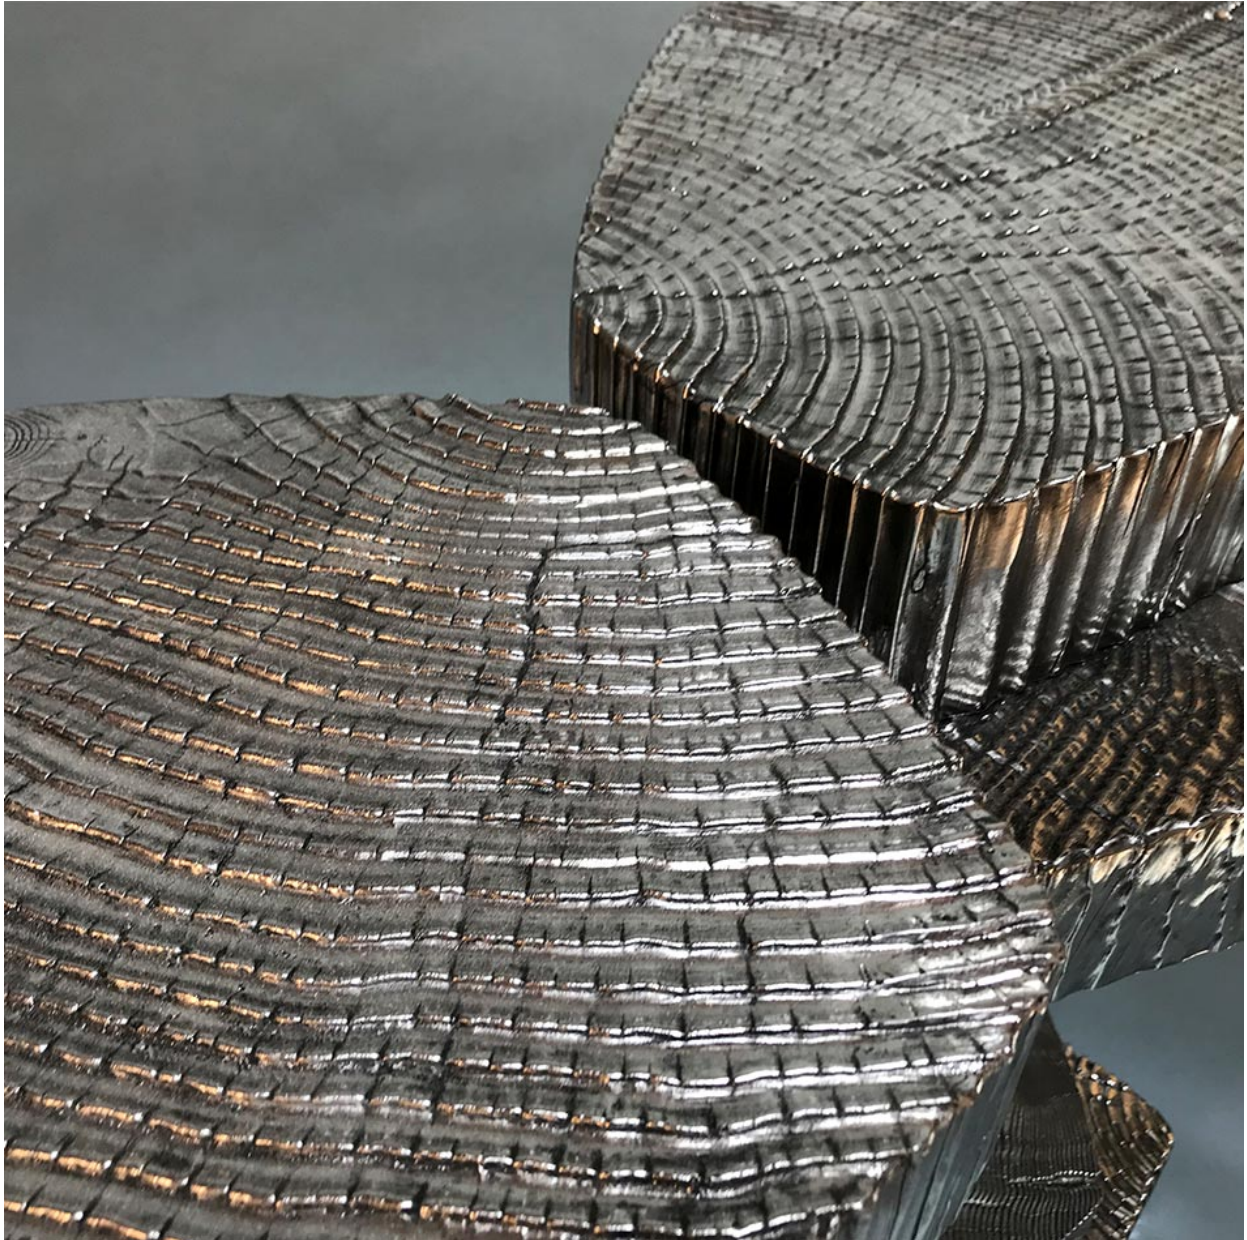

Monday - Friday 9:00 AM - 5:00 PM

LONDON

Coming Soon

RALPHUCCI

RING #20 CONSOLE STEFAN BISHOP

Description: Cast stainless steel
Dimensions: 32" L x 18" W x 32" H

NEW YORK

44 W. 18th St
New York, NY 10011