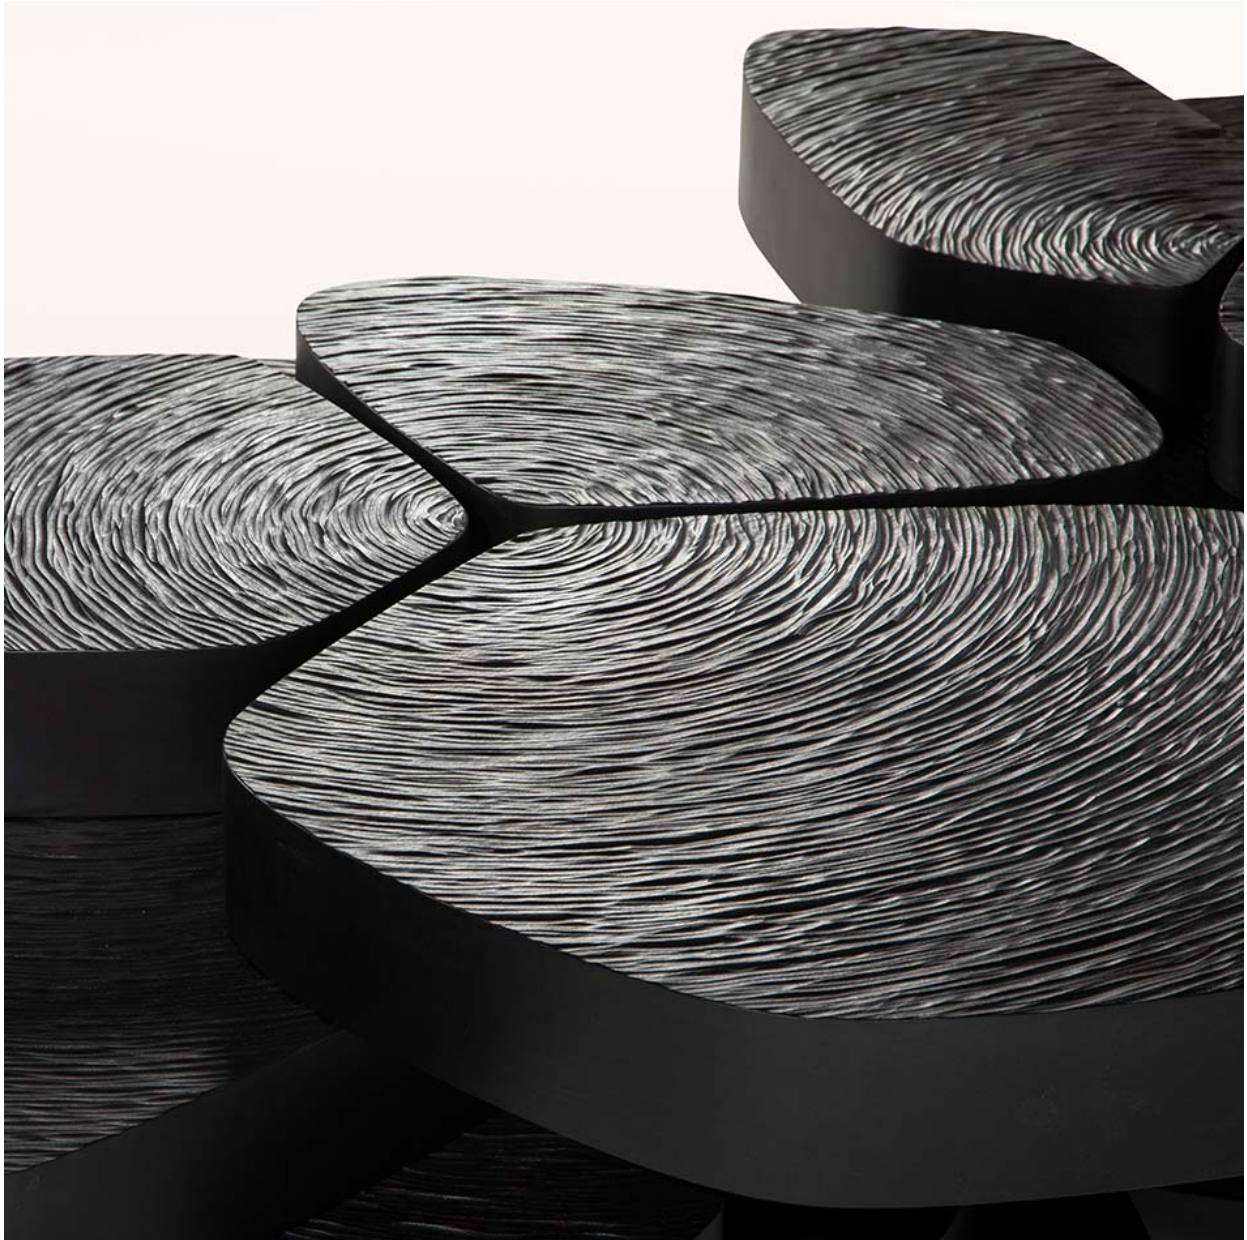

RALPHPUCCI

RING 2.01 STEFAN BISHOP

Description: Ash (white, grey, or black)
Dimensions: 75" L x 50" W x 15" H

NEW YORK
44 W. 18th St
New York, NY 10011
Mon-Fri 9AM - 6PM

MIAMI
550 NW. 28th St.
Miami, FL 33127
Mon-Fri 9AM - 5PM

LOS ANGELES
1025 N. McCadden Pl.
Los Angeles, CA 90038
Mon-Fri 9AM - 5PM

LONDON
Coming Soon