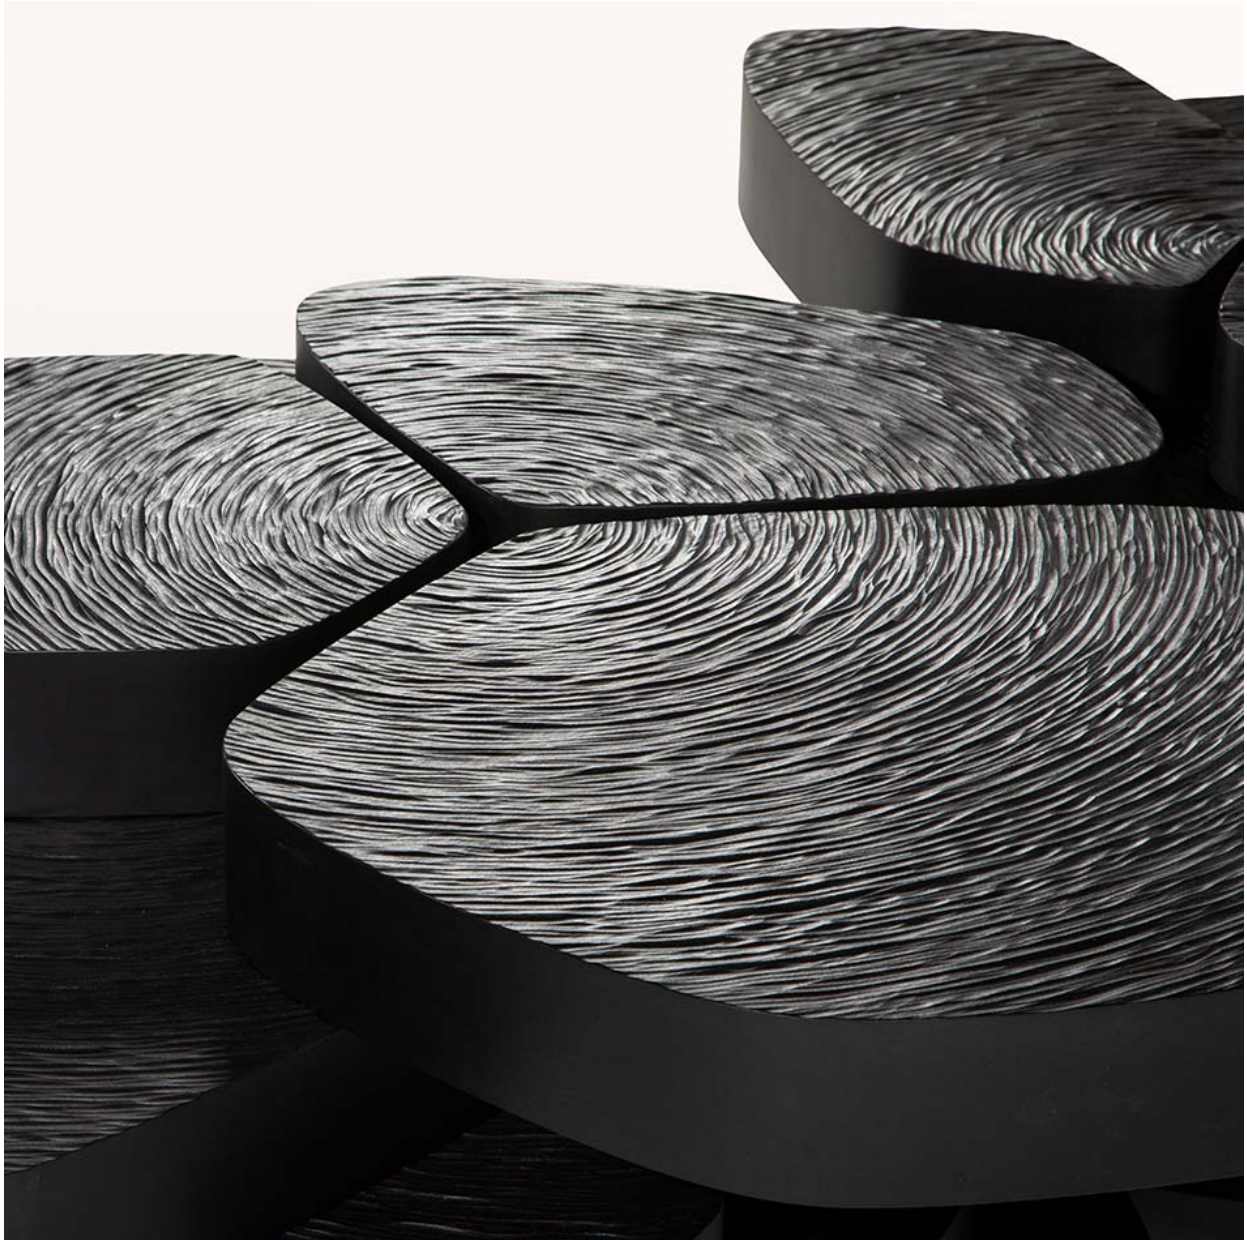

RALPHPUCCI

RING 2.01 STEFAN BISHOP

Description: Ash (white, grey, or black)
Dimensions: 75" L x 50" W x 15" H

NEW YORK

44 W. 18th St
New York, NY 10011
Monday - Friday 9:00 AM - 6:00 PM

MIAMI

550 NW. 28th St.
Miami, FL 33127
Monday - Friday 9:00 AM - 5:00 PM

LOS ANGELES

1025 N. McCadden Pl.
Los Angeles, CA 90038
Monday - Friday 9:00 AM - 5:00 PM

LONDON

Coming Soon