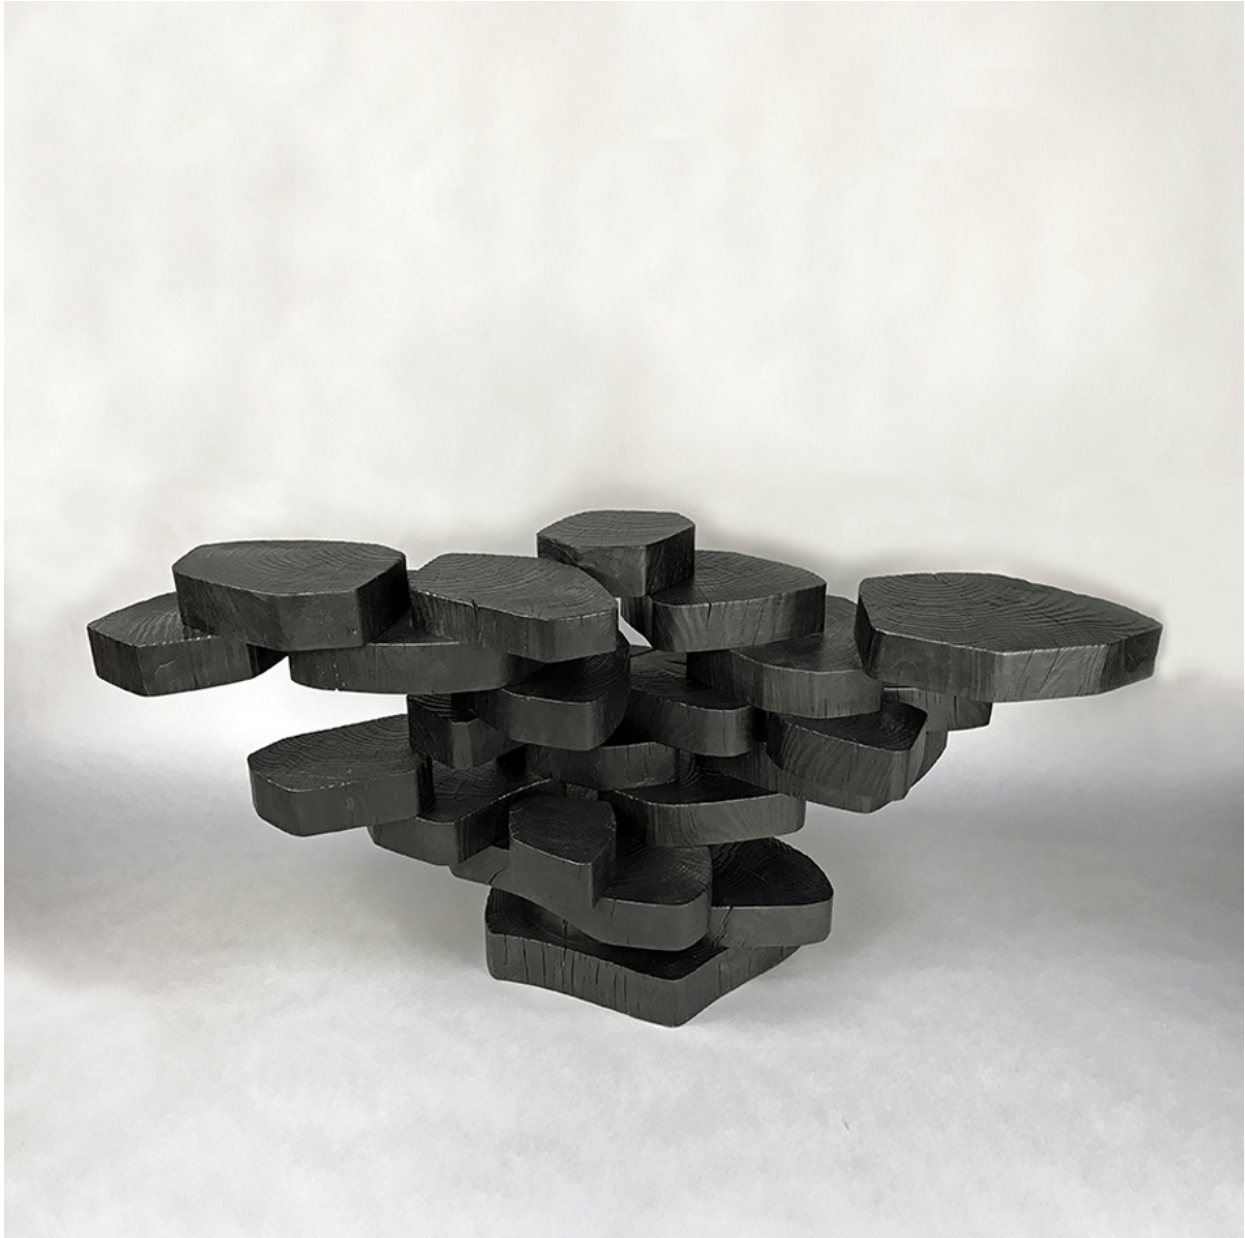

RALPHPUCCI

RING #13 CONSOLE STEFAN BISHOP

Description: Burnt Aleppo Pine, Ink
Dimensions: 72" L x 22" W x 33" H

NEW YORK
44 W. 18th St
New York, NY 10011
Mon-Fri 9AM - 6PM

MIAMI
550 NW. 28th St.
Miami, FL 33127
Mon-Fri 9AM - 5PM

LOS ANGELES
1025 N. McCadden Pl.
Los Angeles, CA 90038
Mon-Fri 9AM - 5PM

LONDON
Coming Soon