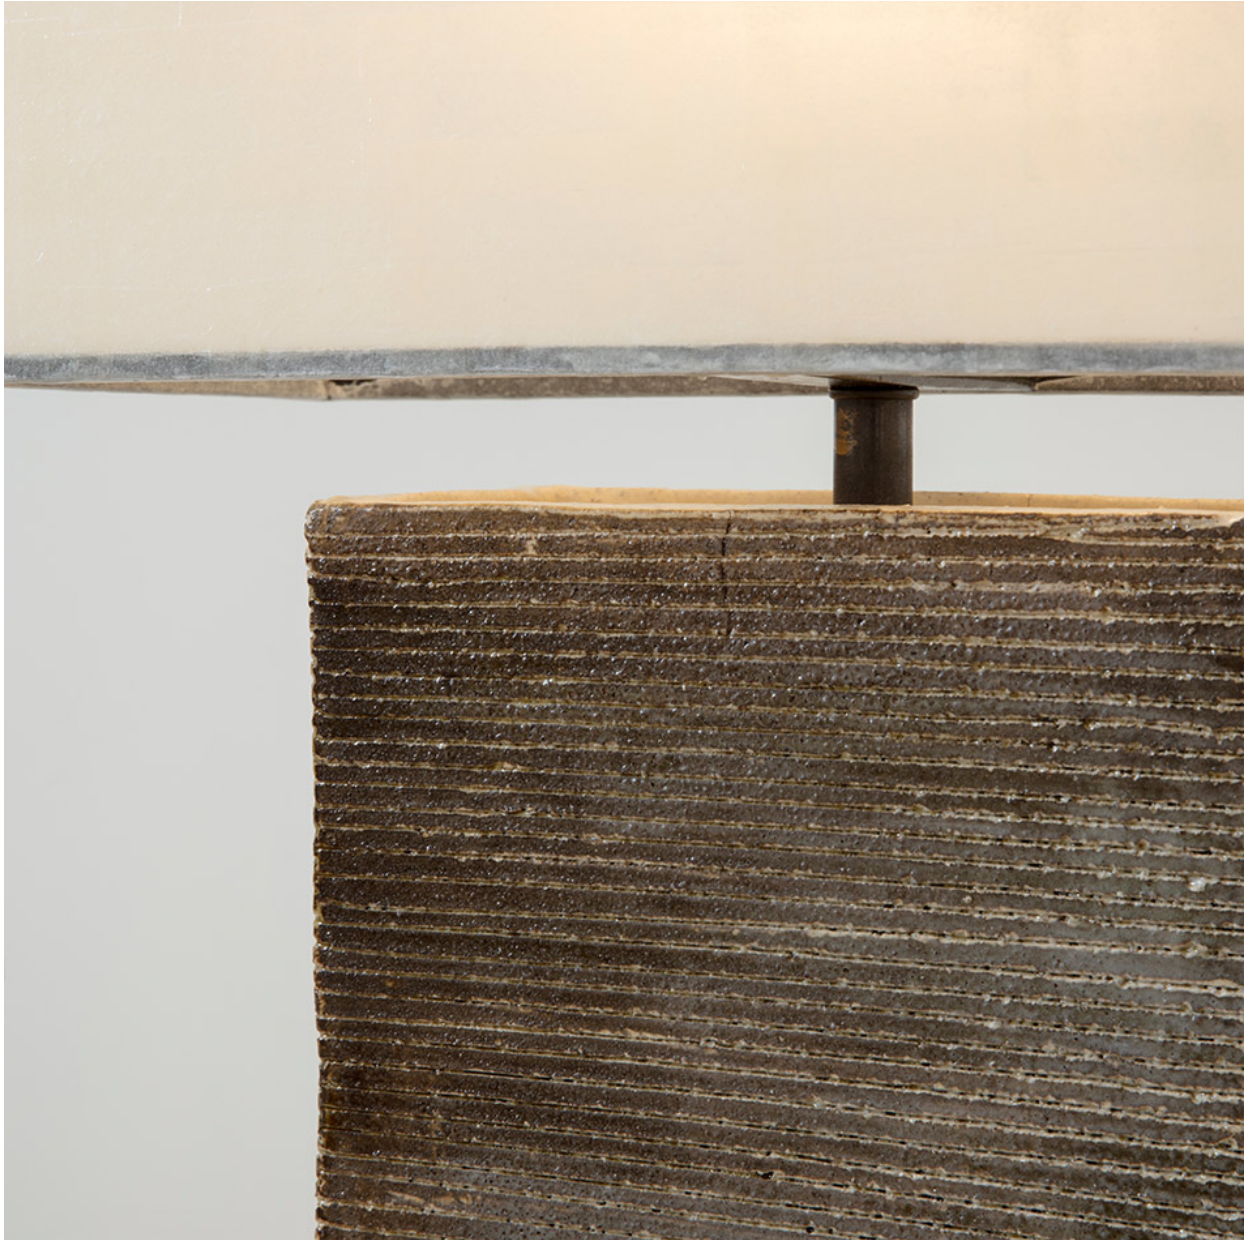

RALPH PUCCI

RECTANGULAR LAMP TL022

JOHN WIGMORE

TL022

Overall Height: 28" H

Base: 10.5" L x 6.5" W x 13" H

Shade: 16" L x 8.25" W x 13" H

Glazed Ceramic Stoneware

Bronze Base

NEW YORK

44 W. 18th St
New York, NY 10011

Monday - Friday 9:00 AM - 6:00 PM

MIAMI

550 NW. 28th St.
Miami, FL 33127

Monday - Friday 9:00 AM - 5:00 PM

LOS ANGELES

1025 N. McCadden Pl.
Los Angeles, CA 90038

Monday - Friday 9:00 AM - 5:00 PM

LONDON

Coming Soon