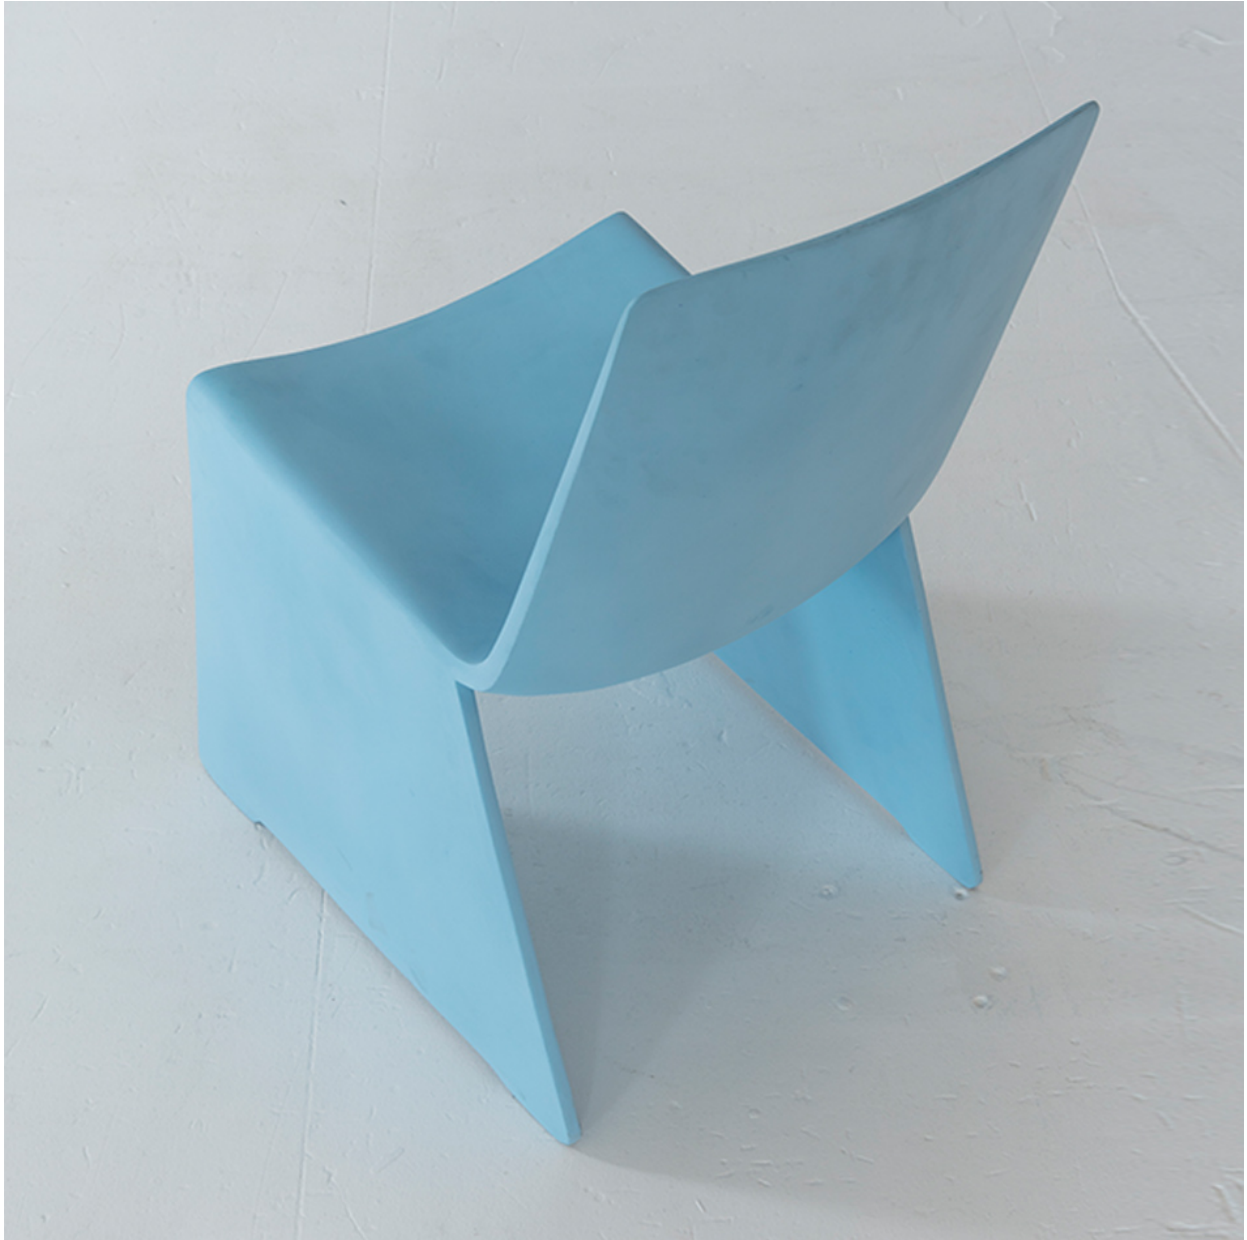

RALPHPUCCI

POSITANO CHAIR

PATRICK NAGGAR

Description: Plasterglass

Dimensions: 19.75" W x 21" D x 31.5" H, 17" SH

Finishes: Black, White, Blue, Terracotta, Grey, Bone

NEW YORK

44 W. 18th St
New York, NY 10011

Monday - Friday 9:00 AM - 6:00 PM

MIAMI

550 NW. 28th St.
Miami, FL 33127

Monday - Friday 9:00 AM - 5:00 PM

LOS ANGELES

1025 N. McCadden Pl.
Los Angeles, CA 90038

Monday - Friday 9:00 AM - 5:00 PM

LONDON

Coming Soon