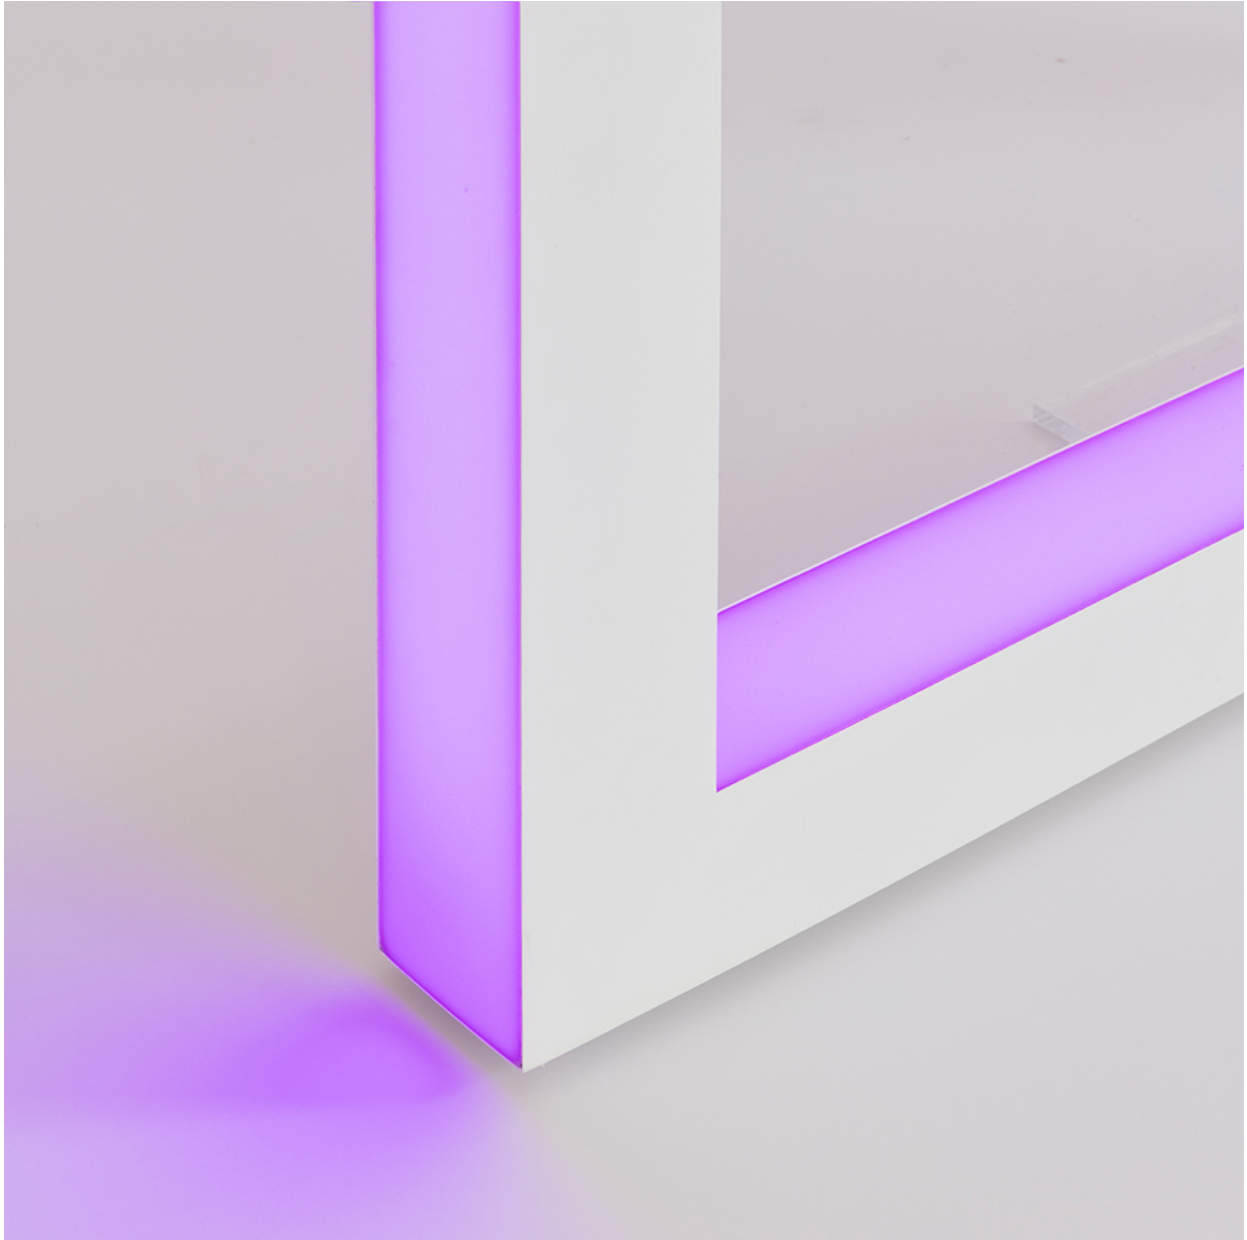

RALPHUCCI

PORTAL RICHARD MEIER LIGHT

Edition of 10

Description: "U" shaped powder-coated steel light sculpture

Dimensions: 60" W x 4" D x 60.25" H

Lighting: LED

NEW YORK

44 W. 18th St
New York, NY 10011
212-633-0452

MIAMI

550 NW. 28th St.
Miami, FL 33127
305-438-3771

LOS ANGELES

1025 N. McCadden Pl.
Los Angeles, CA 90038
310-360-9707

LONDON

Coming Soon