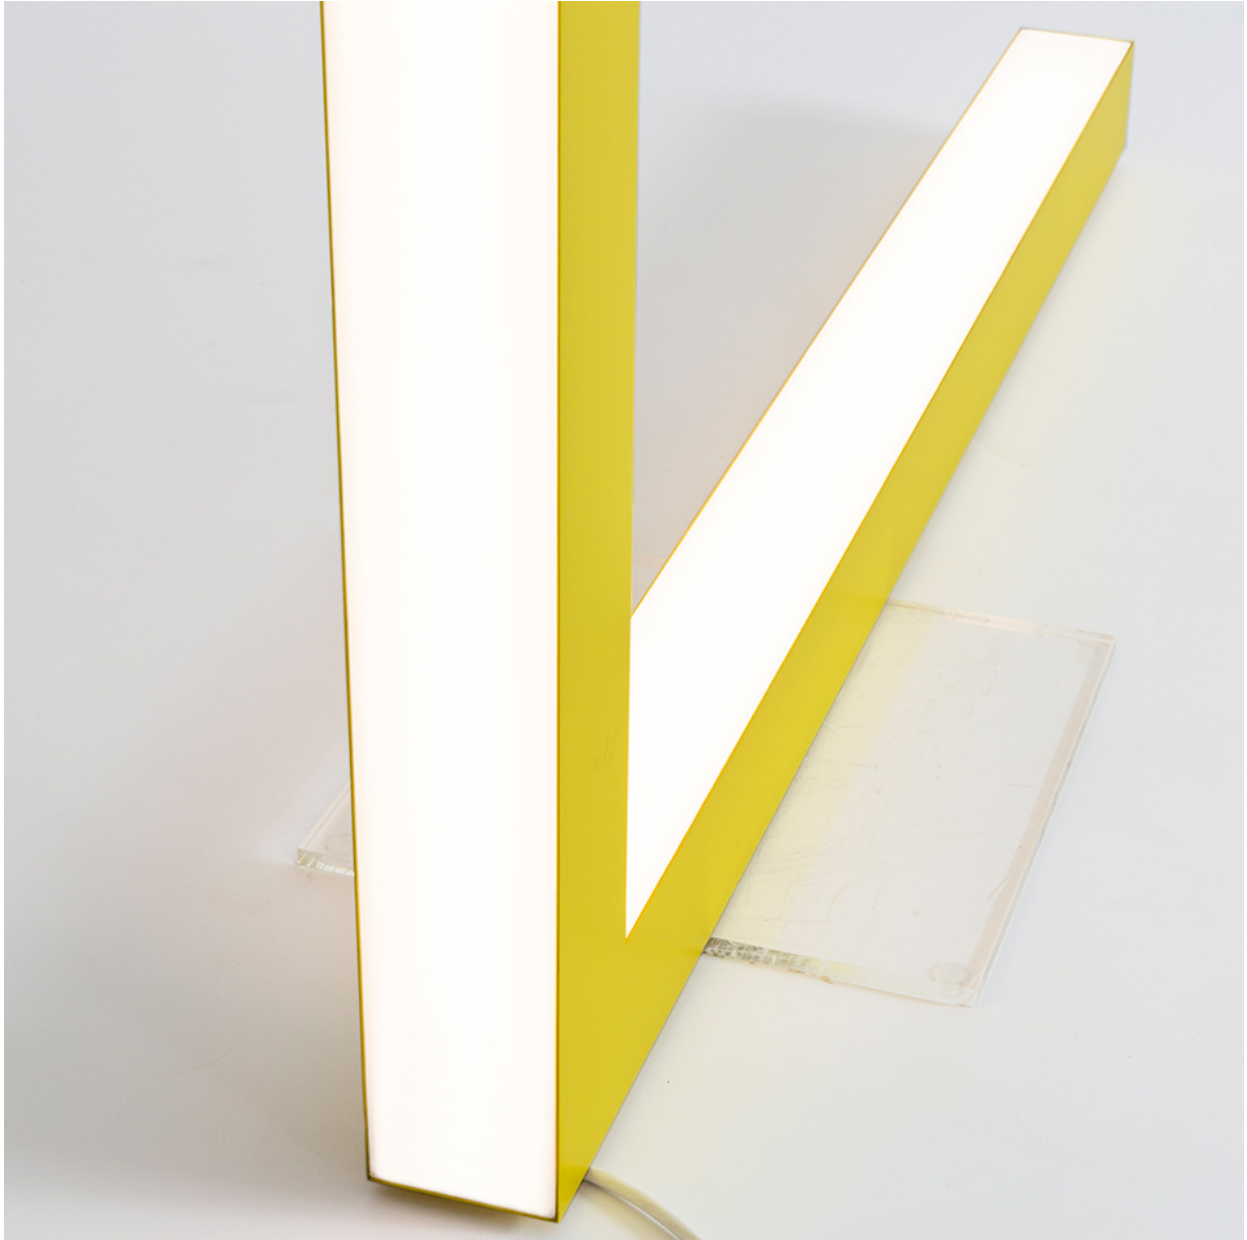

## PERSPECTIVE RICHARD MEIER LIGHT

Edition of 10

Description: "L" shaped powder-coated steel light sculpture

Dimensions: 60" W x 4" D x 60.25" H

Lighting: LED

NEW YORK

44 W. 18th St  
New York, NY 10011

Monday - Friday 9:00 AM - 6:00 PM