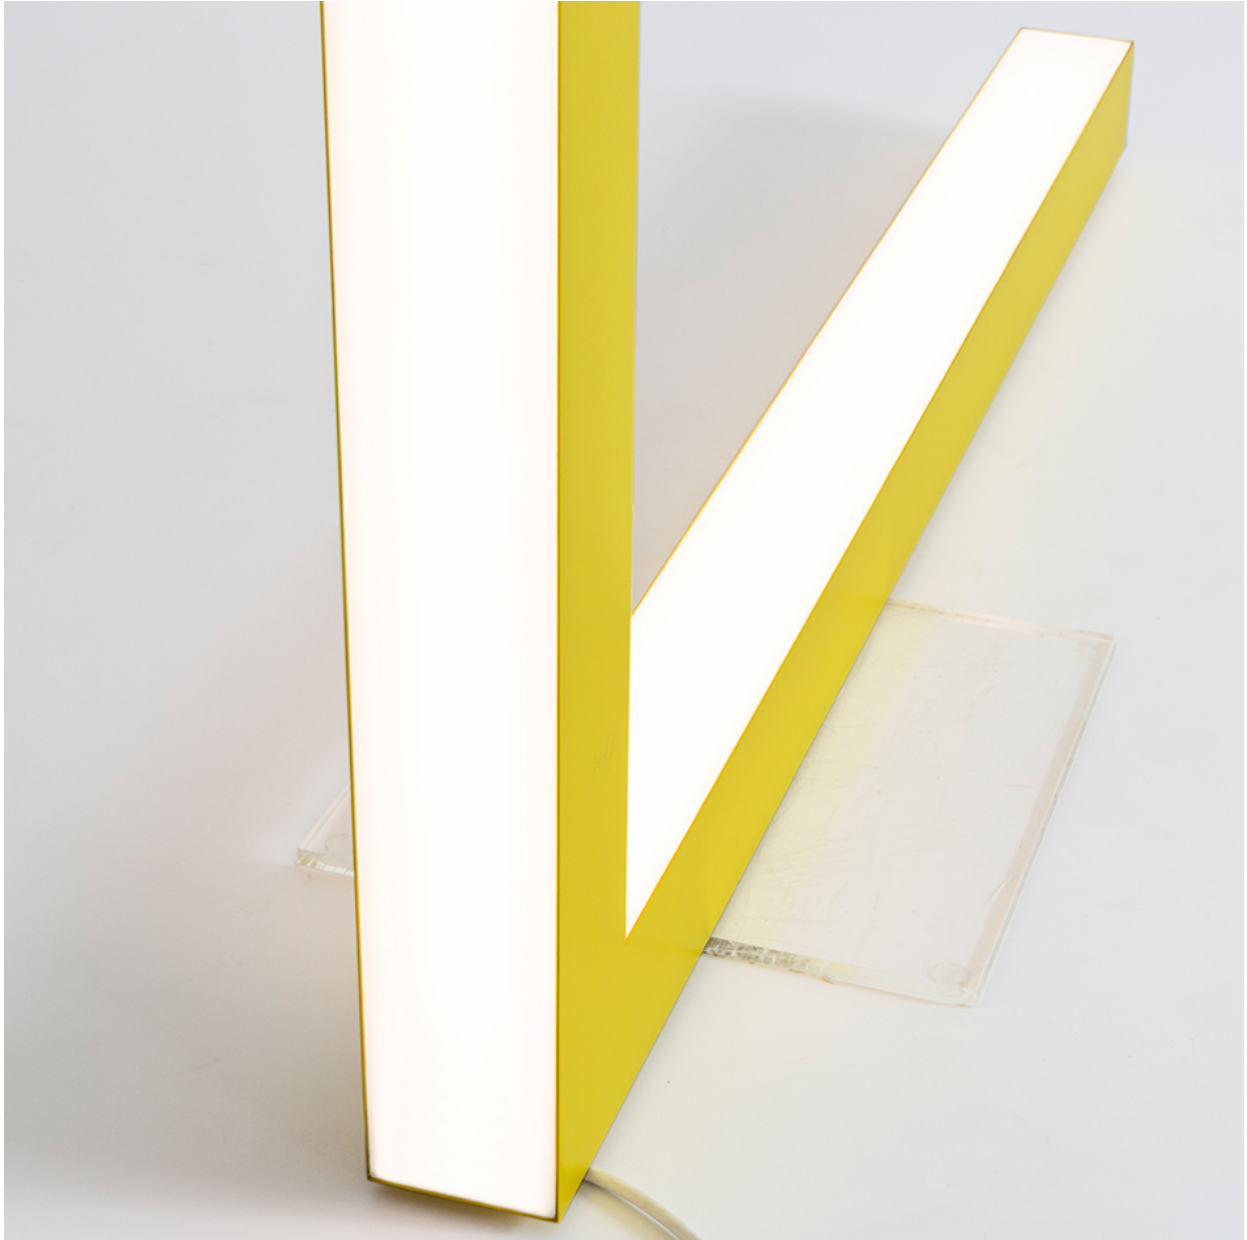

RALPHUCCI

PERSPECTIVE RICHARD MEIER LIGHT

Edition of 10

Description: "L" shaped powder-coated steel light sculpture

Dimensions: 60" W x 4" D x 60.25" H

Lighting: LED

NEW YORK

44 W. 18th St
New York, NY 10011

Coming Soon

RALPHUCCI

PERSPECTIVE RICHARD MEIER LIGHT

Edition of 10

Description: "L" shaped powder-coated steel light sculpture

Dimensions: 60" W x 4" D x 60.25" H

Lighting: LED

NEW YORK

LONDON

Coming Soon

RALPHUCCI

PERSPECTIVE RICHARD MEIER LIGHT

Edition of 10

Description: "L" shaped powder-coated steel light sculpture

Dimensions: 60" W x 4" D x 60.25" H

Lighting: LED

Monday - Friday 9:00 AM - 5:00 PM

LONDON

Coming Soon

RALPHUCCI

PERSPECTIVE RICHARD MEIER LIGHT

Edition of 10

Description: "L" shaped powder-coated steel light sculpture

Dimensions: 60" W x 4" D x 60.25" H