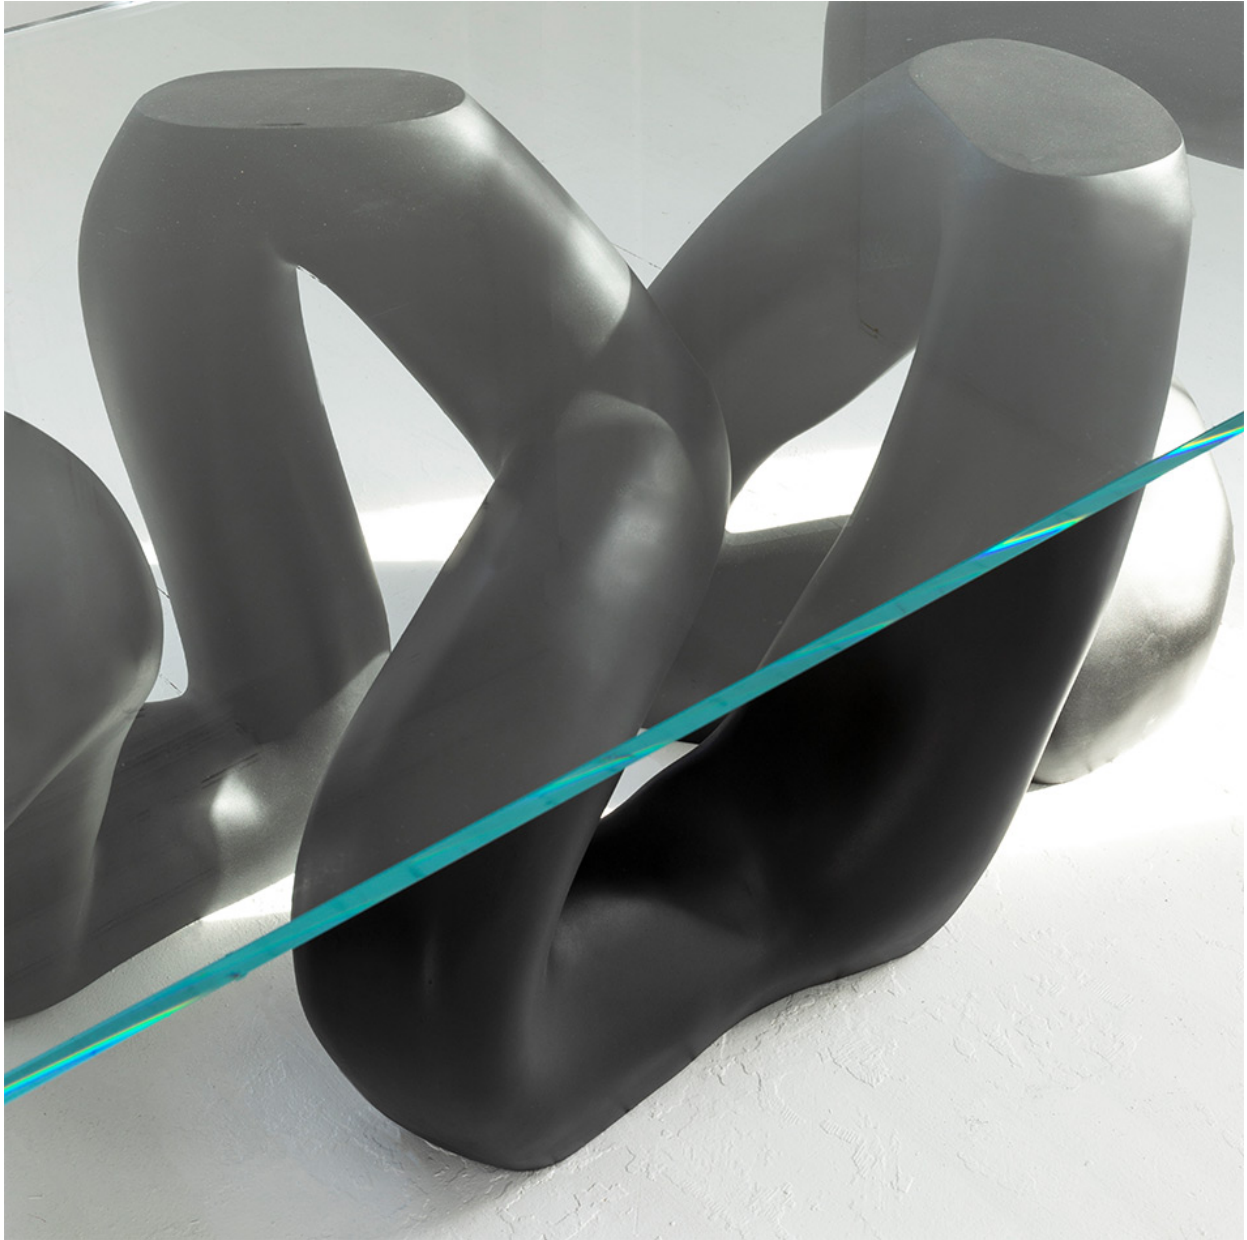

RALPHPUCCI

OUTWARD GLASS DINING TABLE STEFAN BISHOP

Description: Plasterglass and glass
Dimensions: 112" W x 48" D x 30" H

NEW YORK
44 W. 18th St
New York, NY 10011
Mon-Fri 9AM - 6PM

MIAMI
550 NW. 28th St.
Miami, FL 33127
Mon-Fri 9AM - 5PM

LOS ANGELES
1025 N. McCadden Pl.
Los Angeles, CA 90038
Mon-Fri 9AM - 5PM

LONDON
Coming Soon

RALPHPUCCI

OUTWARD GLASS DINING TABLE STEFAN BISHOP

Description: Plasterglass and glass
Dimensions: 112" W x 48" D x 30" H

RALPH PUCCI

OUTWARD GLASS DINING TABLE STEFAN BISHOP

Description: Plasterglass and glass
Dimensions: 112" W x 48" D x 30" H

NEW YORK
44 W. 18th St
New York, NY 10011
Mon-Fri 9AM - 6PM

MIAMI
550 NW. 28th St.
Miami, FL 33127
Mon-Fri 9AM - 5PM