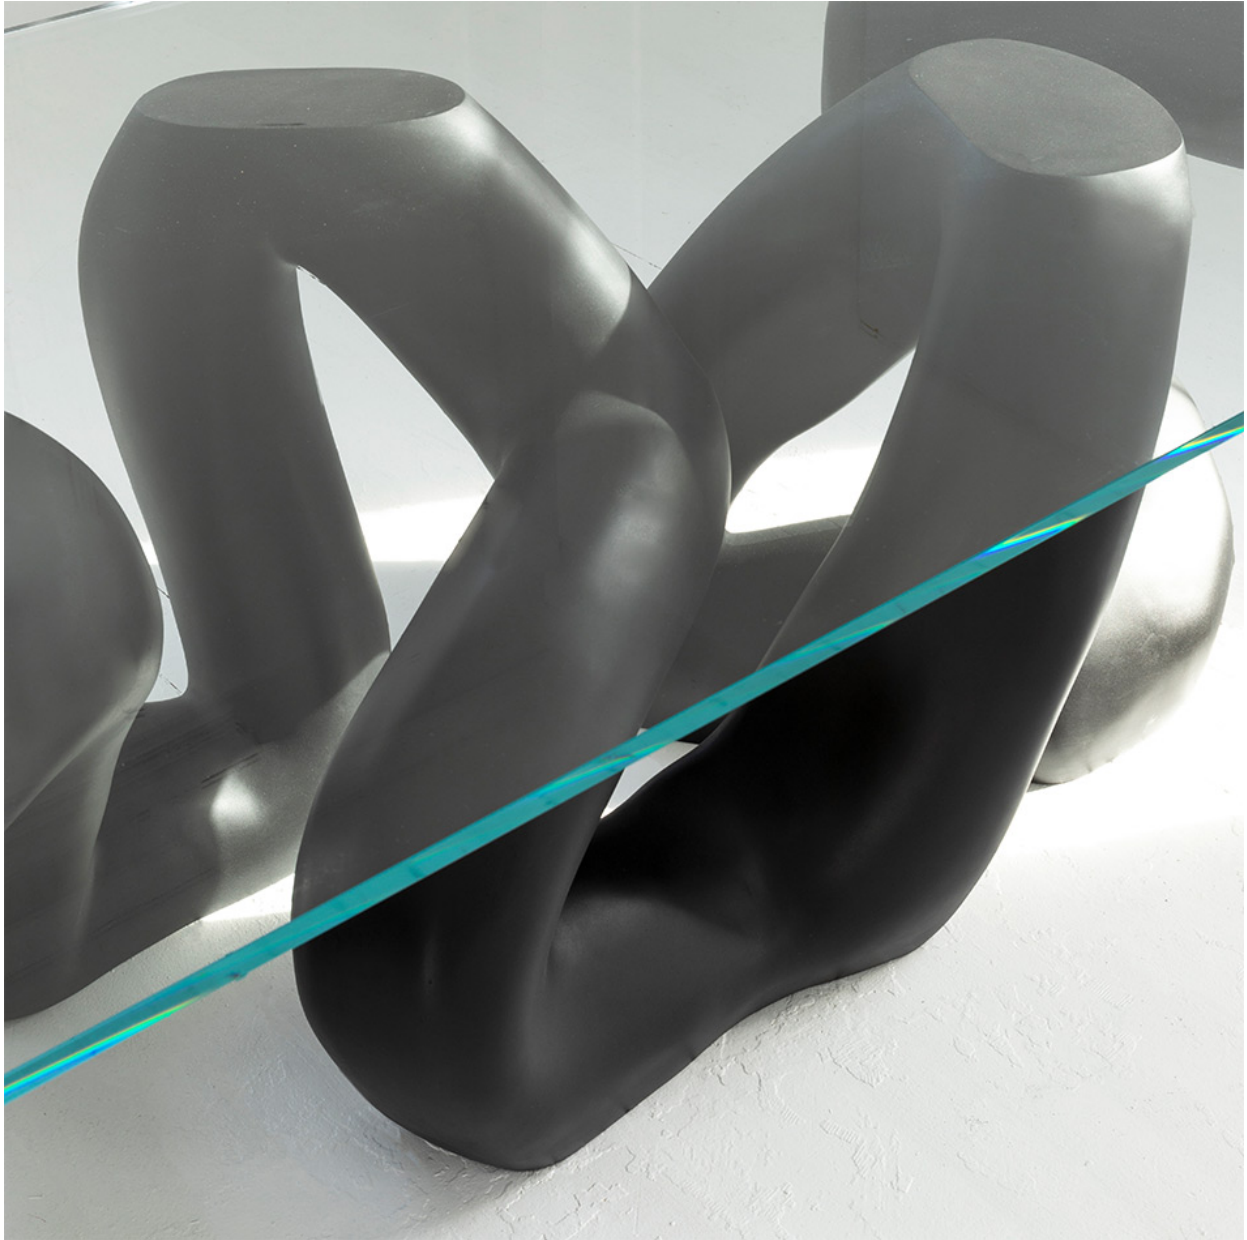

RALPHPUCCI

OUTWARD GLASS DINING TABLE STEFAN BISHOP

Description: Plasterglass and Glass
Dimensions: 112" W x 48" D x 30" H

NEW YORK
44 W. 18th St
New York, NY 10011
Mon-Fri 9AM - 6PM

MIAMI
550 NW. 28th St.
Miami, FL 33127
Mon-Fri 9AM - 5PM

LOS ANGELES
1025 N. McCadden Pl.
Los Angeles, CA 90038
Mon-Fri 9AM - 5PM

LONDON
Coming Soon