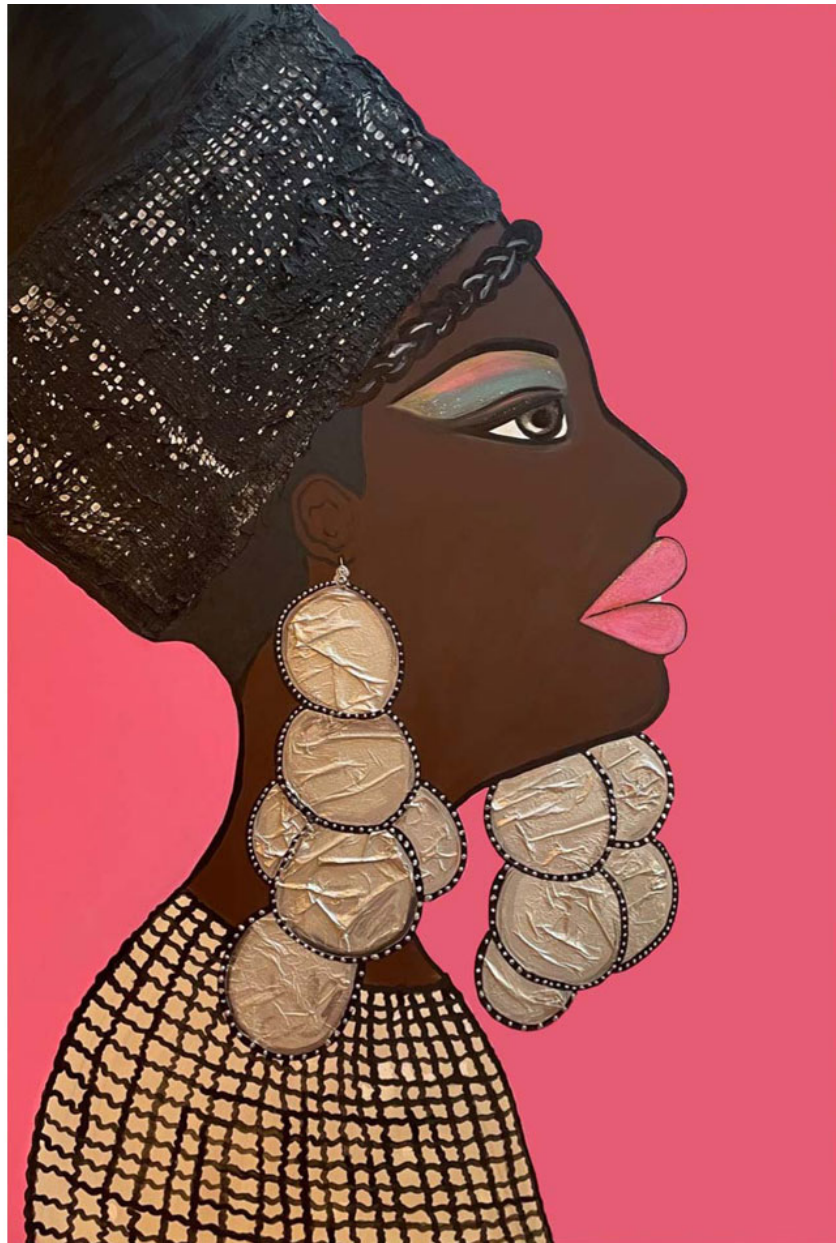

# RALPH PUCCI

NINA SIMONE  
REBECCA MOSES

Description: Acrylic on canvas  
Dimensions: 4' W x 6' H

NEW YORK  
44 W. 18th St  
New York, NY 10011  
Mon-Fri 9AM - 6PM

MIAMI  
550 NW. 28th St.  
Miami, FL 33127  
Mon-Fri 9AM - 5PM