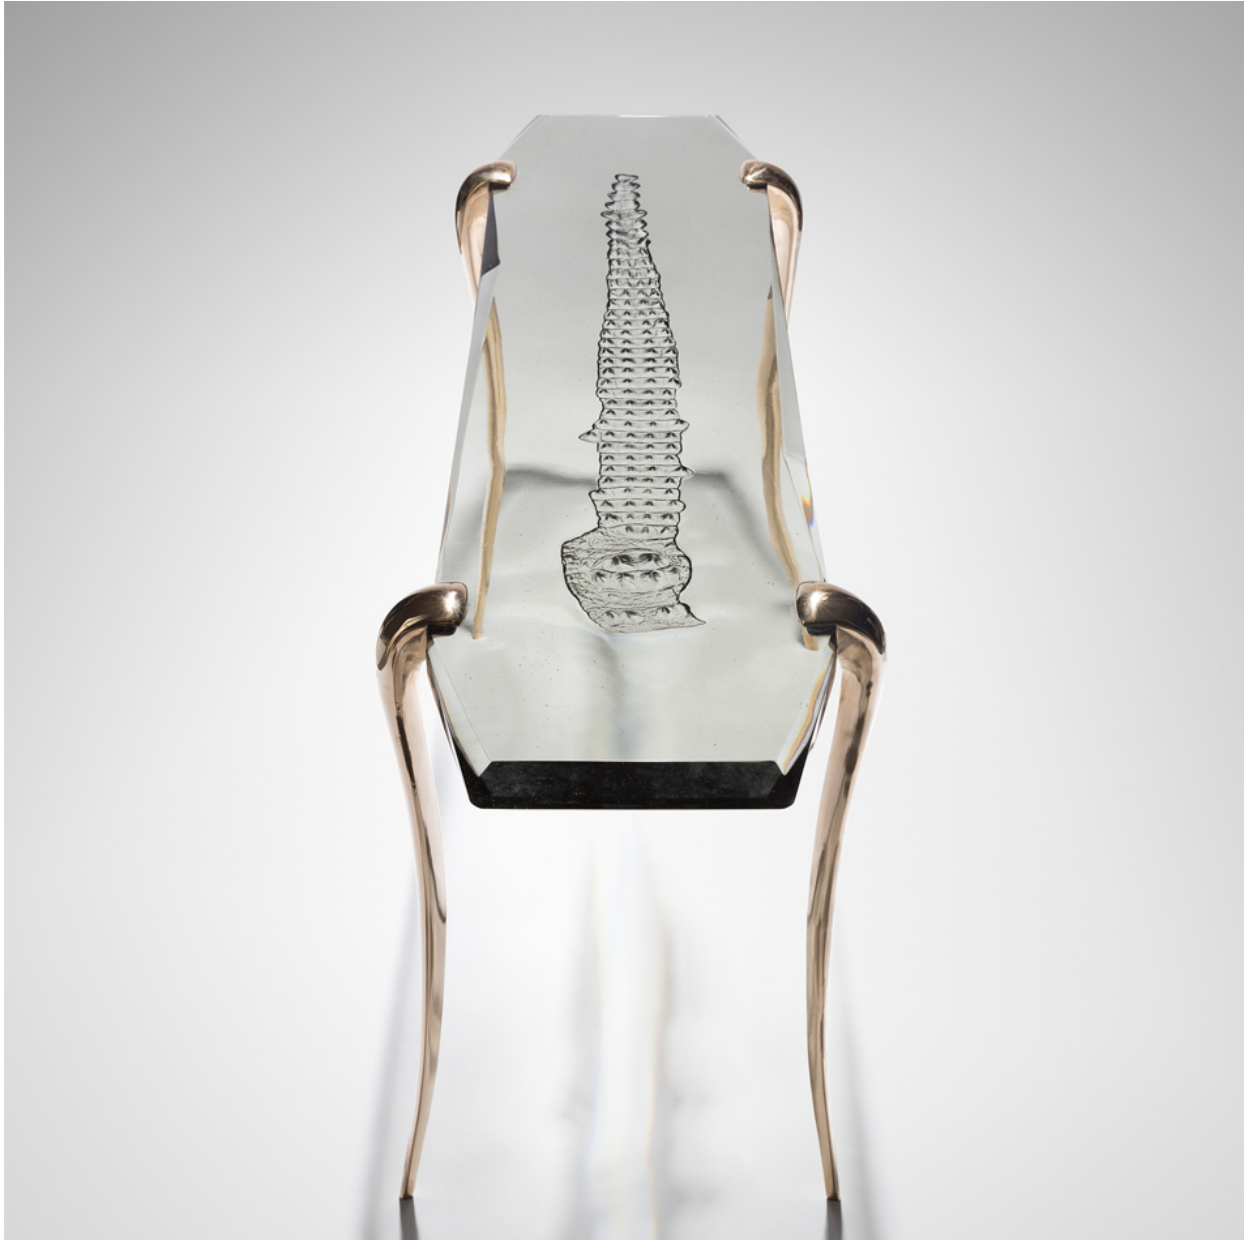

RALPHPUCCI

NAGE CONSOLE PAUL MATHIEU

Description: Cast bronze legs, smoke-colored glass with pattern

Finishes: Black or polished cast bronze

Dimensions: 60" W x 18" D x 31" H

NEW YORK

44 W. 18th St
New York, NY 10011
Mon-Fri 9AM - 6PM

MIAMI

550 NW. 28th St.
Miami, FL 33127
Mon-Fri 9AM - 5PM

LOS ANGELES

1025 N. McCadden Pl.
Los Angeles, CA 90038
Mon-Fri 9AM - 5PM

LONDON

Coming Soon