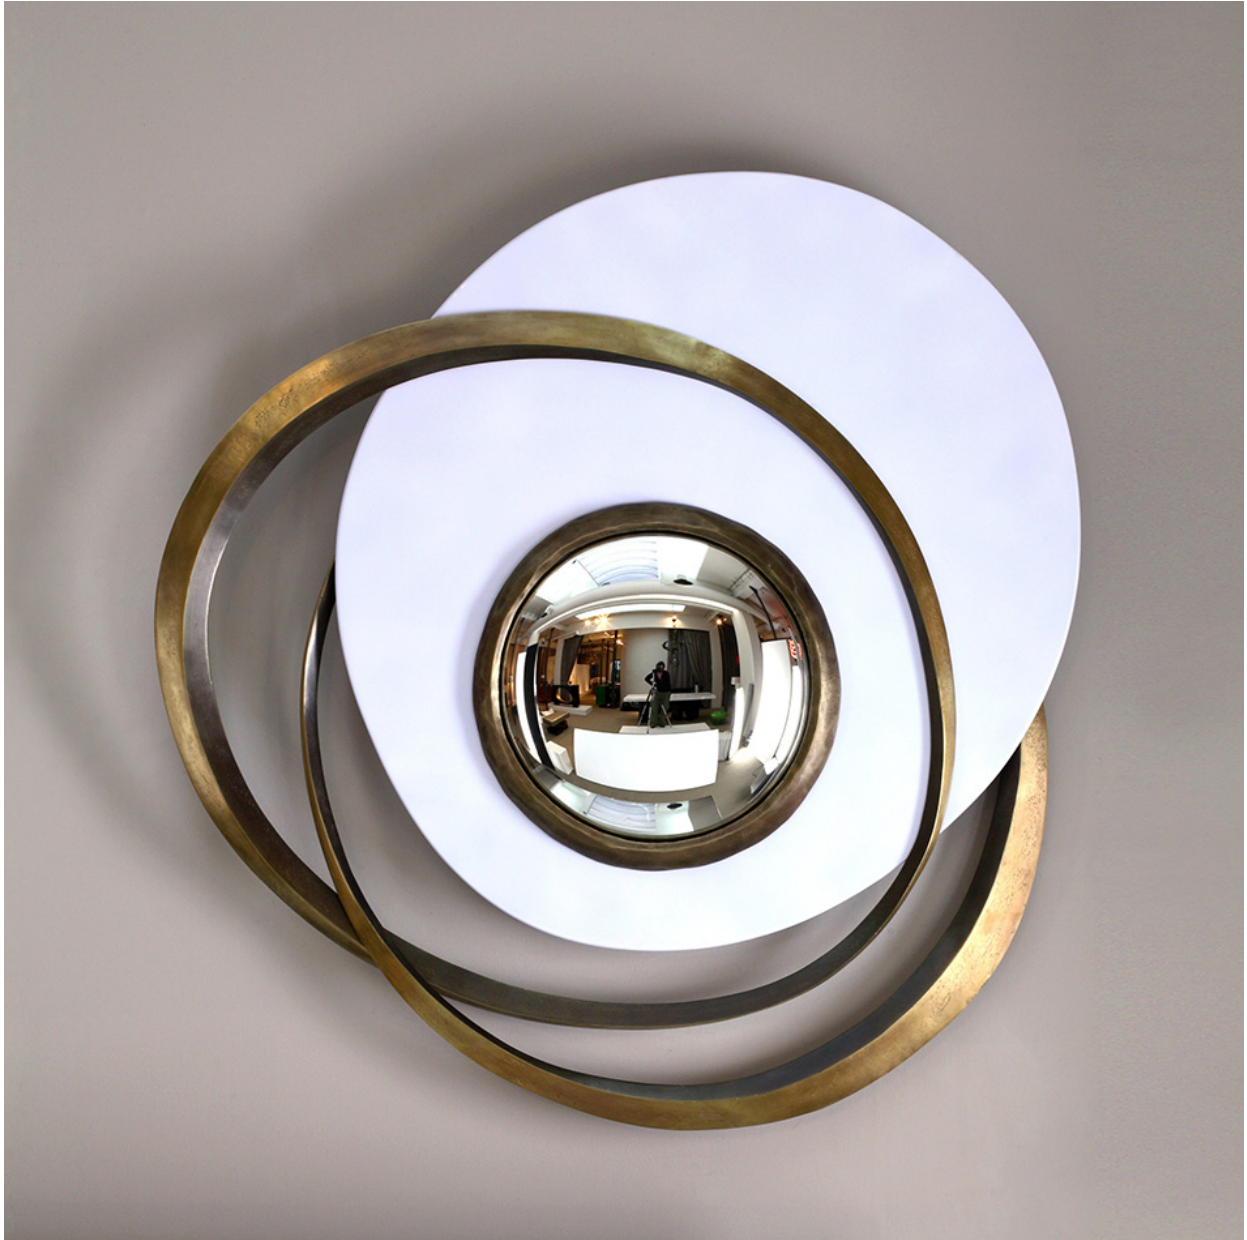

RALPHPUCCI

MIRROR SATURNALES 311 HERVÉ VAN DER STRAETEN

Golden-brown patinated bronze and chocolate patinated bronze inside, faded plum lacquered wood, curved mirror
W. 39.8 in x H. 42.9 in - mirror: Ø 13 in - 44lbs
Also exists in chalcedony lacquered wood

Monday - Friday 9:00 AM - 5:00 PM

LONDON

Coming Soon

RALPHPUCCI

MIRROR SATURNALES 311 HERVÉ VAN DER STRAETEN

Golden-brown patinated bronze and chocolate patinated bronze inside, faded plum lacquered wood, curved mirror
W. 39.8 in x H. 42.9 in - mirror: Ø 13 in - 44lbs
Also exists in chalcedony lacquered wood