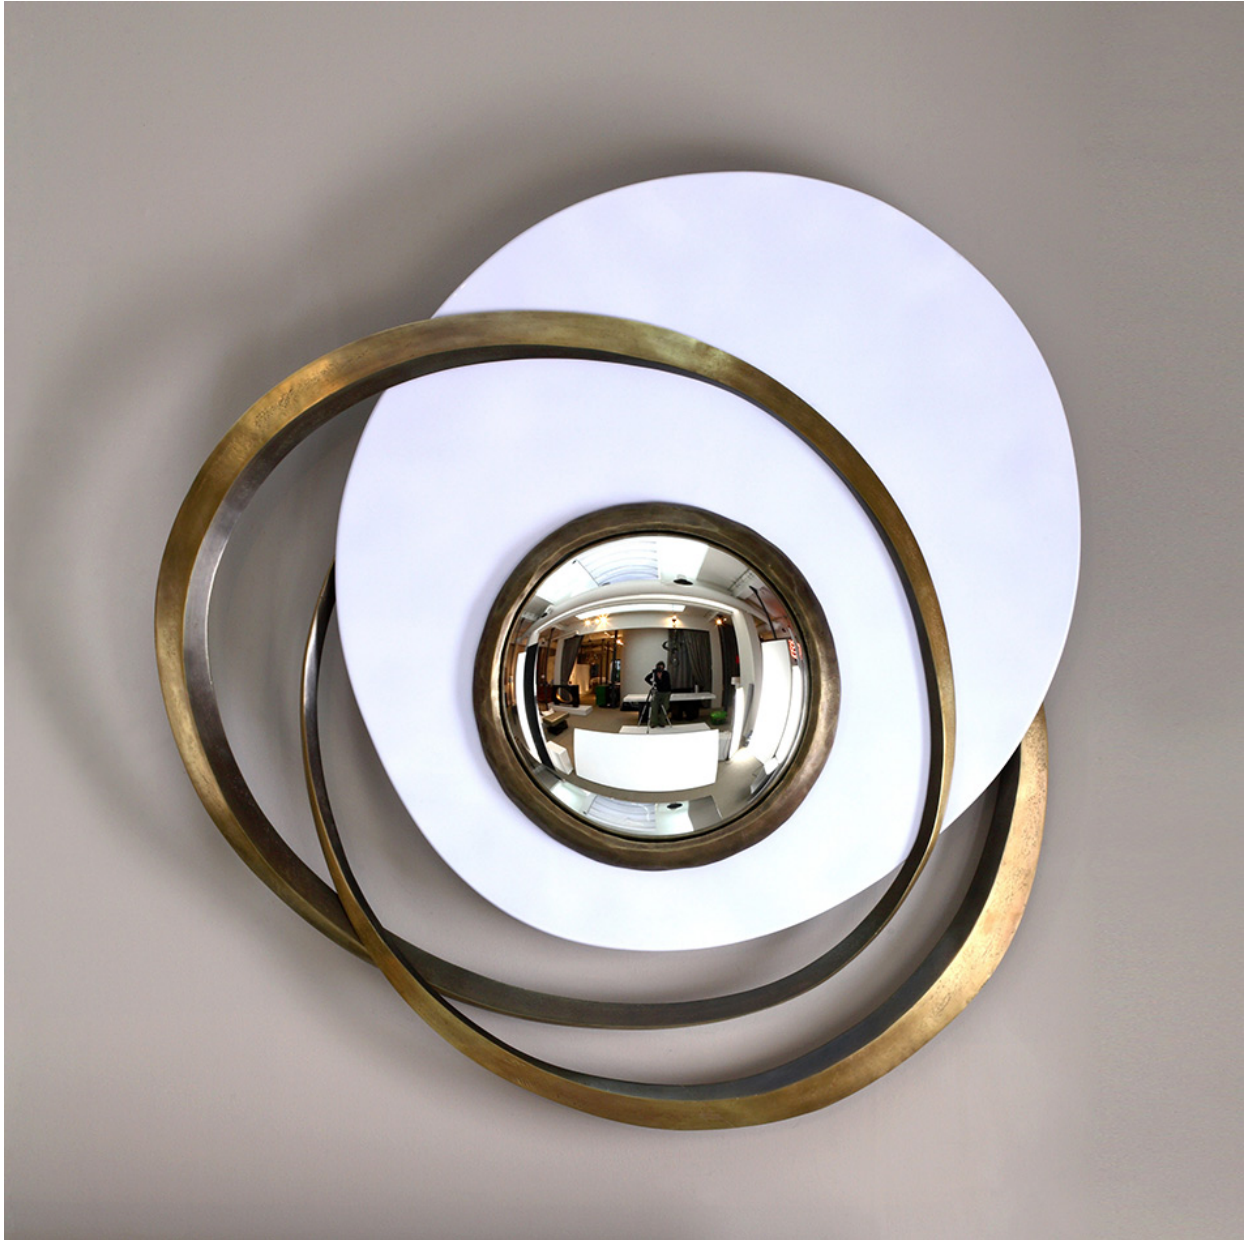

## MIRROR SATURNALES 311 HERVÉ VAN DER STRAETEN

Golden-brown patinated bronze and chocolate patinated bronze inside, faded plum lacquered wood, curved mirror  
W. 39.8 in x H. 42.9 in - mirror: Ø 13 in - 44lbs  
Also exists in chalcedony lacquered wood