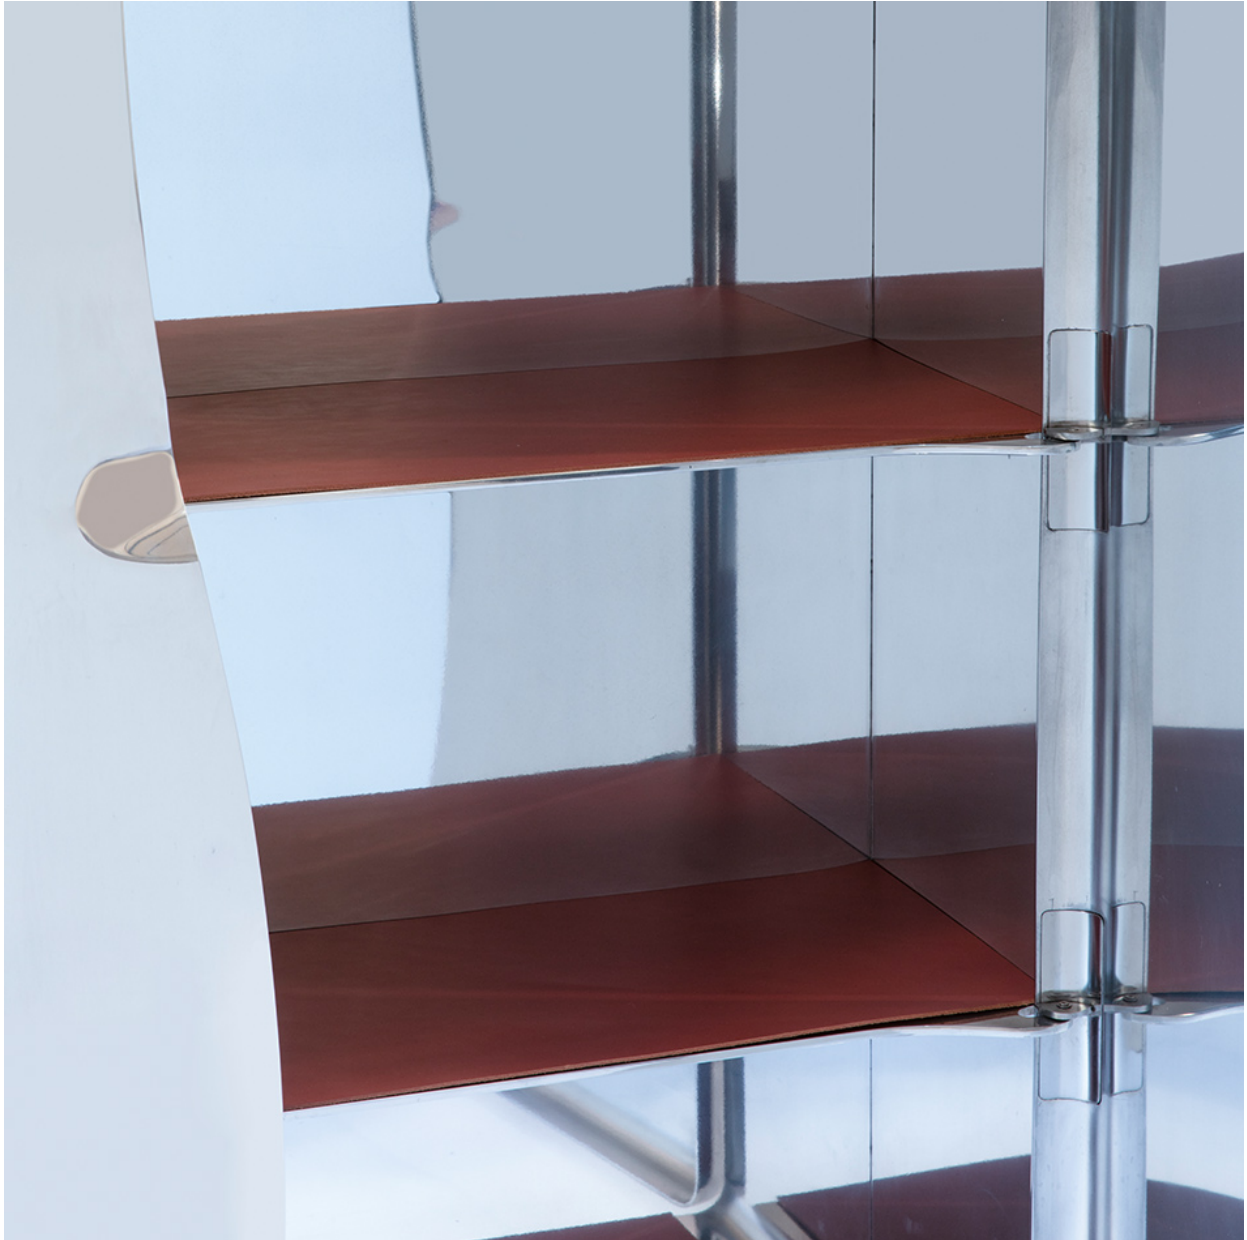

RALPH PUCCI

MEUBLE D'APPUI XAVIER LUST

Edition of 12

Description: Mirror polished aluminum

Dimensions: 40.3" W x 16.7" D x 58.7" H

NEW YORK

44 W. 18th St
New York, NY 10011
Mon-Fri 9AM - 6PM

MIAMI

550 NW. 28th St.
Miami, FL 33127
Mon-Fri 9AM - 5PM

LOS ANGELES

1025 N. McCadden Pl.
Los Angeles, CA 90038
Mon-Fri 9AM - 5PM

LONDON

Returning Soon