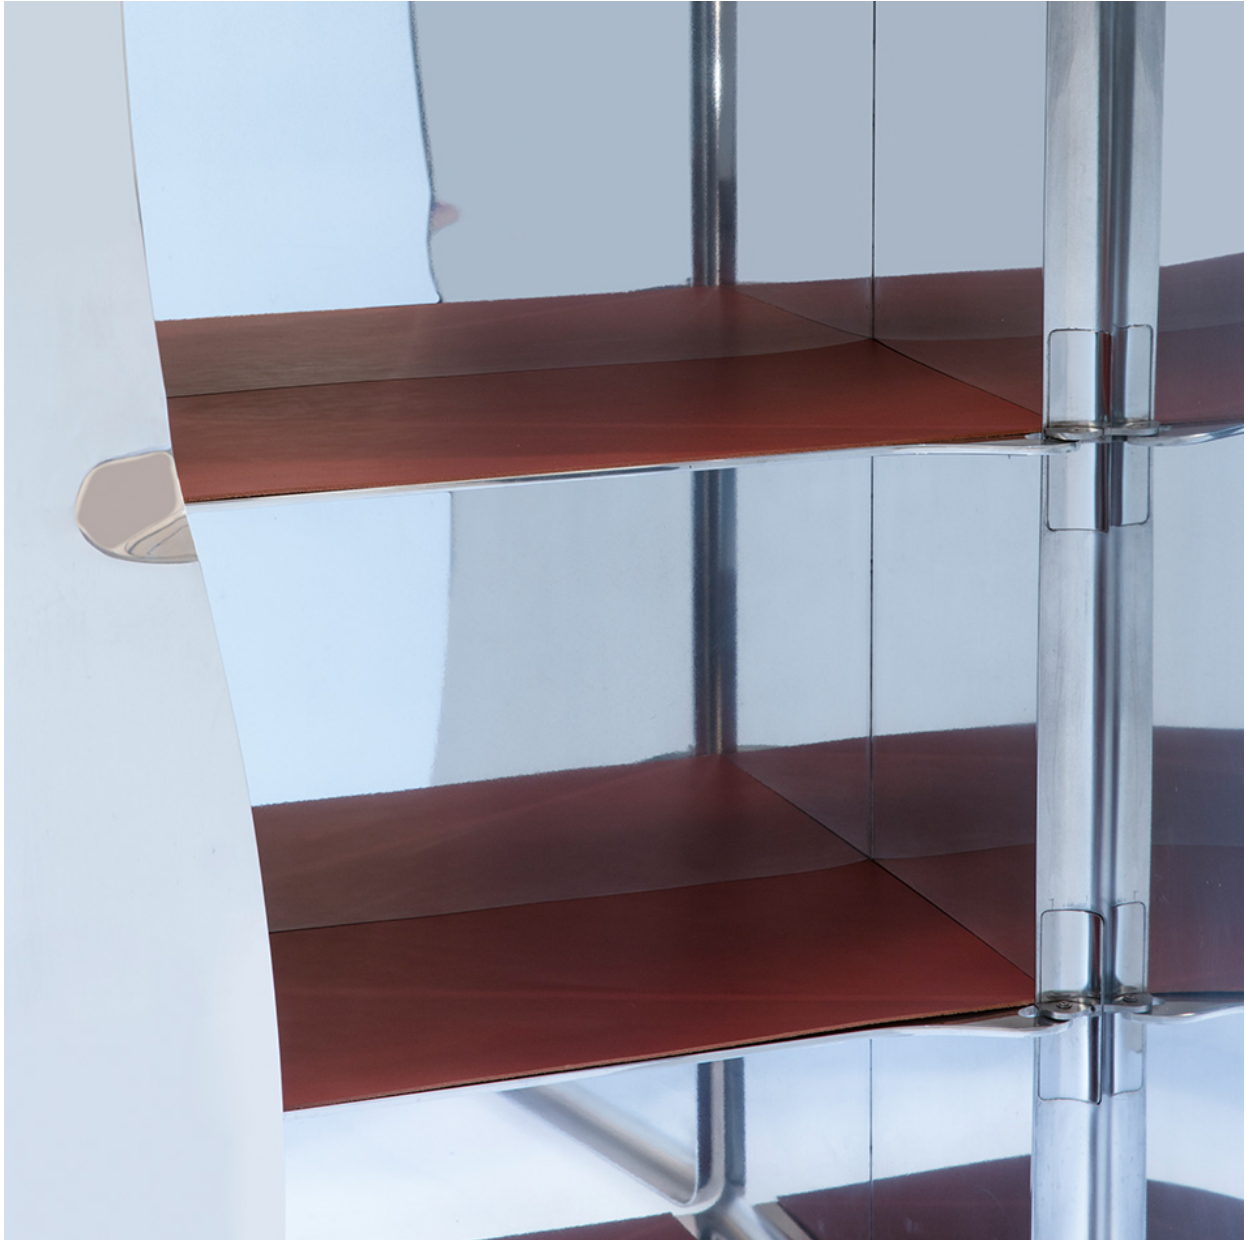

RALPH PUCCI

MEUBLE D'APPUI XAVIER LUST

Mirror polished aluminum
Limited Edition of 12 (8 + 4AP)
43" x 13.5" x 59"H

NEW YORK
44 W. 18th St
New York, NY 10011
212-633-0452

MIAMI
550 NW. 28th St.
Miami, FL 33127
305-438-3771

LOS ANGELES
1025 N. McCadden Pl.
Los Angeles, CA 90038
310-360-9707

LONDON
Coming Soon