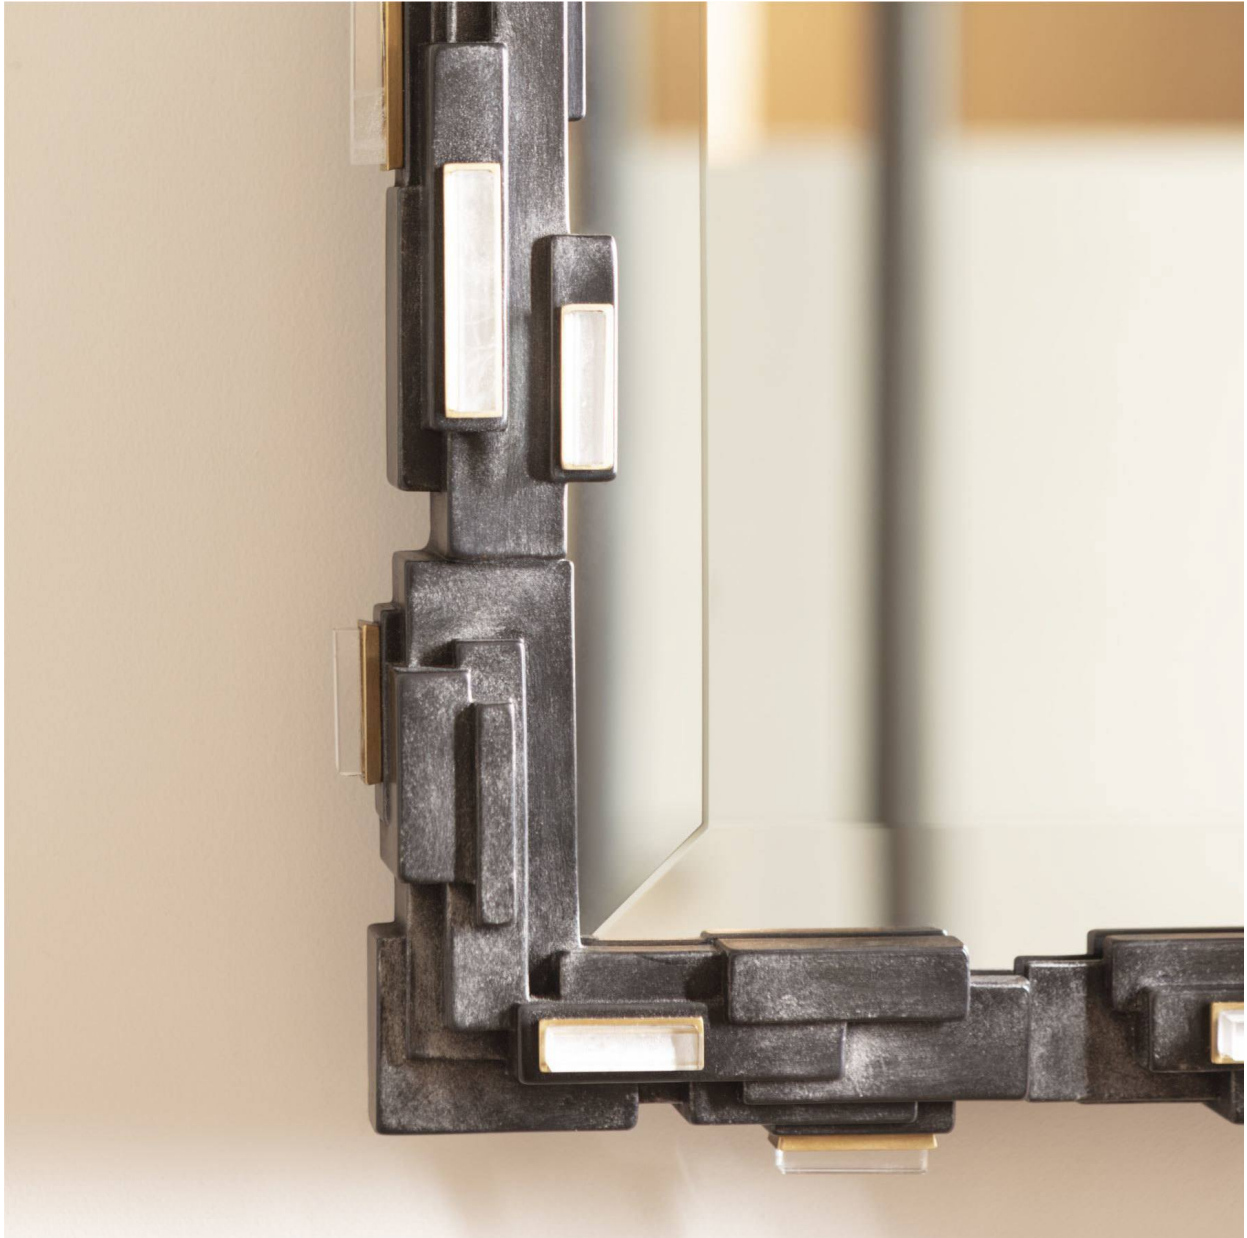

RALPH PUCCI

MIRROR BUZZ 577 HERVÉ VAN DER STRAETEN

Edition of 20

Description: Patinated bronze, rock crystal
Dimensions: 36.22" W x 3.15" D x 57.48" H

NEW YORK

44 W. 18th St
New York, NY 10011
Mon-Fri 9AM - 6PM

MIAMI

550 NW. 28th St.
Miami, FL 33127
Mon-Fri 9AM - 5PM

LOS ANGELES

1025 N. McCadden Pl.
Los Angeles, CA 90038
Mon-Fri 9AM - 5PM

LONDON

Coming Soon