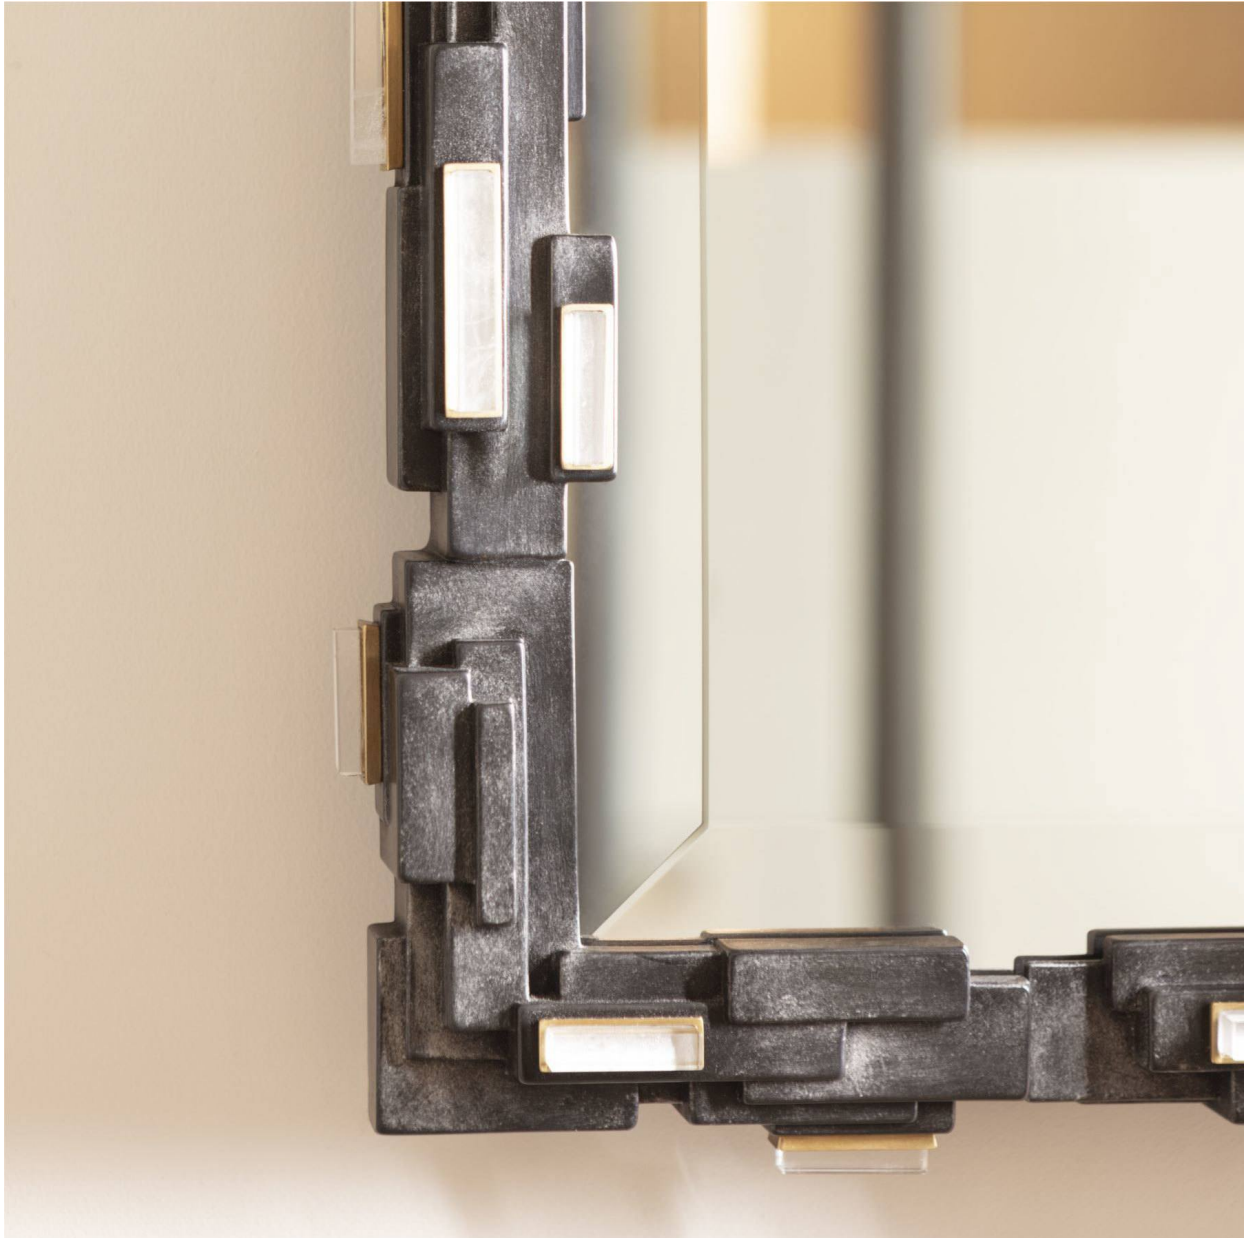

RALPH PUCCI

MIRROR BUZZ 577 HERVÉ VAN DER STRAETEN

Edition of 20

Description: Patinated bronze, rock crystal

Dimensions: 36.22" W x 3.15" D x 57.48" H

NEW YORK

44 W. 18th St
New York, NY 10011

Monday - Friday 9:00 AM - 6:00 PM