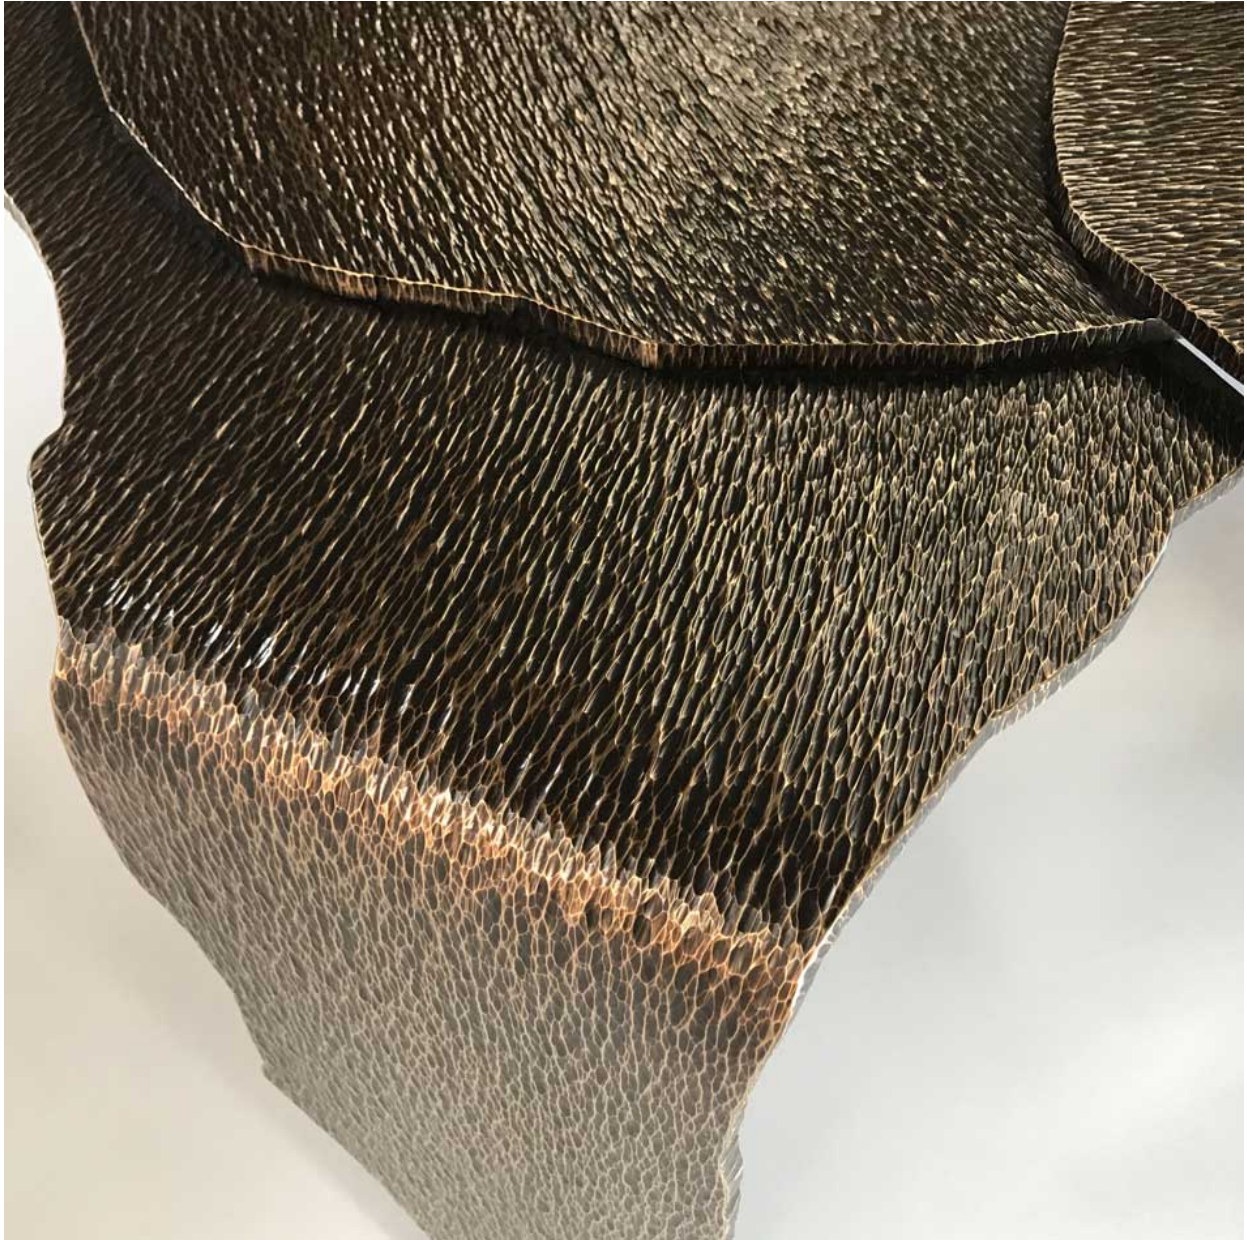

RALPHPUCCI

MANTLE LOW TABLE STEFAN BISHOP

Description: Hand textured bronze
Dimensions: 48" L x 48" W x 18" H

NEW YORK
44 W. 18th St
New York, NY 10011
Mon-Fri 9AM - 6PM

MIAMI
550 NW. 28th St.
Miami, FL 33127
Mon-Fri 9AM - 5PM

LOS ANGELES
1025 N. McCadden Pl.
Los Angeles, CA 90038
Mon-Fri 9AM - 5PM

LONDON
Coming Soon

RALPHPUCCI

MANTLE LOW TABLE STEFAN BISHOP

Description: Hand textured bronze
Dimensions: 48" L x 48" W x 18" H

NEW YORK
44 W. 18th St
New York, NY 10011
Mon-Fri 9AM - 6PM

MIAMI
550 NW. 28th St.
Miami, FL 33127
Mon-Fri 9AM - 5PM

LOS ANGELES
1025 N. McCadden Pl.
Los Angeles, CA 90038
Mon-Fri 9AM - 5PM

LONDON
Coming Soon

RALPHPUCCI

MANTLE LOW TABLE STEFAN BISHOP

Description: Hand textured bronze
Dimensions: 48" L x 48" W x 18" H