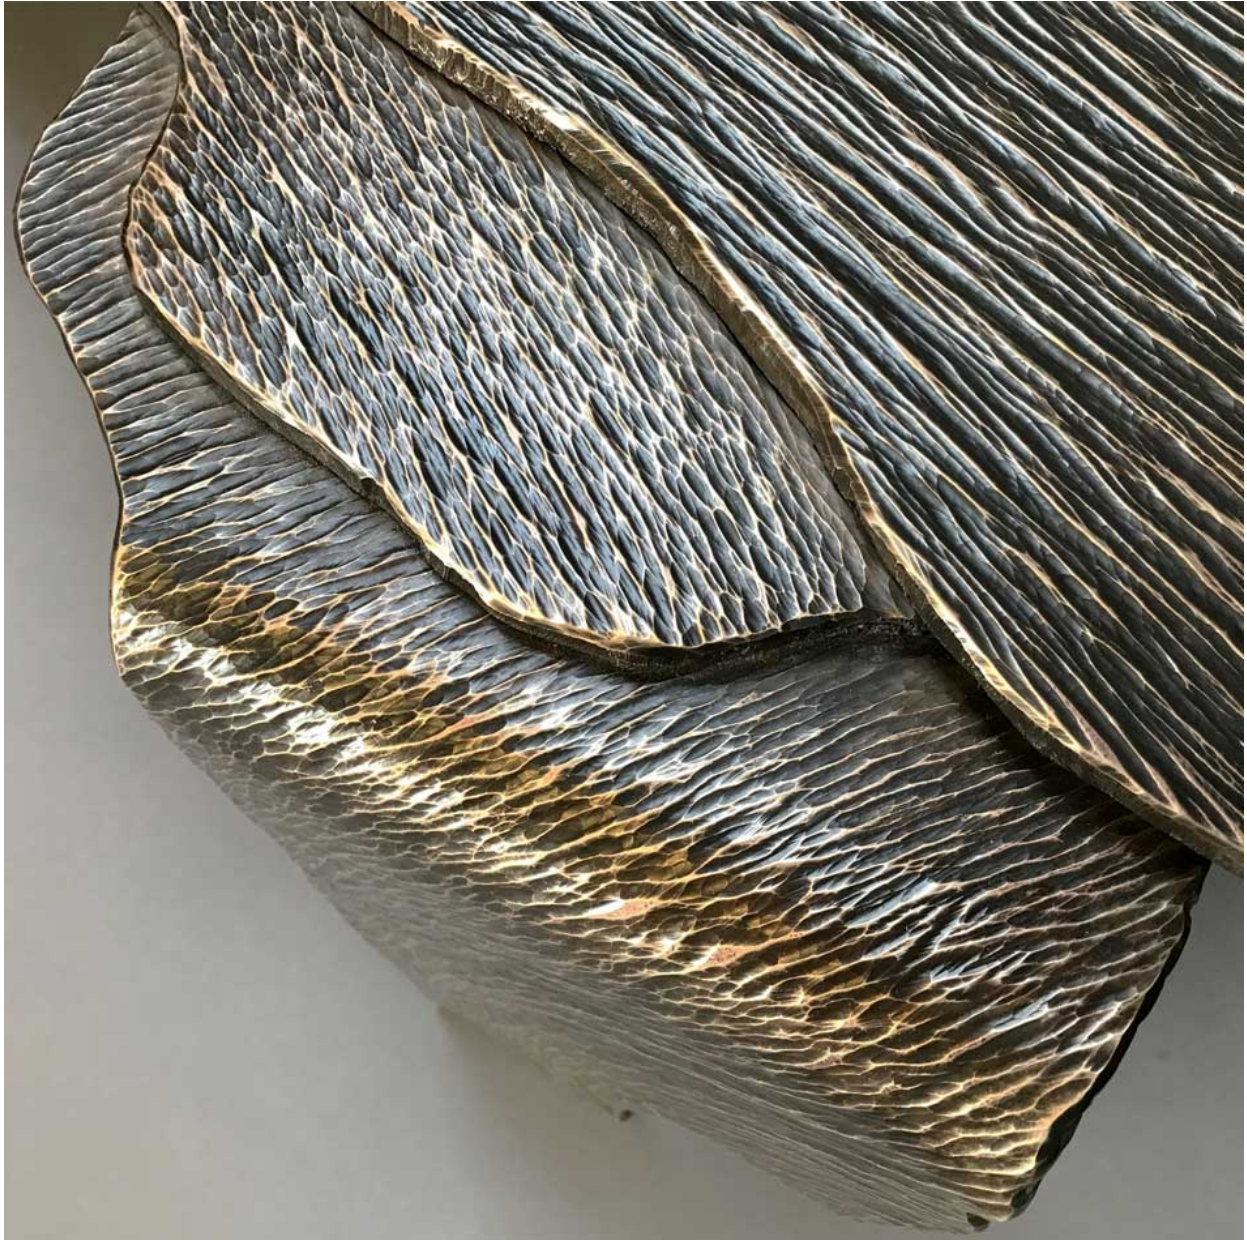

RALPHPUCCI

MANTLE BENCH STEFAN BISHOP

Description: Hand textured bronze
Dimensions: 80" L x 34" W x 18" H

NEW YORK

44 W. 18th St
New York, NY 10011

Monday - Friday 9:00 AM - 6:00 PM

MIAMI

550 NW. 28th St.
Miami, FL 33127

Monday - Friday 9:00 AM - 5:00 PM

LOS ANGELES

1025 N. McCadden Pl.
Los Angeles, CA 90038

Monday - Friday 9:00 AM - 5:00 PM

LONDON

Coming Soon