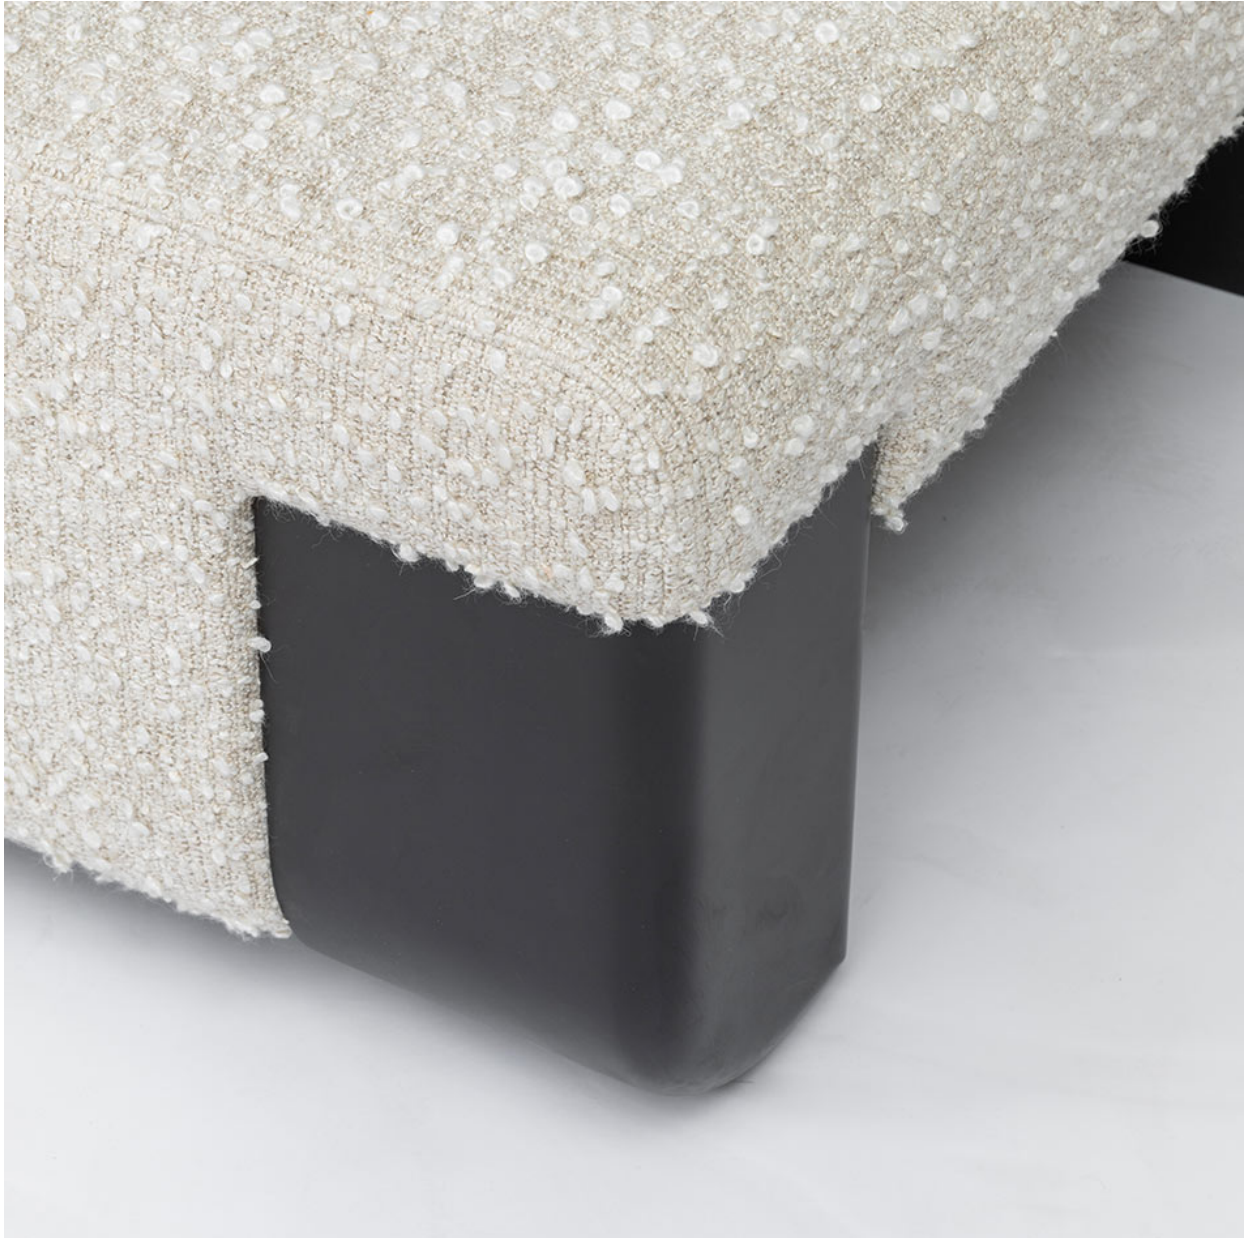

Coming Soon

RALPHPUCCI

MAGMA BRONZE LOUNGE CHAIR NINA SEIRAFI

Description: Bronze and Upholstery
Dimensions: 31" W x 31" D x 31" H, SH 14"

NEW YORK

44 W. 18th St
New York, NY 10011

Monday - Friday 9:00 AM - 6:00 PM