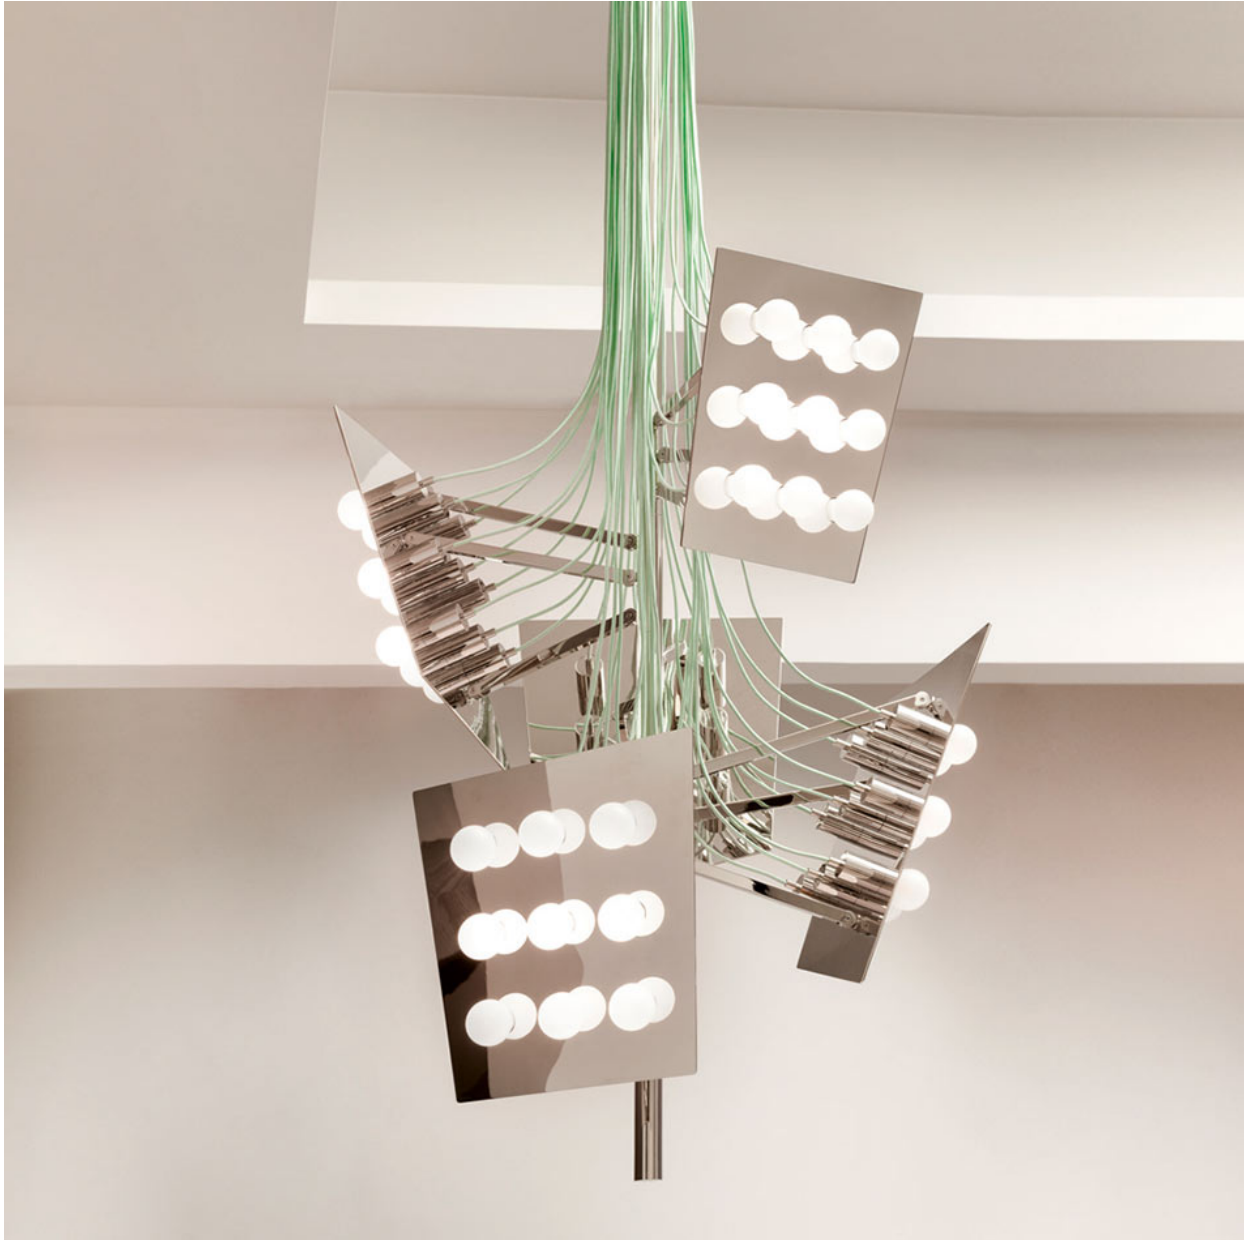

## LUSTRE BACKSTAGE 584 HERVÉ VAN DER STRAETEN

Edition of 8

Description: Nickel-plated brass and woven cable

Dimensions: 37.8" W x 37.8" D x 94.49" H

Weight: 165 lbs