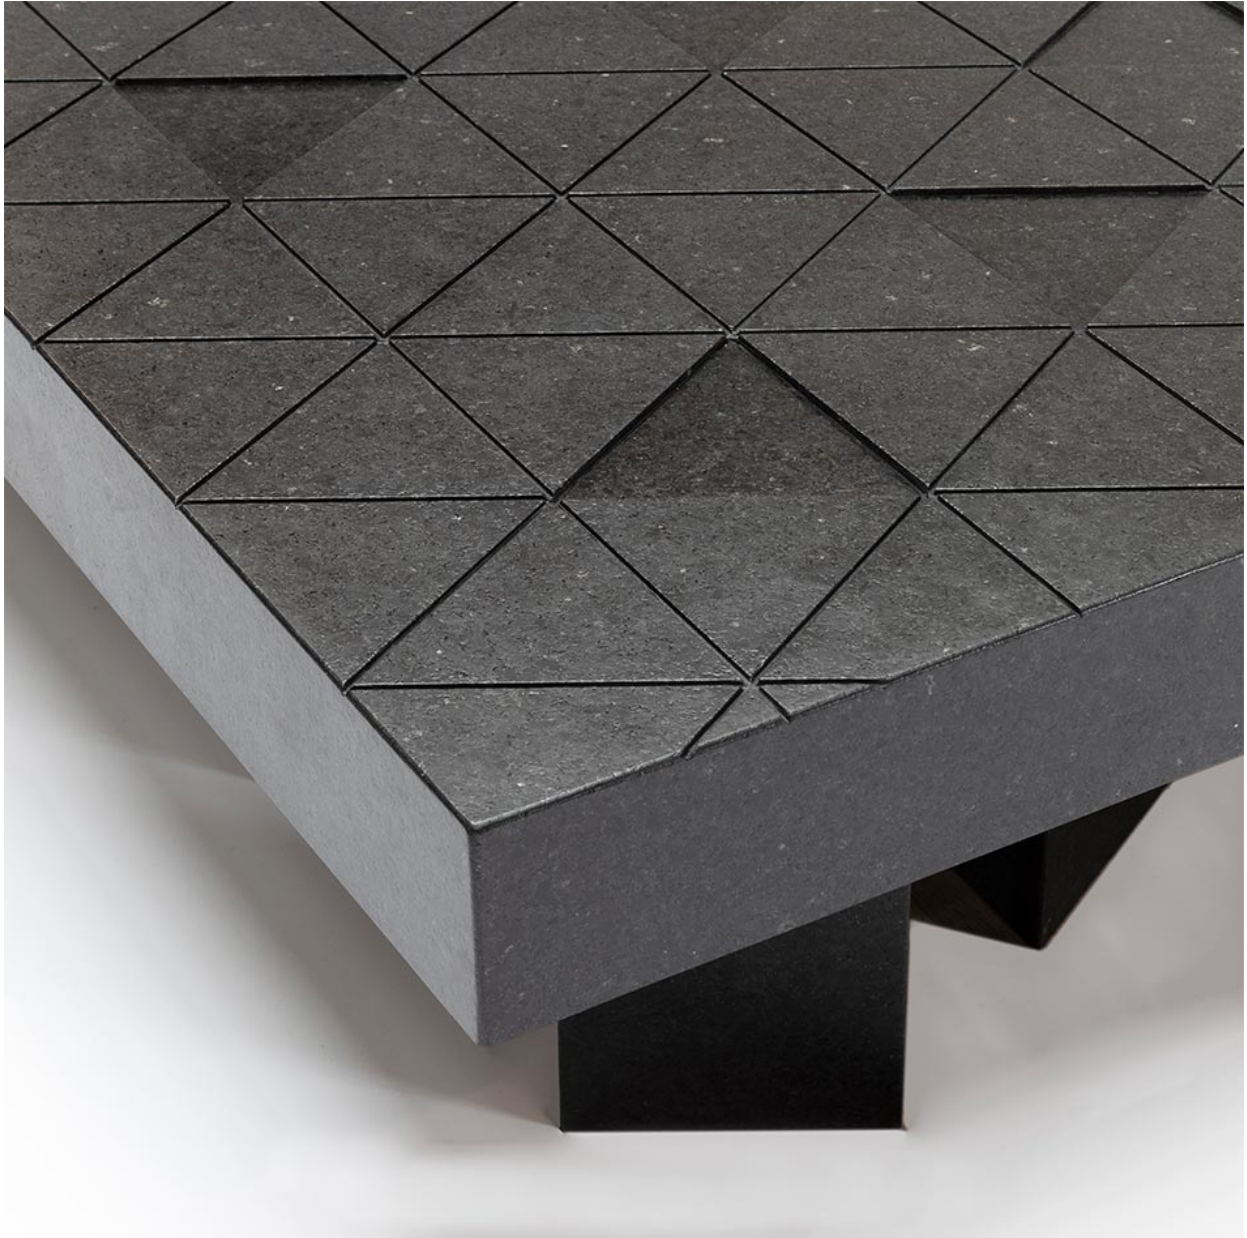

RALPHPUCCI

LAVA COFFEE TABLE NINA SEIRAFI

Description: Lava Stone
Dimensions: 62" L x 45" W x 17" H

NEW YORK

44 W. 18th St
New York, NY 10011

Monday - Friday 9:00 AM - 6:00 PM

MIAMI

550 NW. 28th St.
Miami, FL 33127

Monday - Friday 9:00 AM - 5:00 PM

LOS ANGELES

1025 N. McCadden Pl.
Los Angeles, CA 90038

Monday - Friday 9:00 AM - 5:00 PM

LONDON

Coming Soon