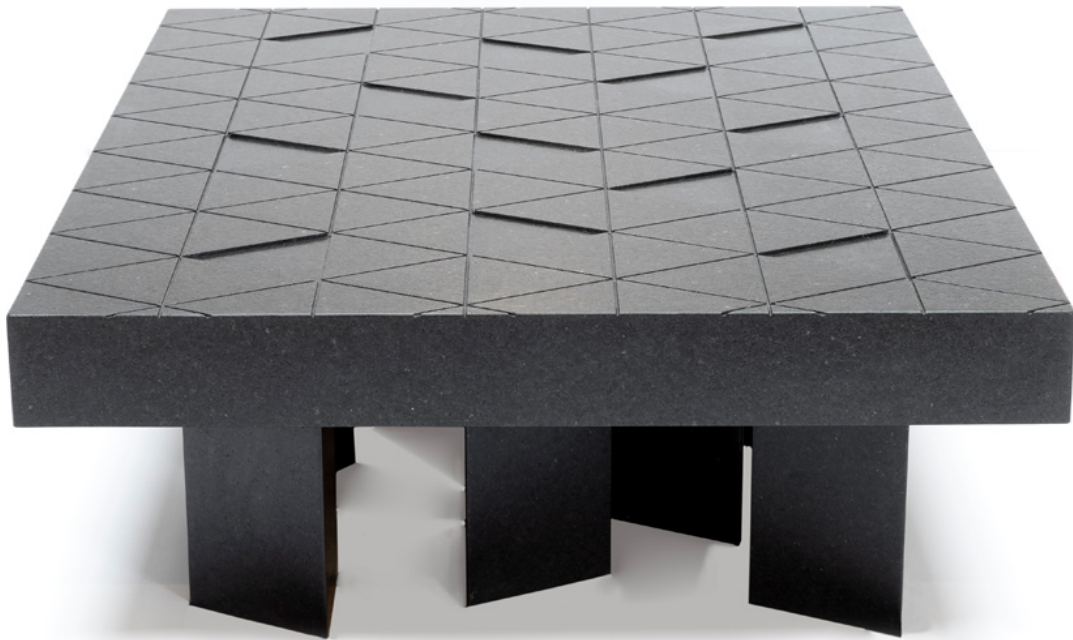

RALPHPUCCI

LAVA COFFEE TABLE NINA SEIRAFI

Description: Lava Stone
Dimensions: 62" L x 45" W x 17" H

NEW YORK

44 W. 18th St
New York, NY 10011
Monday - Friday 9:00 AM - 6:00 PM

MIAMI

550 NW. 28th St.
Miami, FL 33127
Monday - Friday 9:00 AM - 5:00 PM

LOS ANGELES

1025 N. McCadden Pl.
Los Angeles, CA 90038
Monday - Friday 9:00 AM - 5:00 PM

LONDON

Coming Soon

RALPHPUCCI

LAVA COFFEE TABLE NINA SEIRAFI

Description: Lava Stone
Dimensions: 62" L x 45" W x 17" H

Coming Soon

RALPHPUCCI

LAVA COFFEE TABLE NINA SEIRAFI

Description: Lava Stone
Dimensions: 62" L x 45" W x 17" H

NEW YORK

44 W. 18th St
New York, NY 10011
Monday - Friday 9:00 AM - 6:00 PM

MIAMI

550 NW. 28th St.
Miami, FL 33127
Monday - Friday 9:00 AM - 5:00 PM