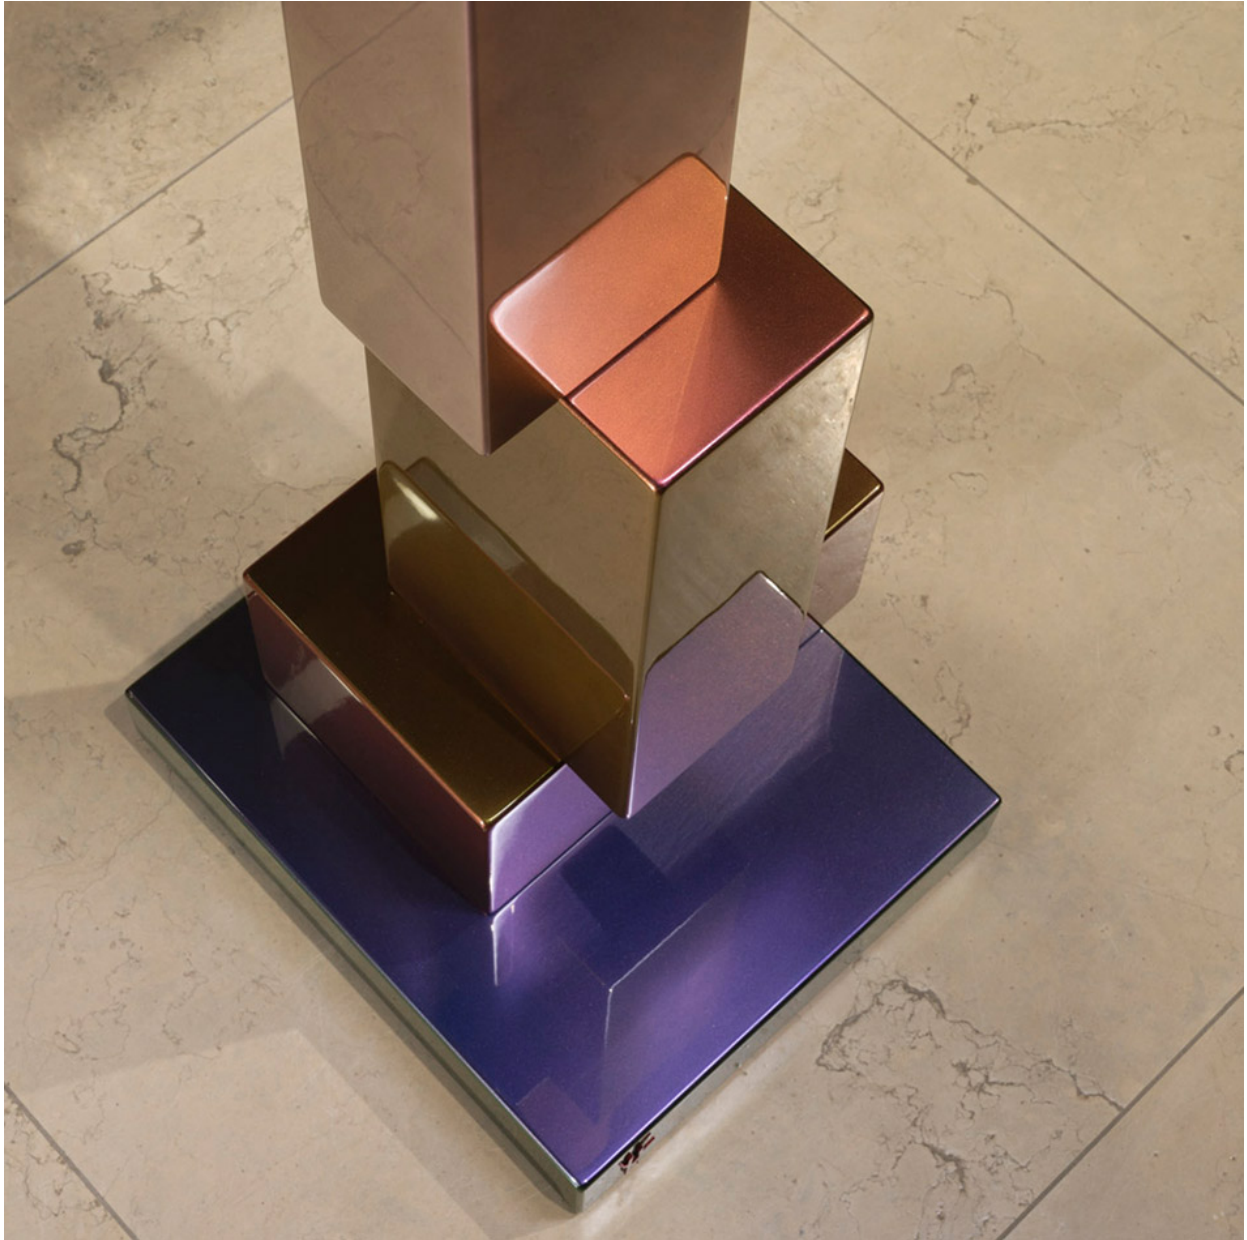

RALPHPUCCI

LAMPADAIRE DESINVOLTE 522 HERVÉ VAN DER STRAETEN

Description: Parchment and fabric lampshade
Dimensions: 9.69" W x 14.57" D x 67.32" H
Lighting: 2 dimmable E26 60W bulbs
Weight: 26.46 lbs

NEW YORK
44 W. 18th St
New York, NY 10011
Mon-Fri 9AM - 6PM

MIAMI
550 NW. 28th St.
Miami, FL 33127
Mon-Fri 9AM - 5PM

LOS ANGELES
1025 N. McCadden Pl.
Los Angeles, CA 90038
Mon-Fri 9AM - 5PM

LONDON
Returning Soon