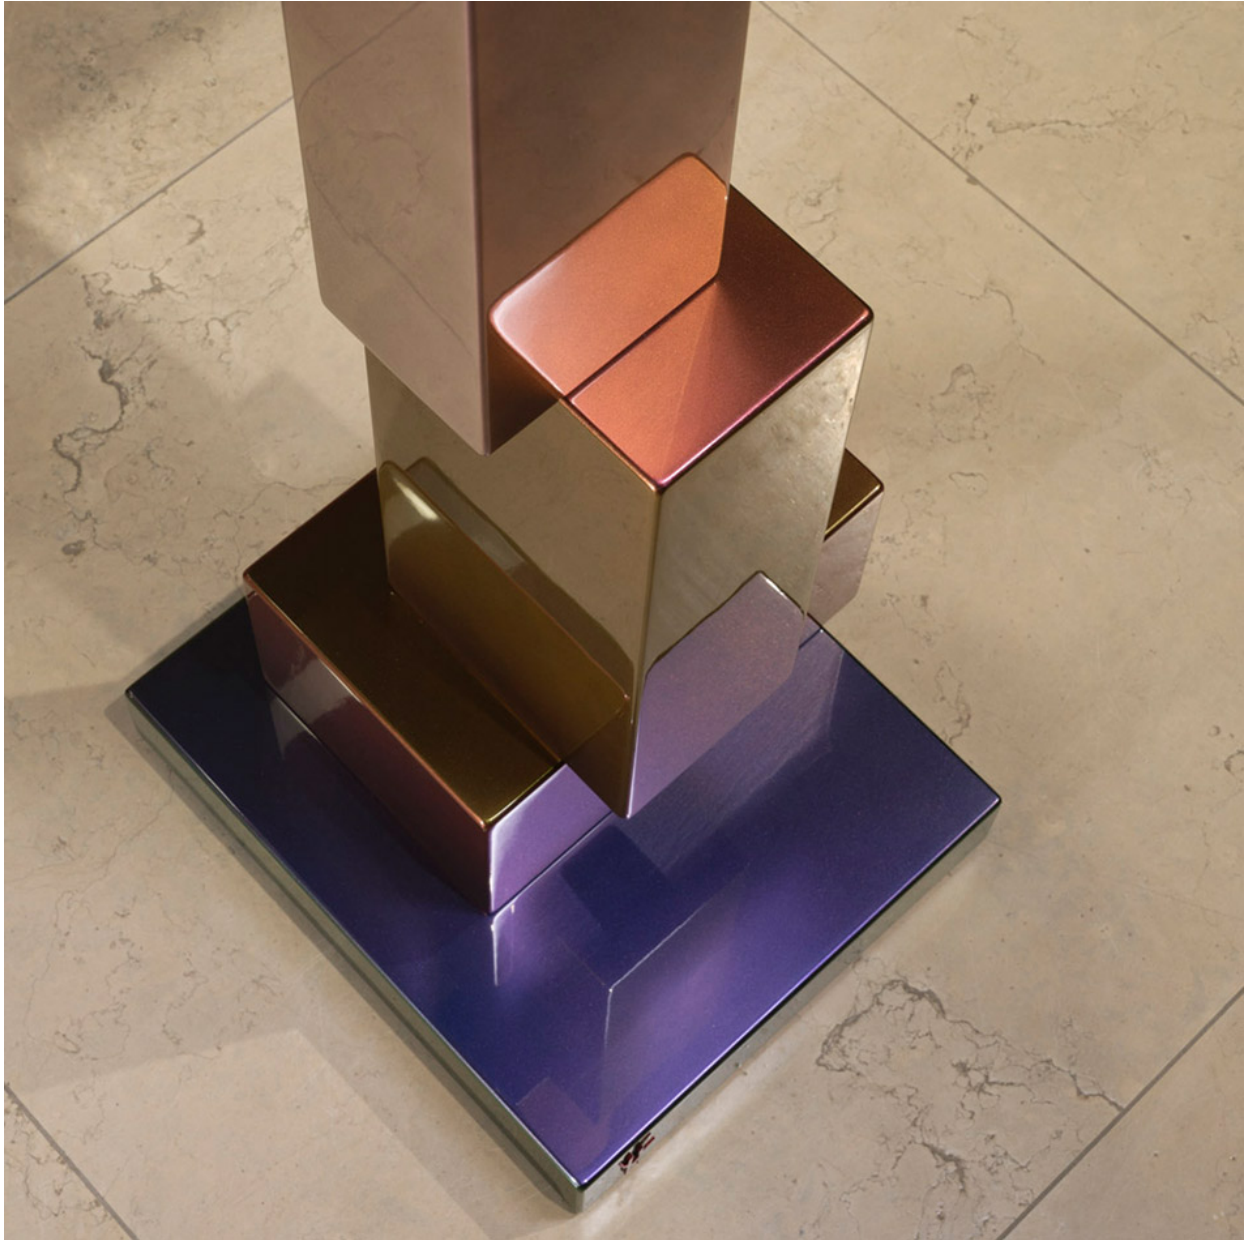

RALPHUCCI

LAMPADAIRE DESINVOLTE 522 HERVÉ VAN DER STRAETEN

Description: Lacquered wood, parchment and fabric lampshade
Dimensions: 9.69" W x 14.57" D x 67.32" H
Lighting: 2 Dimmable E26 60W Bulbs
Weight: 26.46 lbs

Monday - Friday 9:00 AM - 5:00 PM

LONDON

Coming Soon

RALPHPUCCI

LAMPADAIRE DESINVOLTE 522 HERVÉ VAN DER STRAETEN

Description: Lacquered wood, parchment and fabric lampshade
Dimensions: 9.69" W x 14.57" D x 67.32" H
Lighting: 2 Dimmable E26 60W Bulbs
Weight: 26.46 lbs