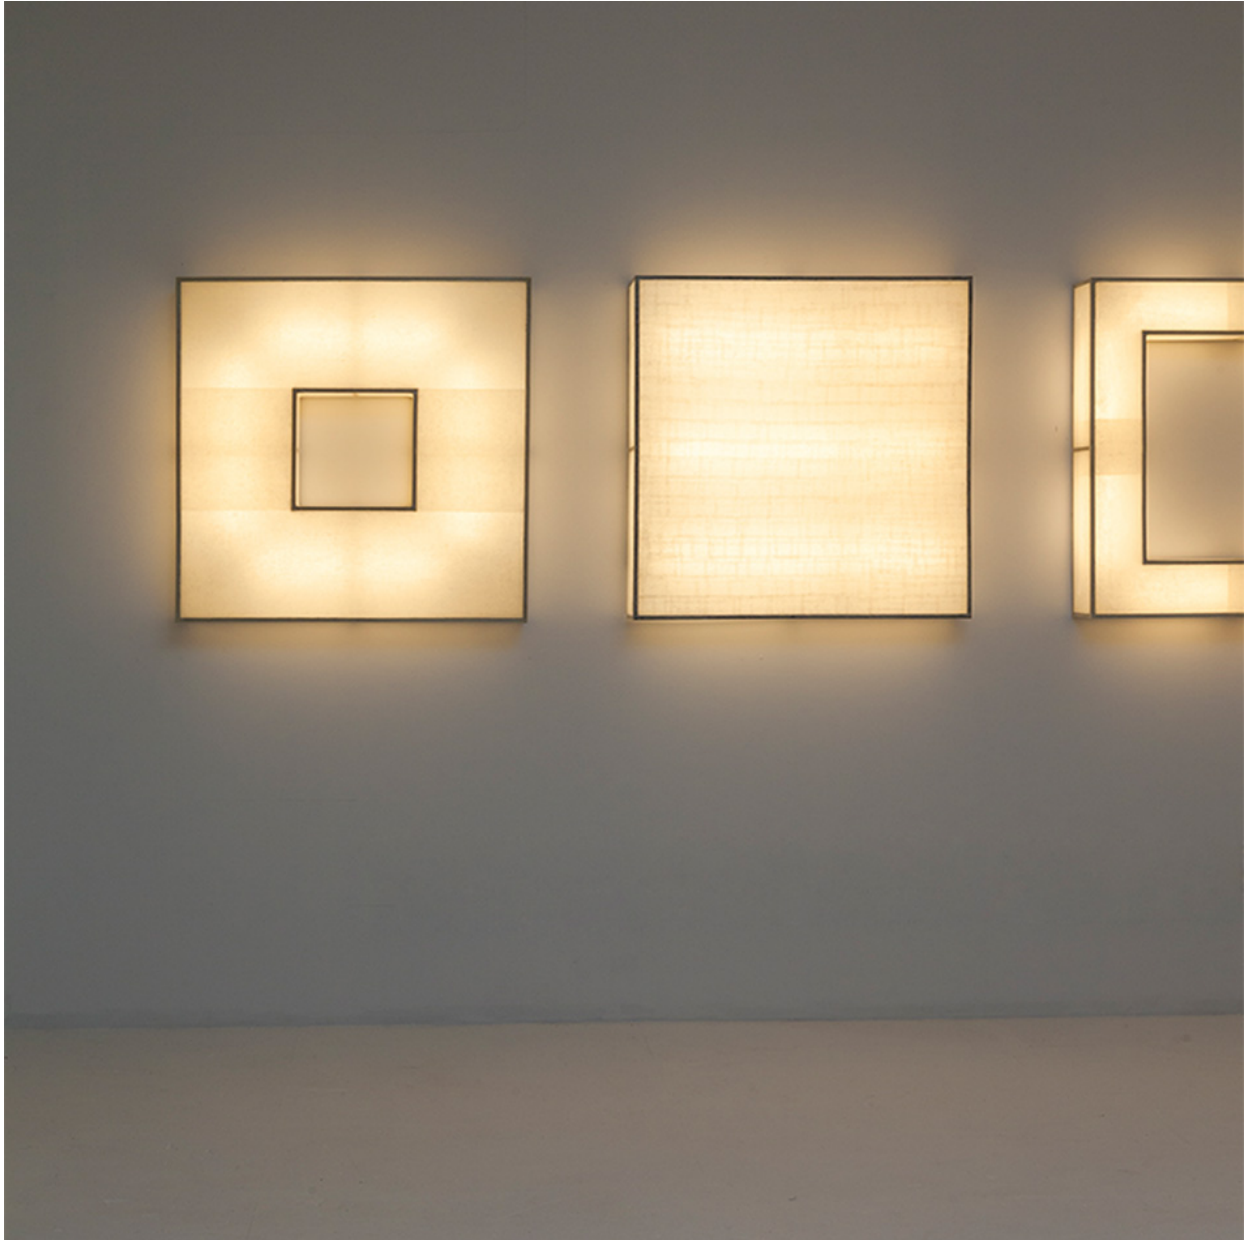

RALPH PUCCI

LIGHT SCULPTURE #33

JOHN WIGMORE

#33

Large Square Wall Sculpture Moriki White Collage Paper Finish

48" H x 48" W x 7"D

3-150W Linestra Bulbs = 450 Total Watts

Incandescent Light Source

UL Wired, and Labeled

#46

NEW YORK

44 W. 18th St
New York, NY 10011

Monday - Friday 9:00 AM - 6:00 PM

MIAMI

550 NW. 28th St.
Miami, FL 33127

Monday - Friday 9:00 AM - 5:00 PM

LOS ANGELES

1025 N. McCadden Pl.
Los Angeles, CA 90038

Monday - Friday 9:00 AM - 5:00 PM

LONDON

Coming Soon