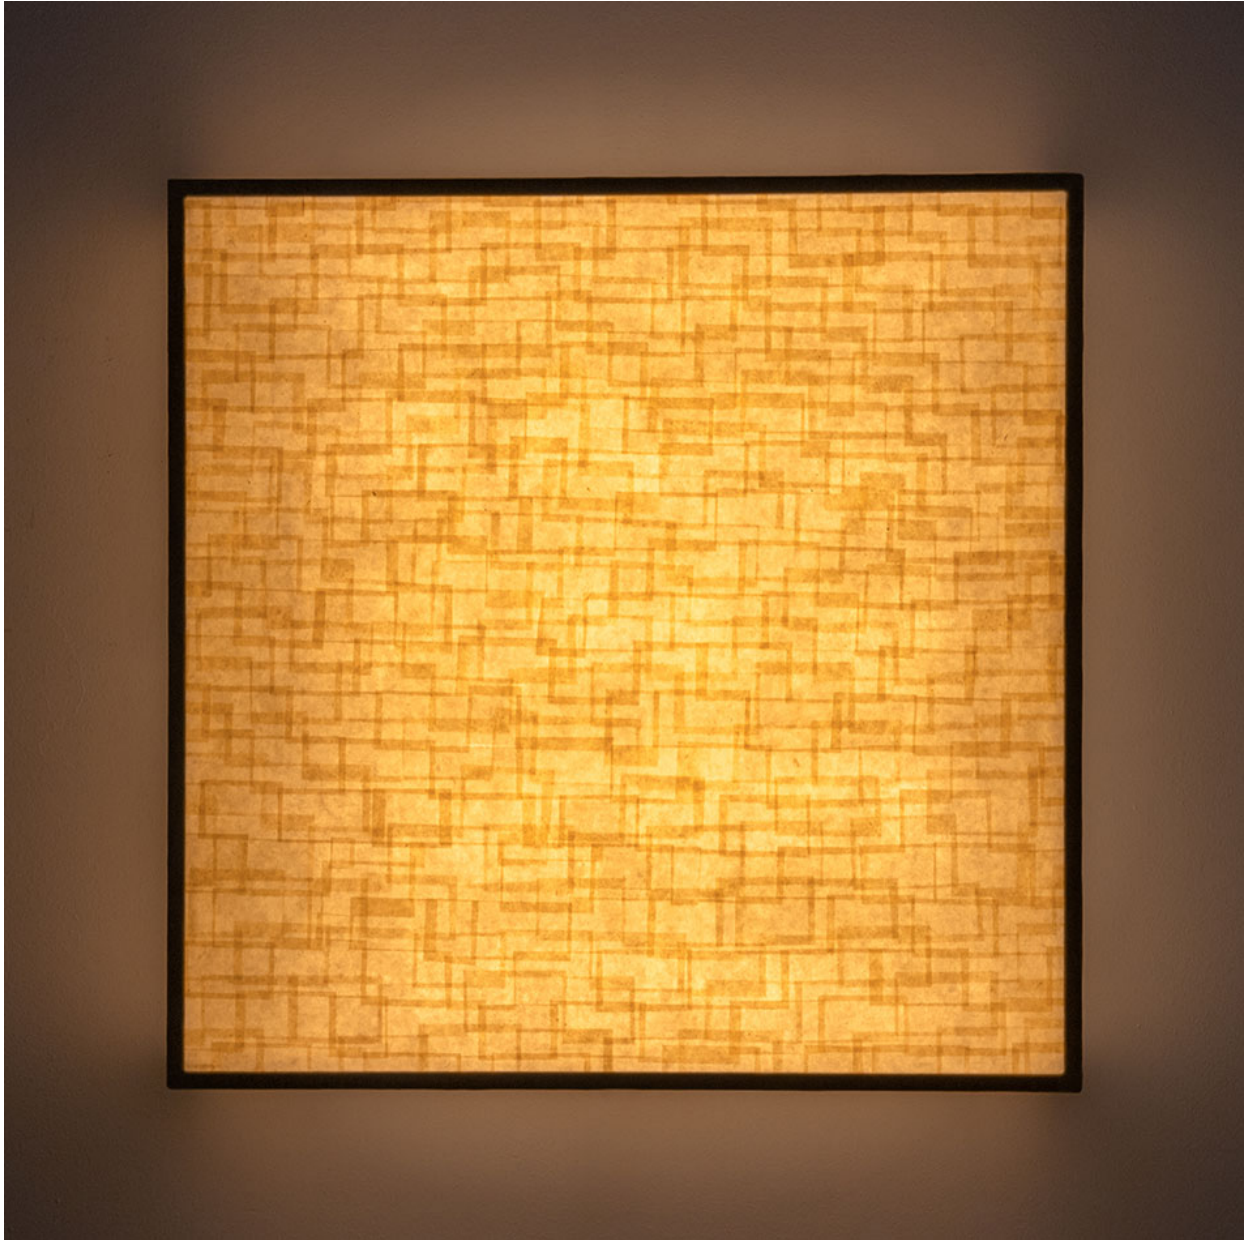

## LIGHT SCULPTURE #33

JOHN WIGMORE

#33

Large Square Wall Sculpture Moriki White Collage Paper Finish

48" H x 48" W x 7"D

3-150W Linestra Bulbs = 450 Total Watts

Incandescent Light Source

UL Wired, and Labeled