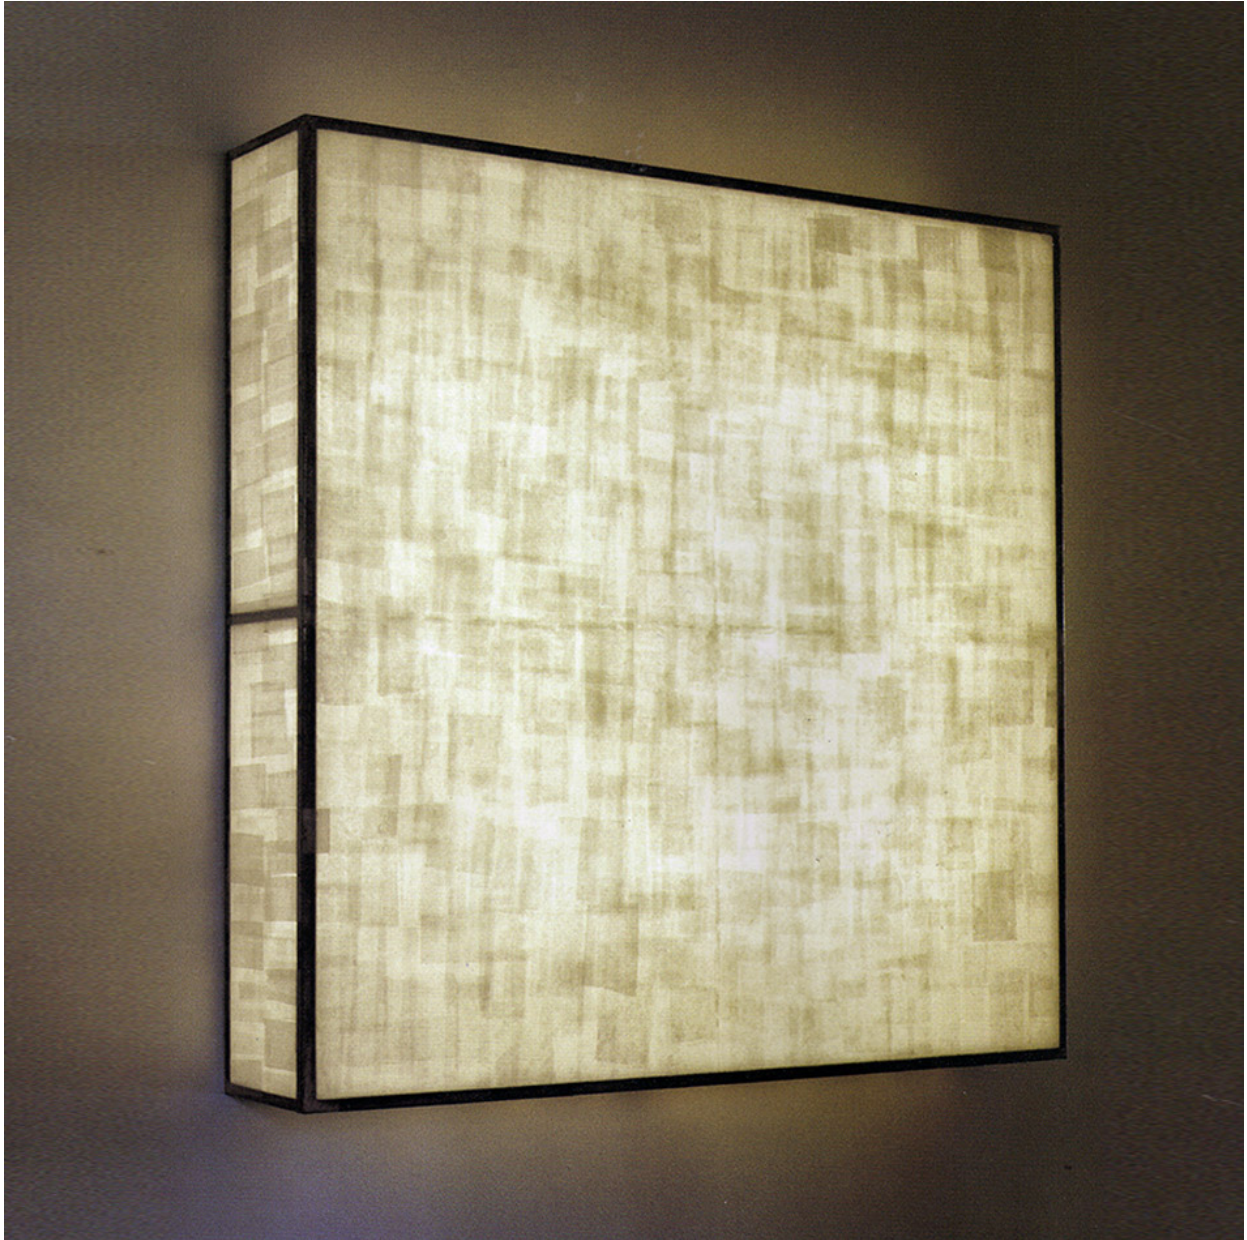

RALPH PUCCI

LIGHT SCULPTURE #33

JOHN WIGMORE

#33

Large Square Wall Sculpture Moriki White Collage Paper Finish

48" H x 48" W x 7"D

3-150W Linestra Bulbs = 450 Total Watts

Incandescent Light Source

UL Wired, and Labeled

#46

NEW YORK

44 W. 18th St
New York, NY 10011

Monday - Friday 9:00 AM - 6:00 PM

MIAMI

550 NW. 28th St.
Miami, FL 33127

Monday - Friday 9:00 AM - 5:00 PM

LOS ANGELES

1025 N. McCadden Pl.
Los Angeles, CA 90038

Monday - Friday 9:00 AM - 5:00 PM

LONDON

Coming Soon