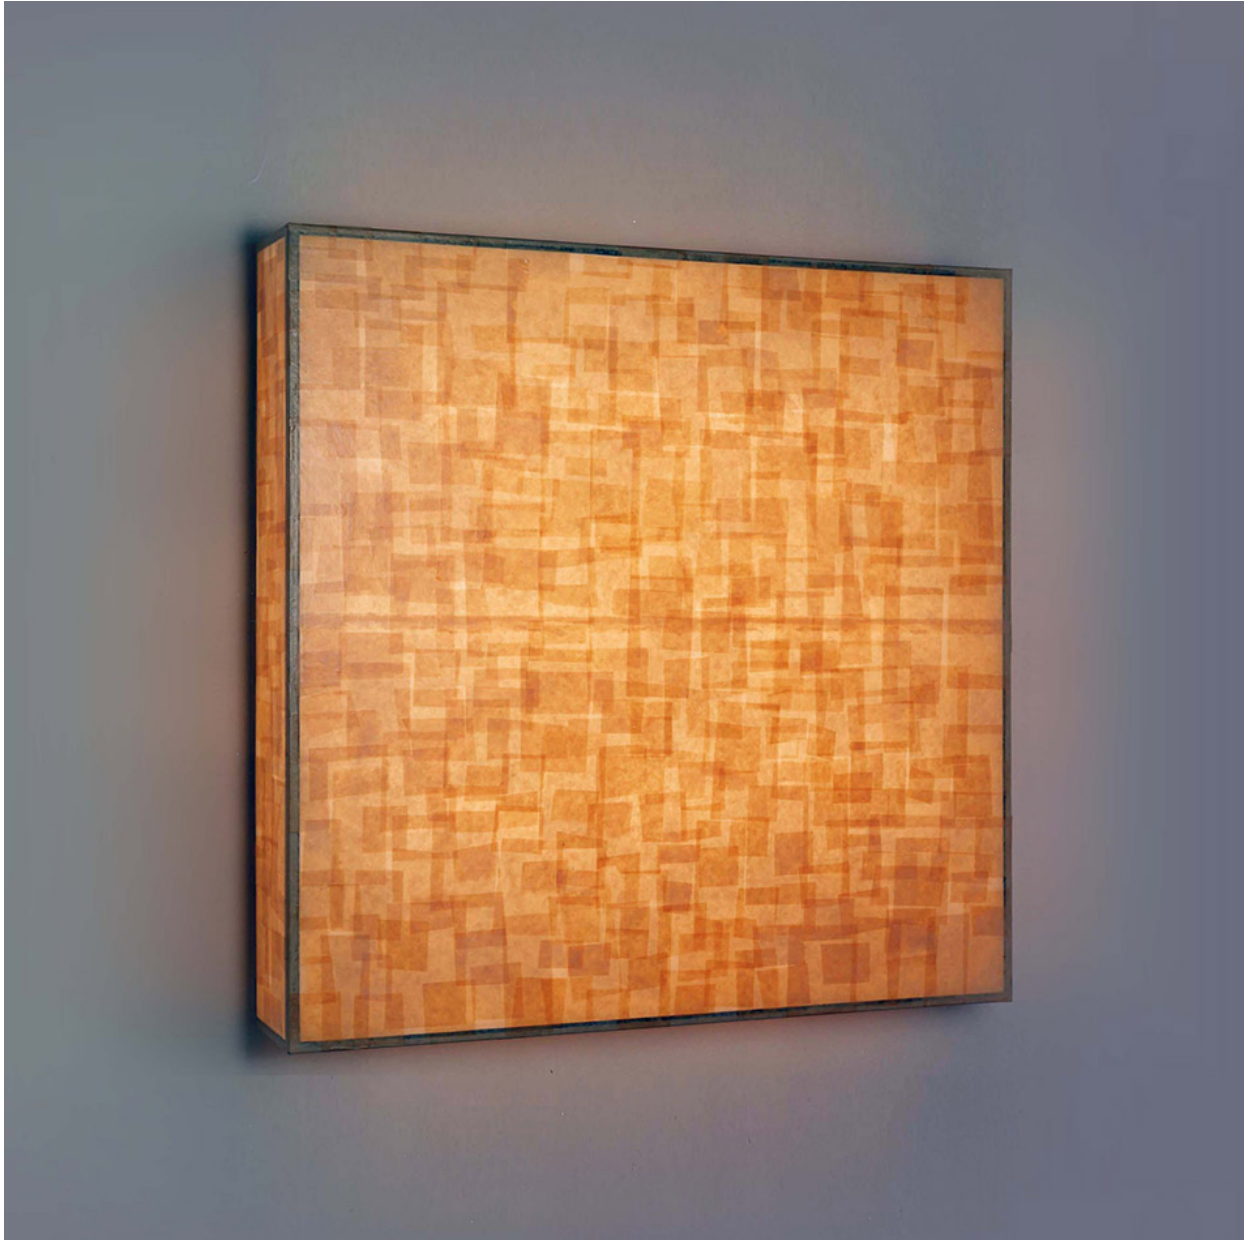

## LIGHT SCULPTURE #32

JOHN WIGMORE

#32

Large Square Wall Sculpture Okawara Yellow Collage Paper Finish

48"Hx48"Wx8"D

3-150W Linestra Bulbs = 450 Total Watts

Incandescent Light Source

UL Wired, and Labeled