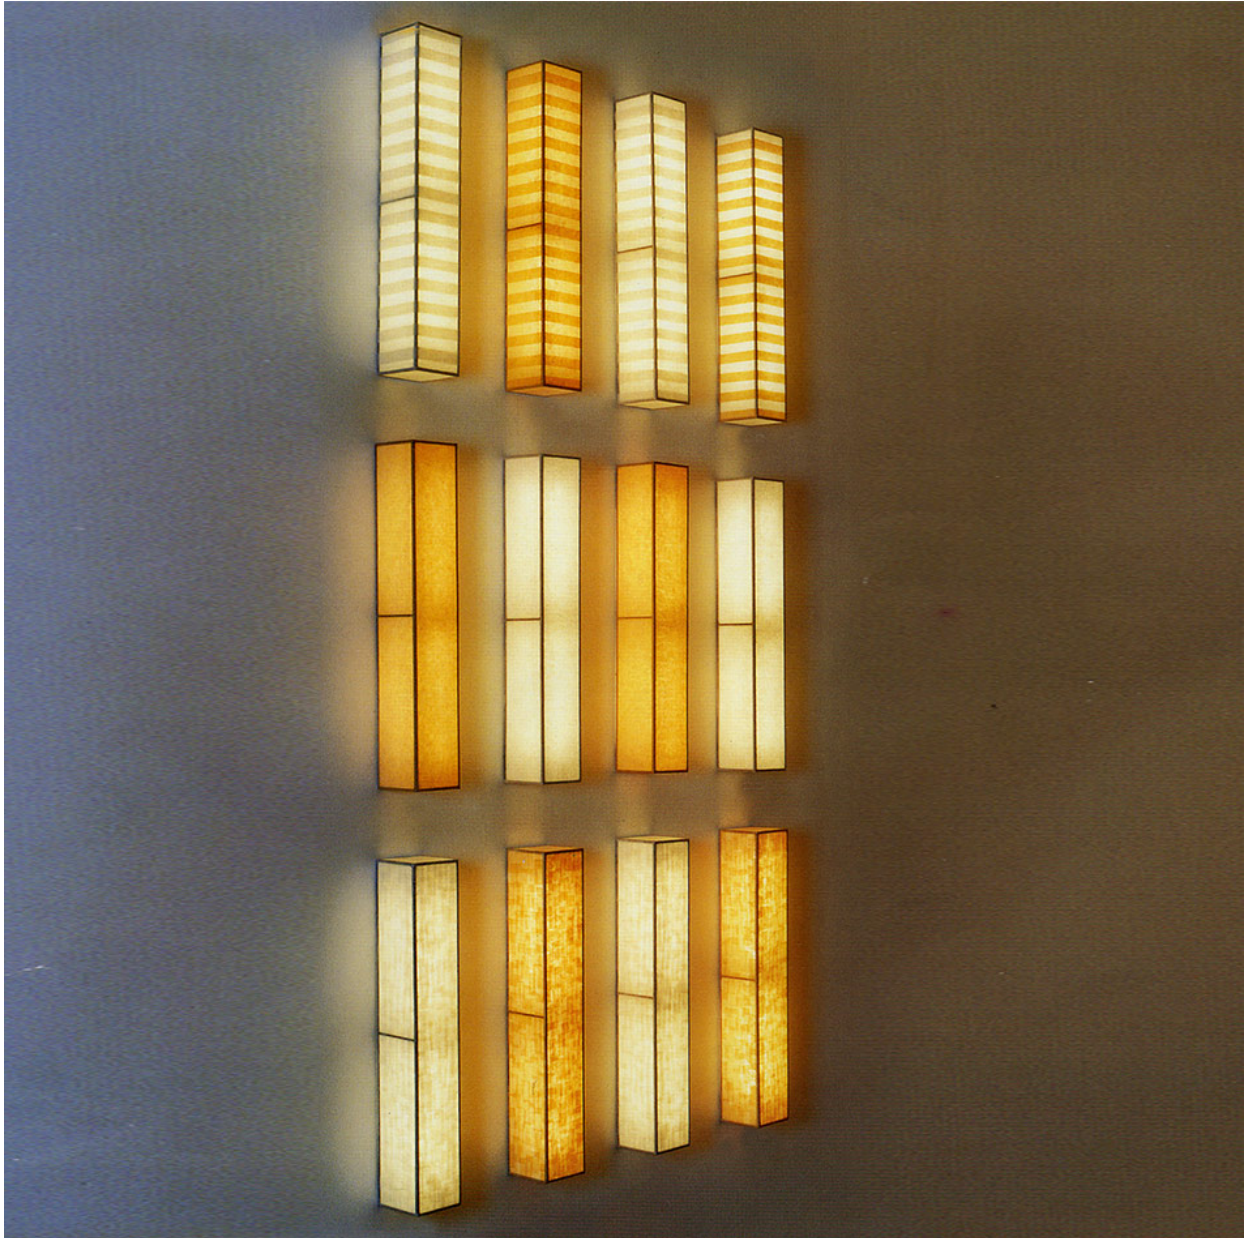

RALPH PUCCI

LIGHT SCULPTURE #22 – #28 JOHN WIGMORE

#22 - #28
Vertical Sconces
24" H x 5" W x 5"D
1-60W Linestra Bulbs = 60 Total Watts
Incandescent Light Source
UL Wired, and Labeled

NEW YORK
44 W. 18th St
New York, NY 10011
Mon-Fri 9AM - 6PM