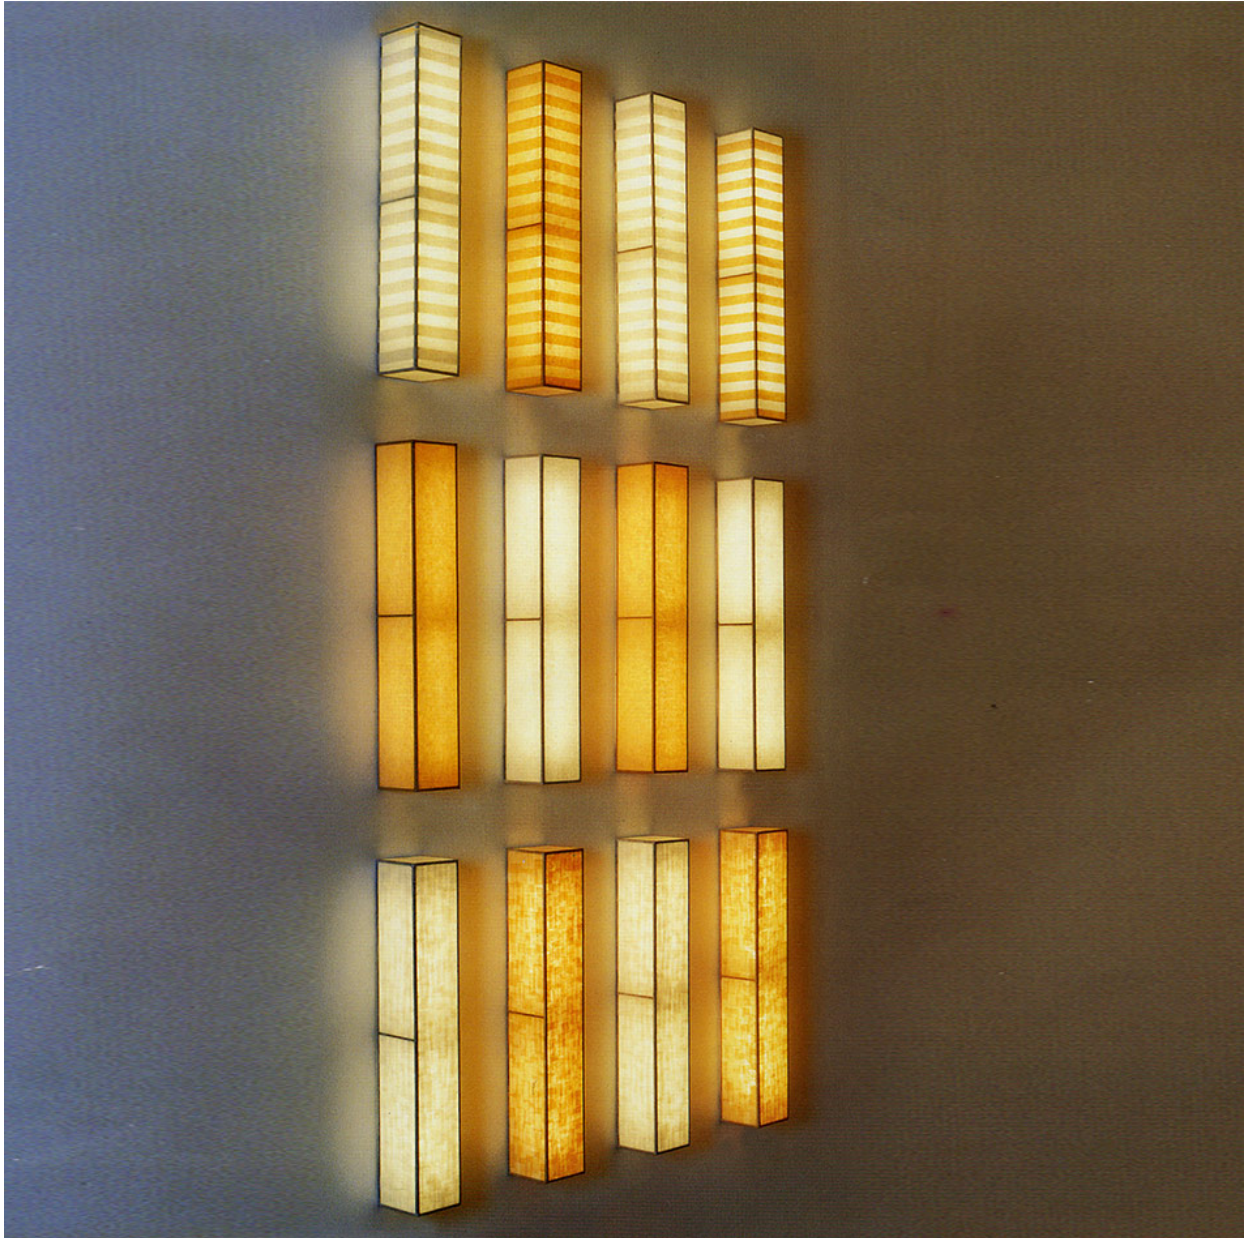

RALPH PUCCI

LIGHT SCULPTURE #22 – #28

JOHN WIGMORE

#22 - #28

Vertical Sconces

24" H x 5" W x 5"D

1-60W Linestra Bulbs = 60 Total Watts

Incandescent Light Source