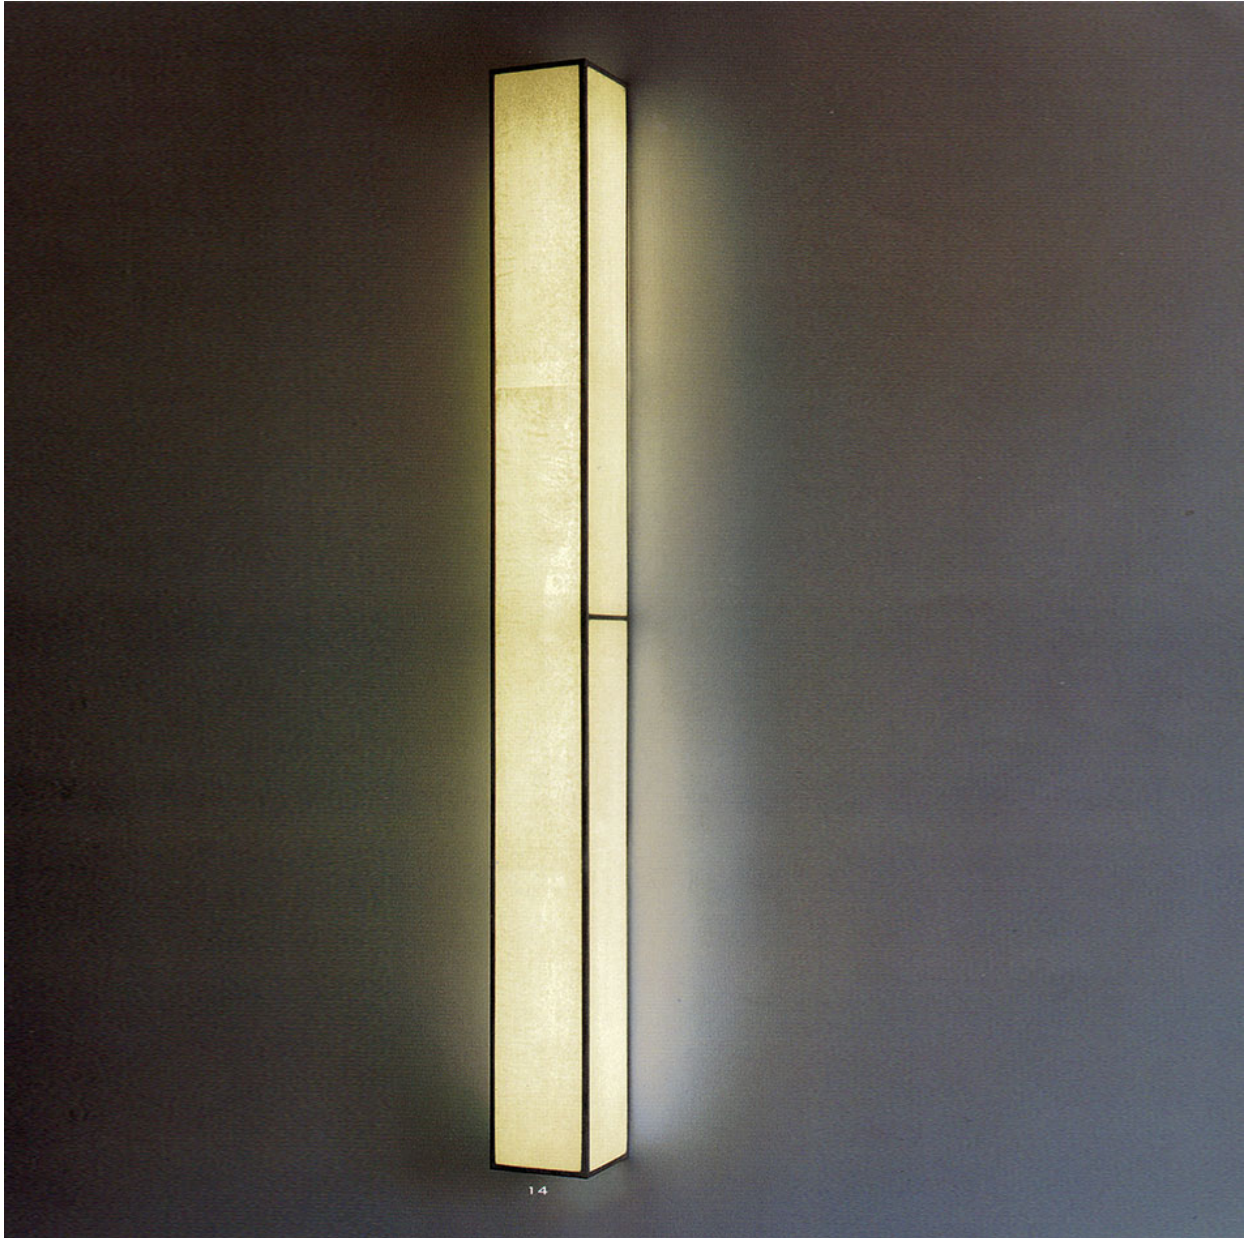

RALPH PUCCI

LIGHT SCULPTURE #5

JOHN WIGMORE

#5

Vertical Wall Sculpture, Moriki White Paper Finish

84" H x 7" W x 7"D

2-60W Linestra Bulbs / 1-150W Linestra Bulb = 270 Total Watts

Incandescent Light Source