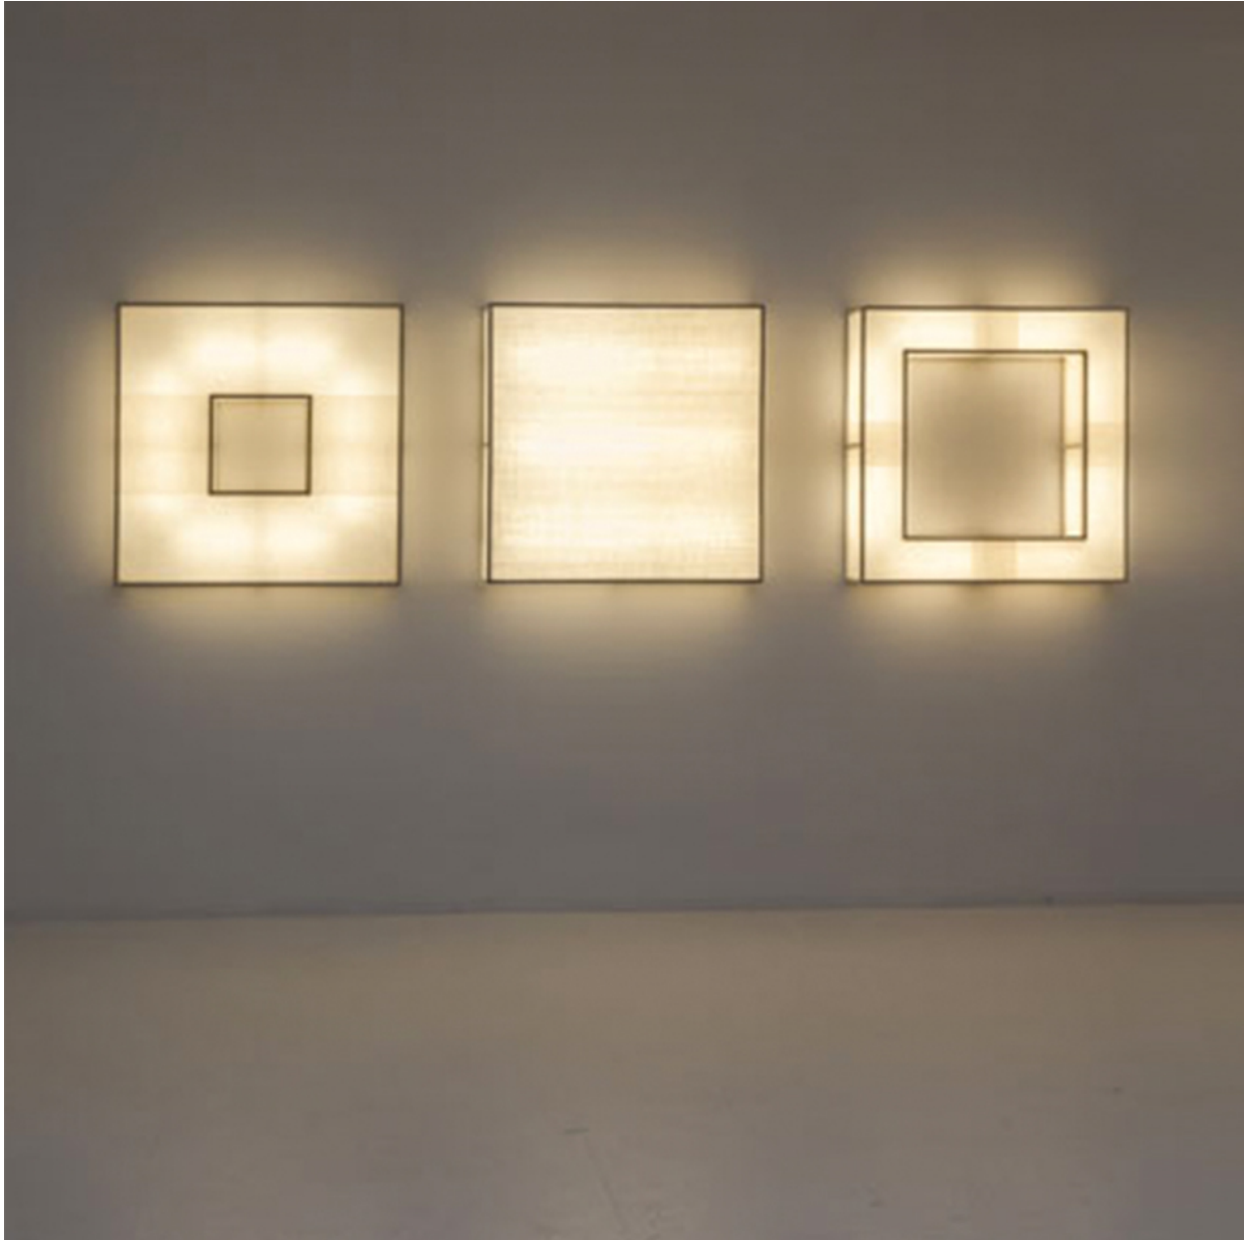

RALPH PUCCI

LIGHT SCULPTURE #3

JOHN WIGMORE

#3

Square Hole with Large Square Hole Okawara Yellow w/Bands Paper Finish

36" H x 36" W x 7"D

8-35W = 280 Total Watts Incandescent Light Source

UL Wired, and Labeled

NEW YORK

44 W. 18th St
New York, NY 10011

Monday - Friday 9:00 AM - 6:00 PM

MIAMI

550 NW. 28th St.
Miami, FL 33127

Monday - Friday 9:00 AM - 5:00 PM

LOS ANGELES

1025 N. McCadden Pl.
Los Angeles, CA 90038

Monday - Friday 9:00 AM - 5:00 PM

LONDON

Coming Soon