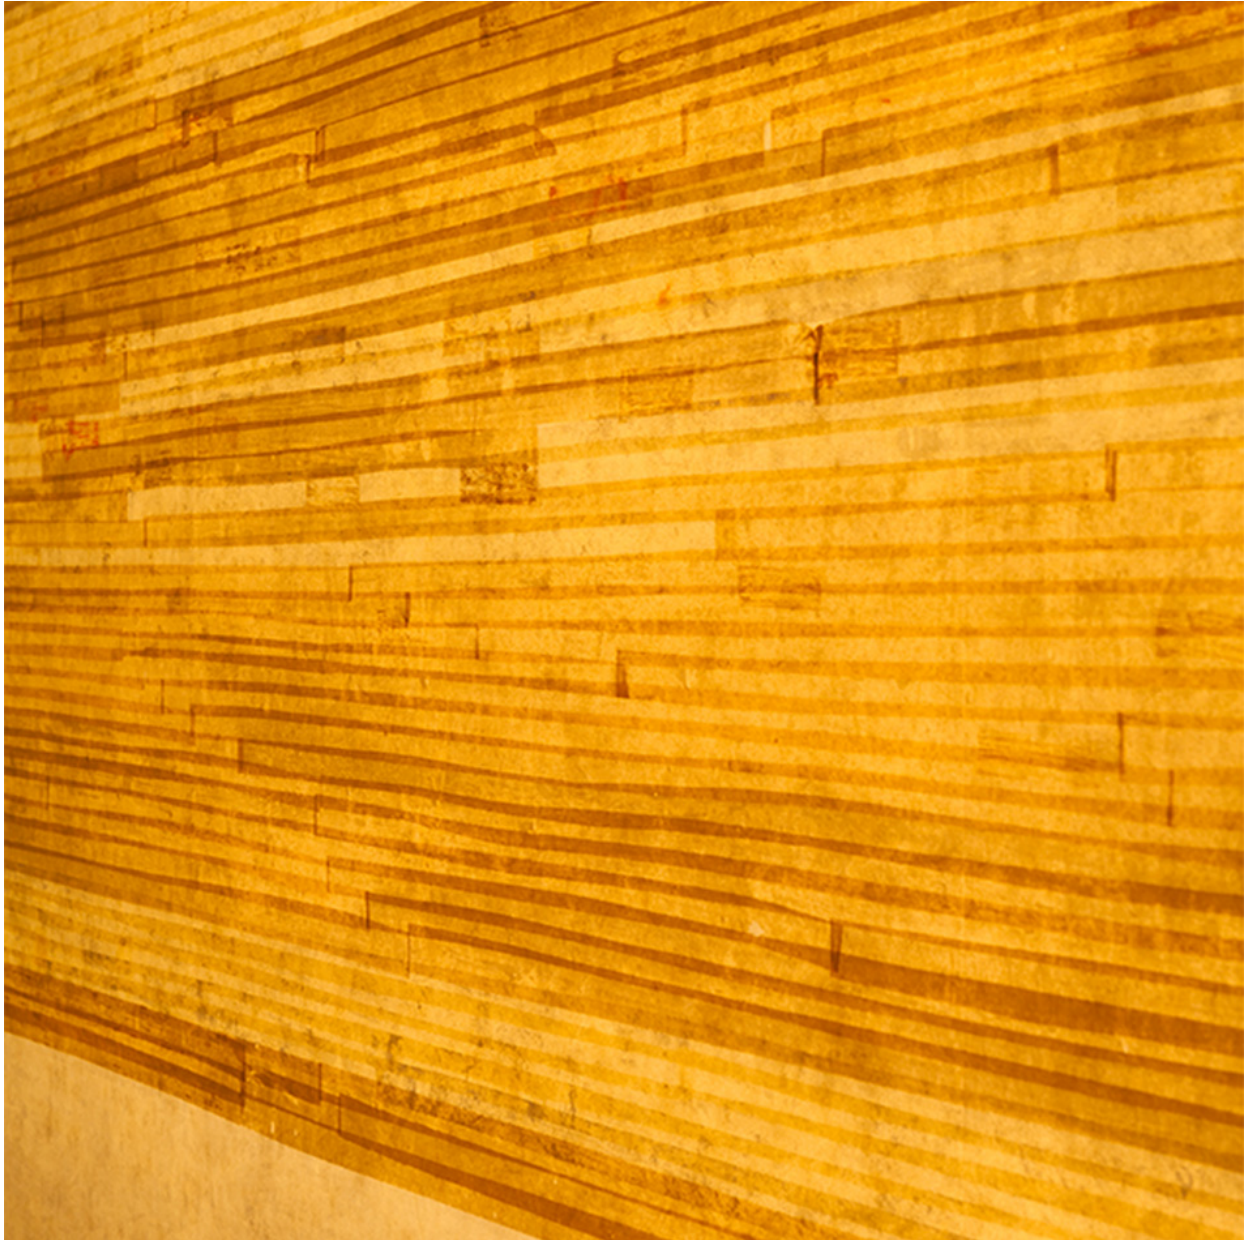

RALPHUCCI

LIGHT SCULPTURE #55 JOHN WIGMORE

Description: Square Light Wall Sculpture with Gold lines
Dimensions: 60" W x 9" D x 60" H

Lighting: 2400K LED, Phase Control Dimming Driver Integral to Fixture. Two Wire Hook-up to house electric UL Listed and Labeled Note can be made with 2700K

NEW YORK

44 W. 18th St
New York, NY 10011
Mon-Fri 9AM - 6PM

MIAMI

550 NW. 28th St.
Miami, FL 33127
Mon-Fri 9AM - 5PM

LOS ANGELES

1025 N. McCadden Pl.
Los Angeles, CA 90038
Mon-Fri 9AM - 5PM

LONDON

Coming Soon