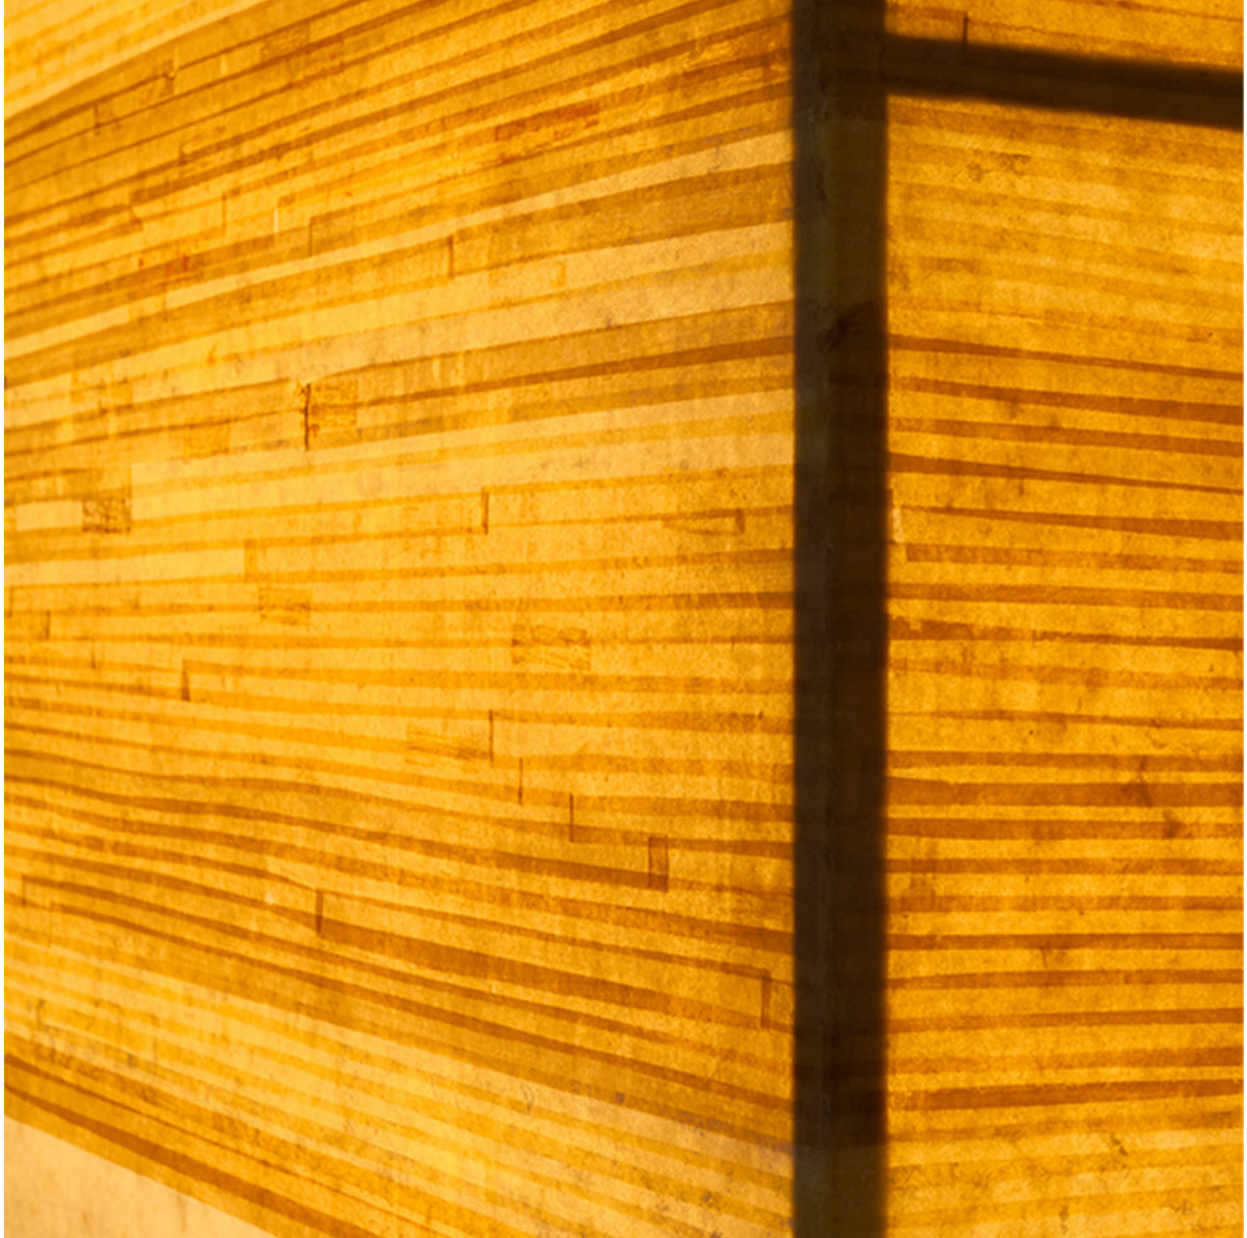

RALPHPUCCI

LIGHT SCULPTURE #55 JOHN WIGMORE

Description: Square Light Wall Sculpture with Gold lines
Dimensions: 60" W x 9" D x 60" H

Lighting: 2400K LED, Phase Control Dimming Driver Integral to Fixture. Two Wire Hook-up to house electric UL Listed and Labeled Note can be made with 2700K

RALPHUCCI

LIGHT SCULPTURE #55 JOHN WIGMORE

Description: Square Light Wall Sculpture with Gold lines
Dimensions: 60" W x 9" D x 60" H

Lighting: 2400K LED, Phase Control Dimming Driver Integral to Fixture. Two Wire Hook-up to house electric UL Listed and Labeled Note can be made with 2700K