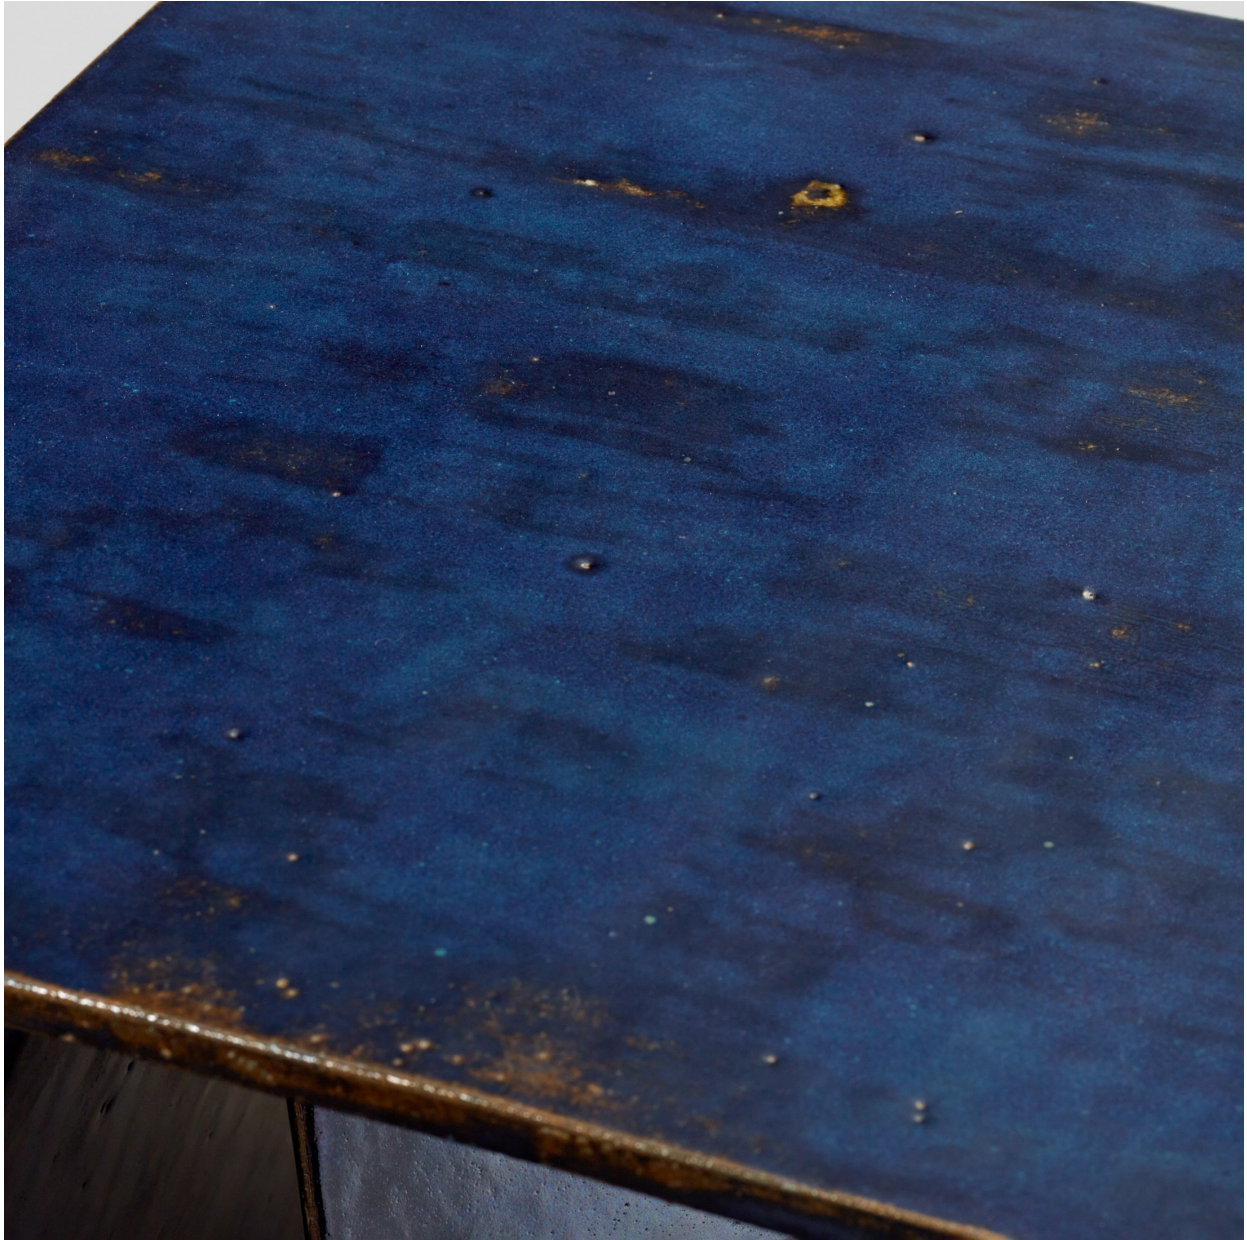

RALPHPUCCI

CONE 10 CERAMIC DOMINO TABLE 03 JOHN WIGMORE

Description: Ceramic
Finish: Cone 10 Sea Blue Glaze
Dimensions: 22.5" W x 18" D x 18.25" H

NEW YORK
44 W. 18th St
New York, NY 10011
Mon-Fri 9AM - 6PM

MIAMI
550 NW. 28th St.
Miami, FL 33127
Mon-Fri 9AM - 5PM

LOS ANGELES
1025 N. McCadden Pl.
Los Angeles, CA 90038
Mon-Fri 9AM - 5PM

LONDON
Returning Soon