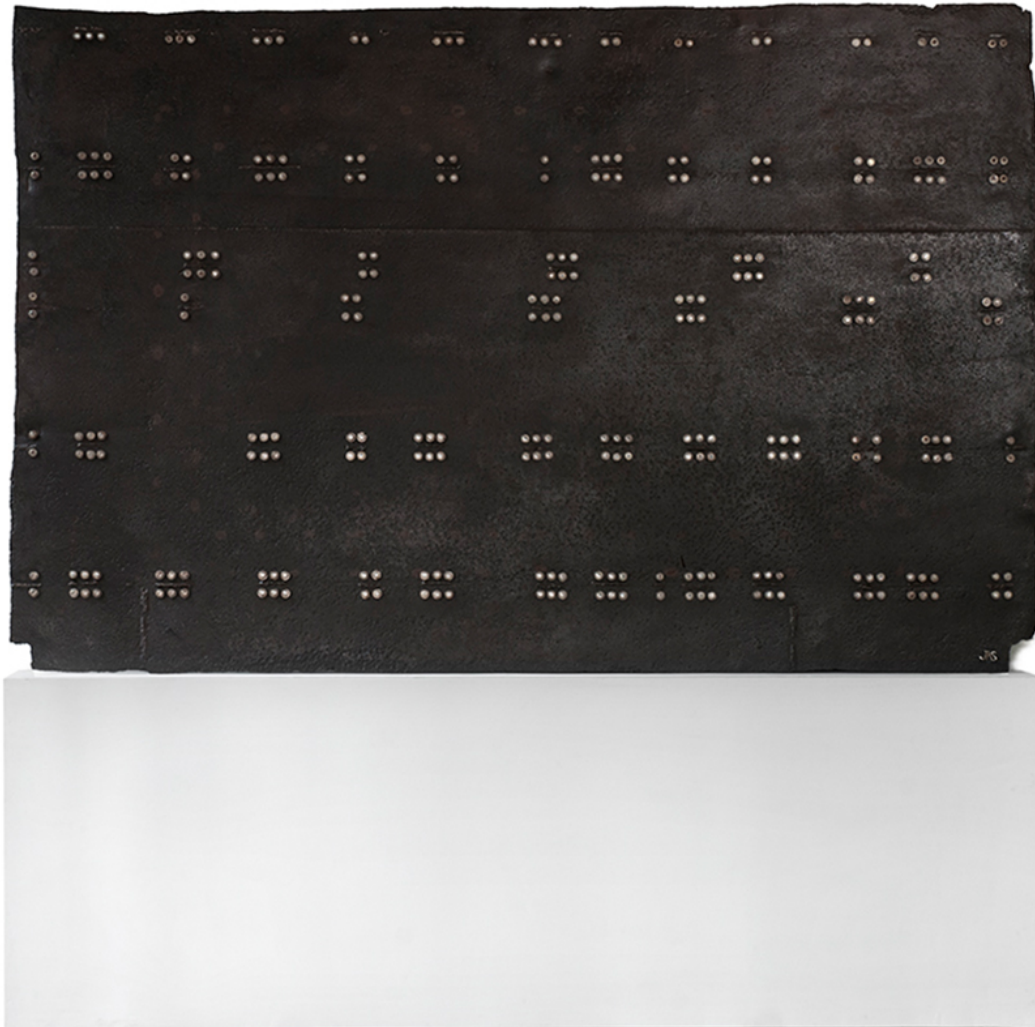

RALPH PUCCI

IRON LARGE BRAILLE DECORATIVE PANEL JEROME ABEL SEGUIN

Material: Iron sheets embroidered
with small spare parts of machinery
87" x 58"

NEW YORK

44 W. 18th St
New York, NY 10011

Monday - Friday 9:00 AM - 6:00 PM