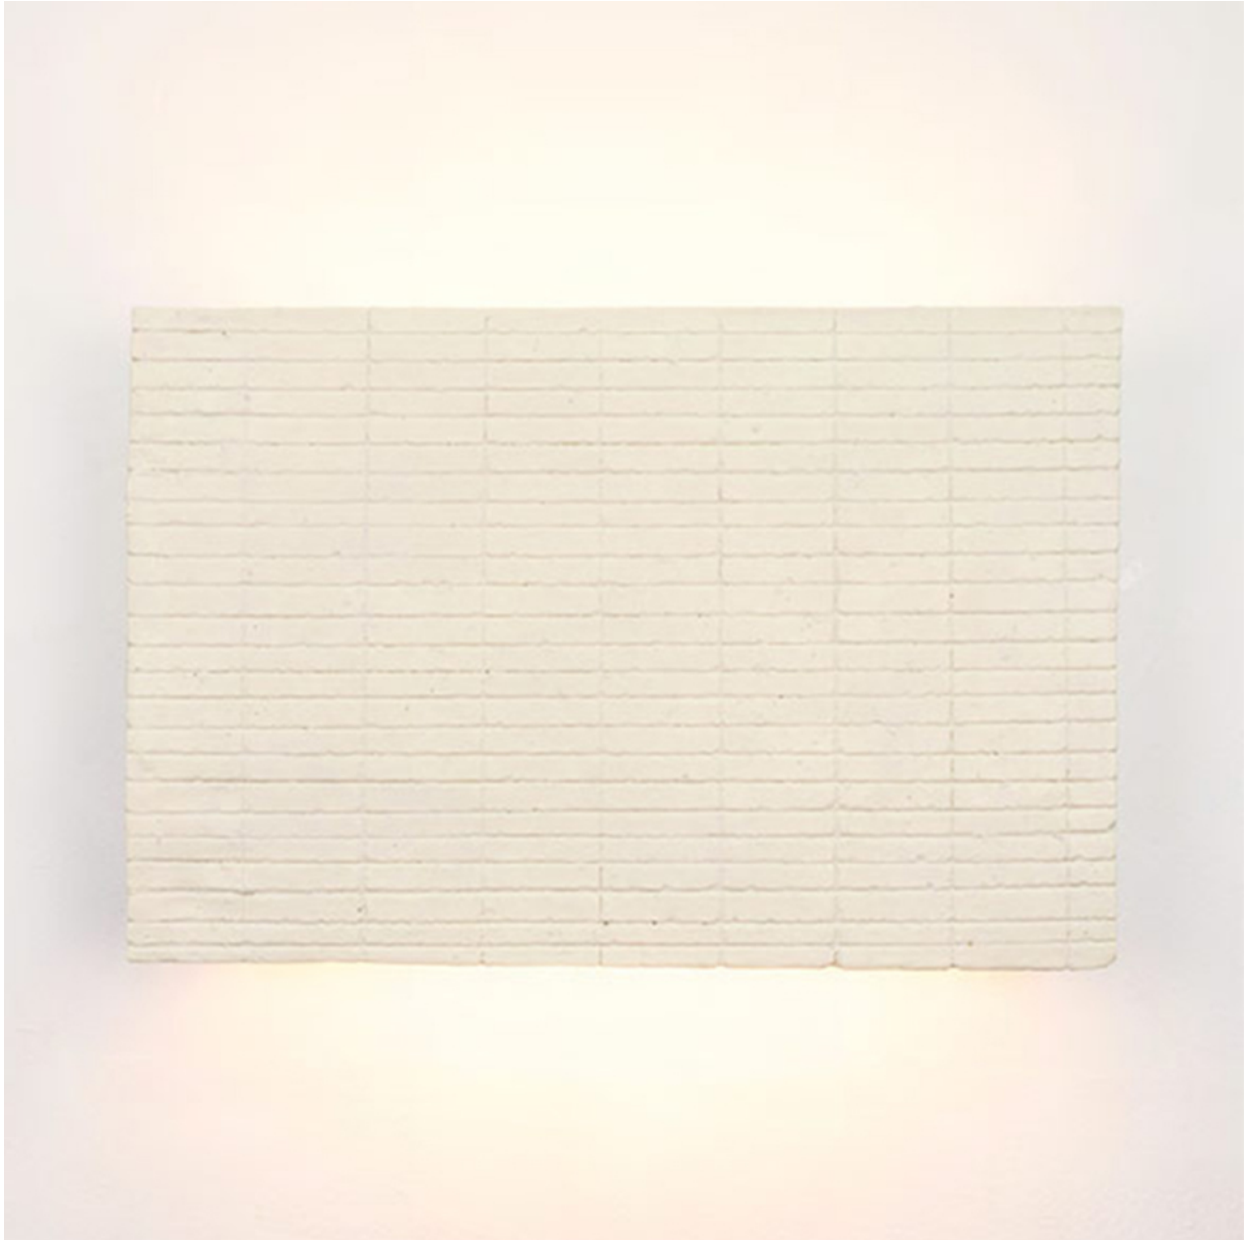

RALPH PUCCI

HORIZONTAL SCONCES SH005

JOHN WIGMORE

Horizontal Sconces
SH005
17" L x 4" D x 11" H
Glazed ceramic stoneware

NEW YORK

44 W. 18th St
New York, NY 10011

Monday - Friday 9:00 AM - 6:00 PM

MIAMI