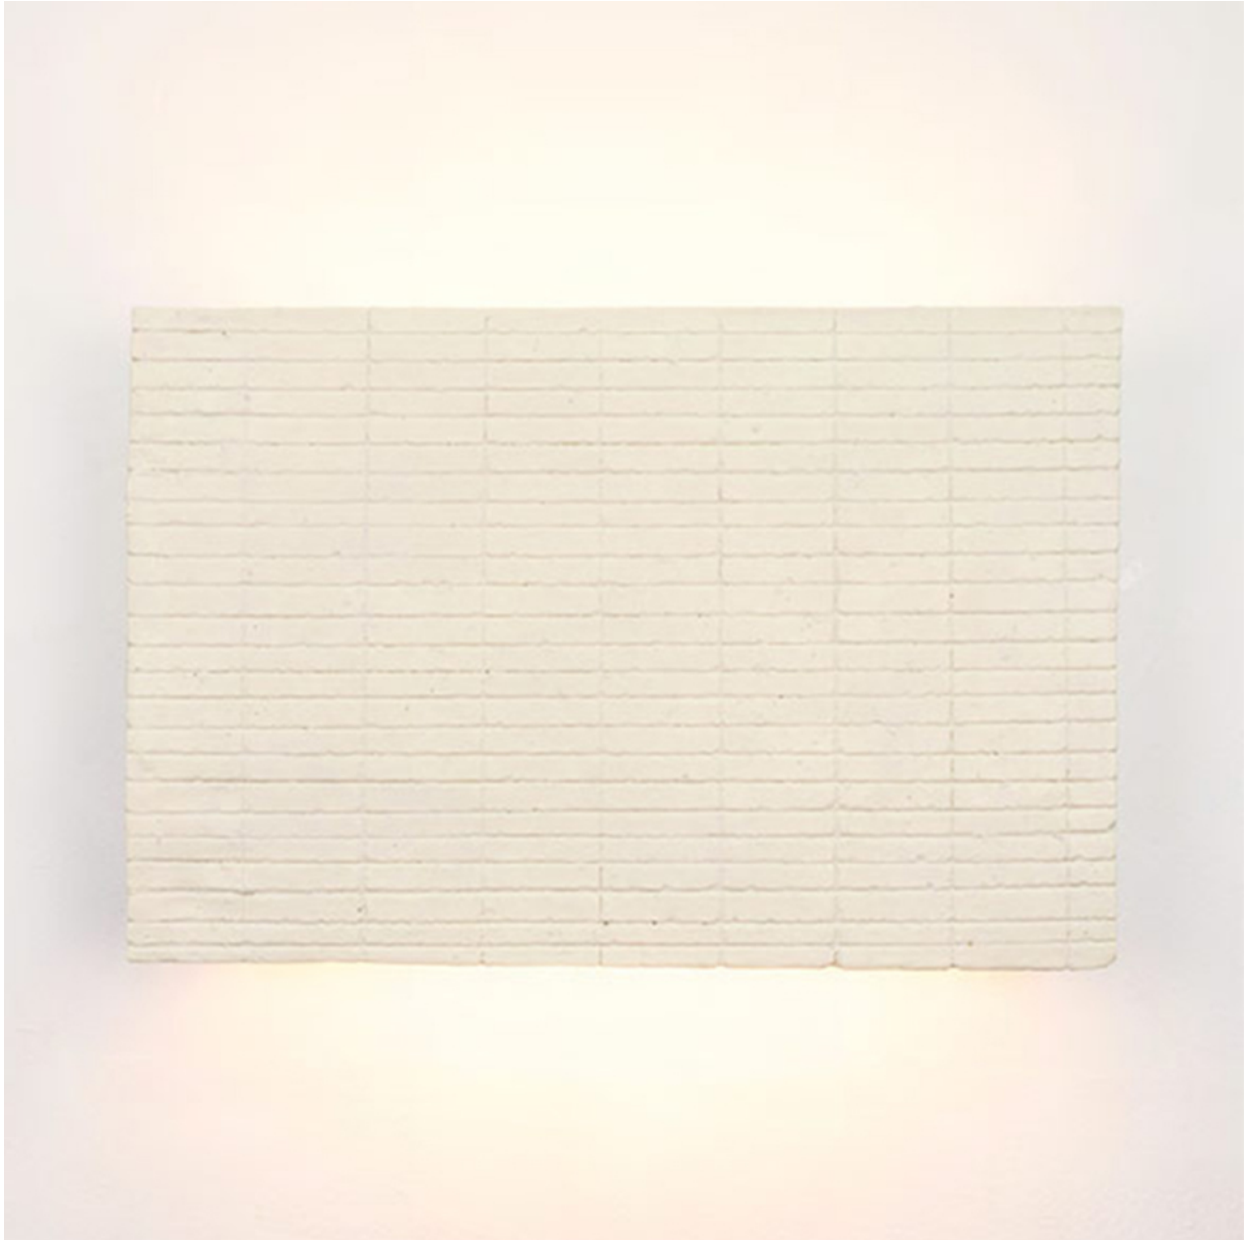

## HORIZONTAL SCONCES SH005

JOHN WIGMORE

Horizontal Sconces  
SH005  
17" L x 4" D x 11" H  
Glazed ceramic stoneware

NEW YORK  
44 W. 18th St  
New York, NY 10011  
212-633-0452

MIAMI  
550 NW. 28th St.  
Miami, FL 33127  
305-438-3771