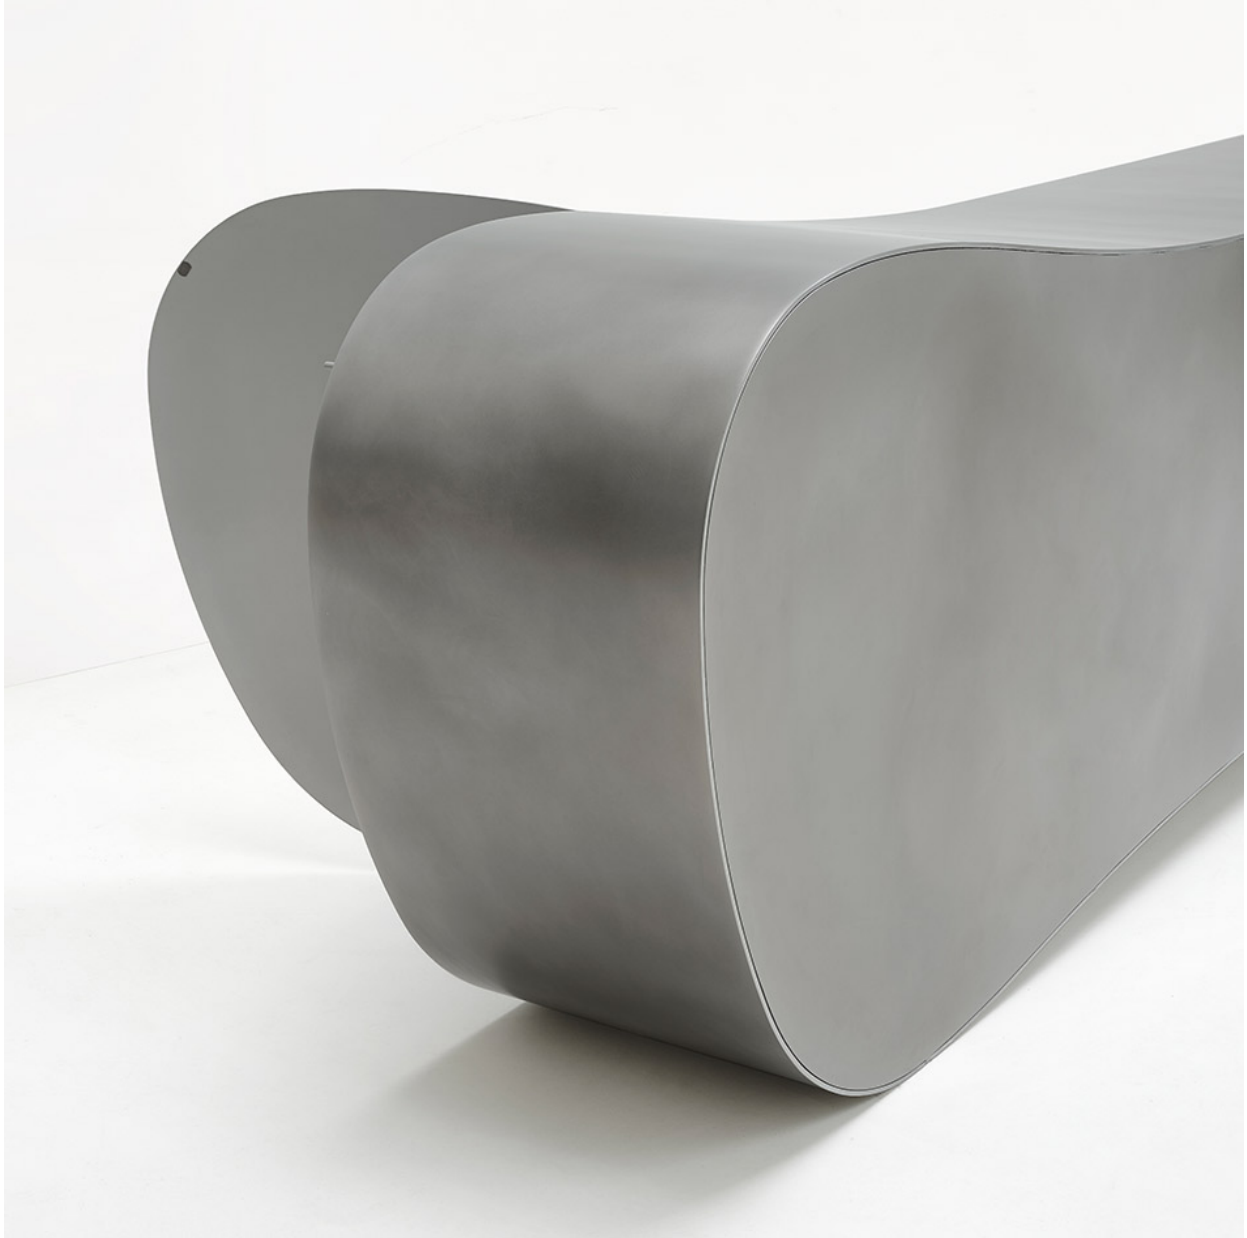

RALPH PUCCI

HARD WHALE CABINET XAVIER LUST

Edition of 8

Description: Cloud patinated aluminum

Dimensions: 91.3" L x 16.5" D x 32.3" H

NEW YORK

44 W. 18th St
New York, NY 10011

Monday - Friday 9:00 AM - 6:00 PM