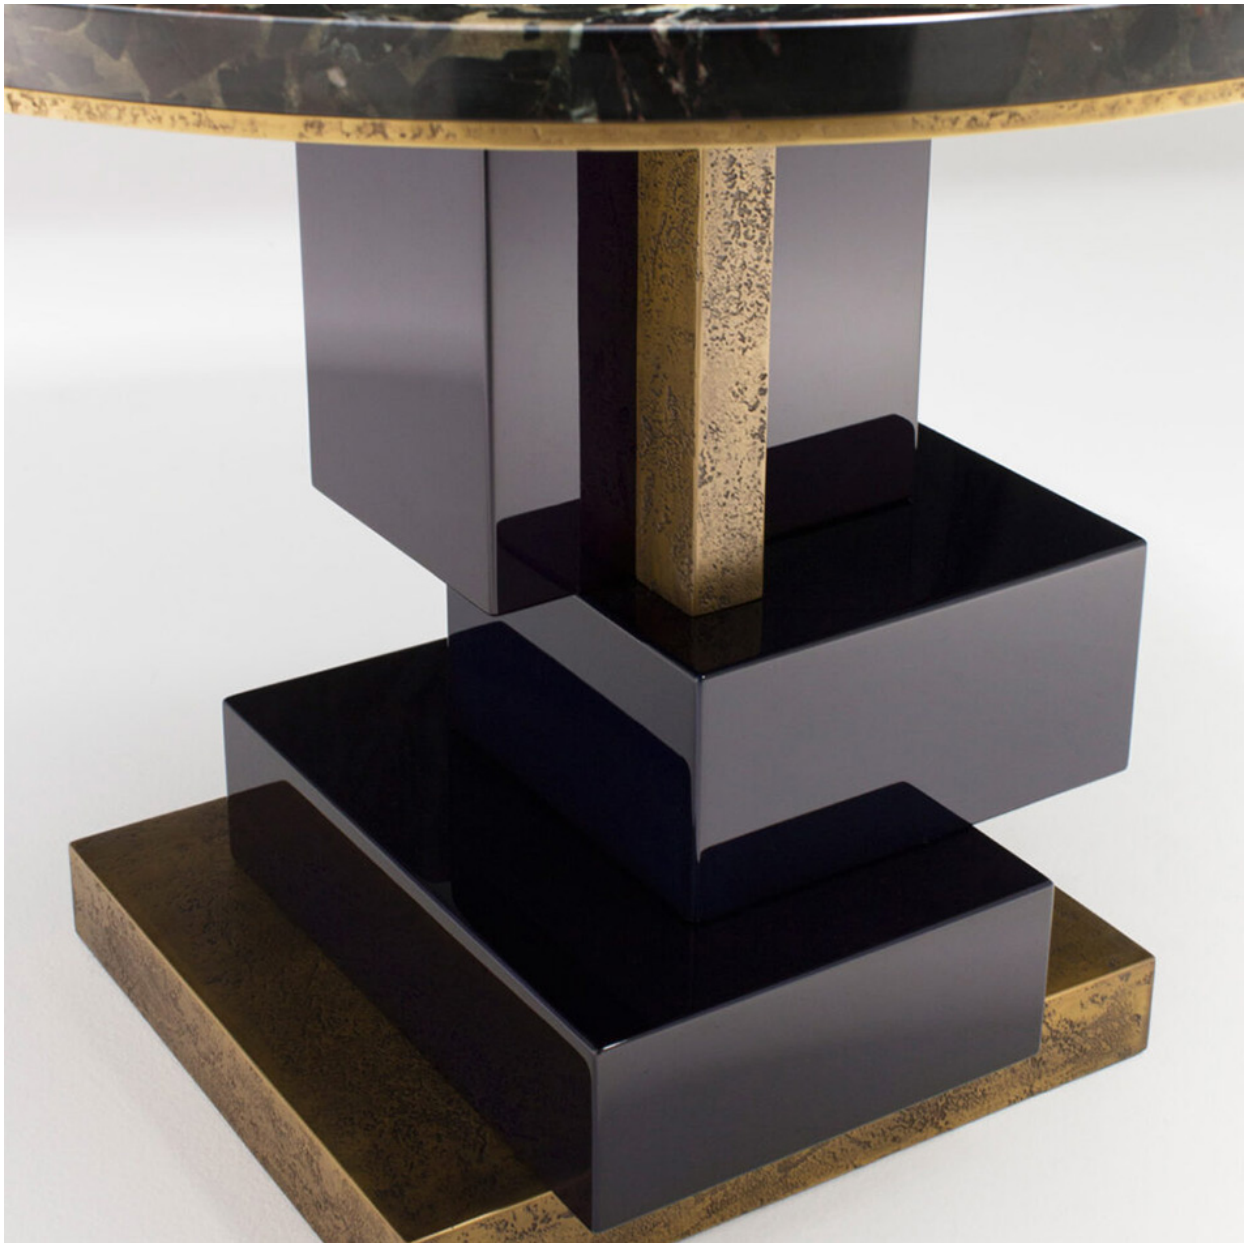

RALPHPUCCI

GUERIDON CUMULUS 486 HERVÉ VAN DER STRAETEN

Edition of 20

Description: Lacquered wood, bronze, stone top

Dimensions: 30.7" Dia x 25.59" H

NEW YORK

44 W. 18th St
New York, NY 10011

Monday - Friday 9:00 AM - 6:00 PM

RALPH PUCCI

GUERIDON CUMULUS 486 HERVÉ VAN DER STRAETEN

Edition of 20

Description: Lacquered wood, bronze, stone top

Dimensions: 30.7" Dia x 25.59" H

NEW YORK

44 W. 18th St
New York, NY 10011

Monday - Friday 9:00 AM - 6:00 PM