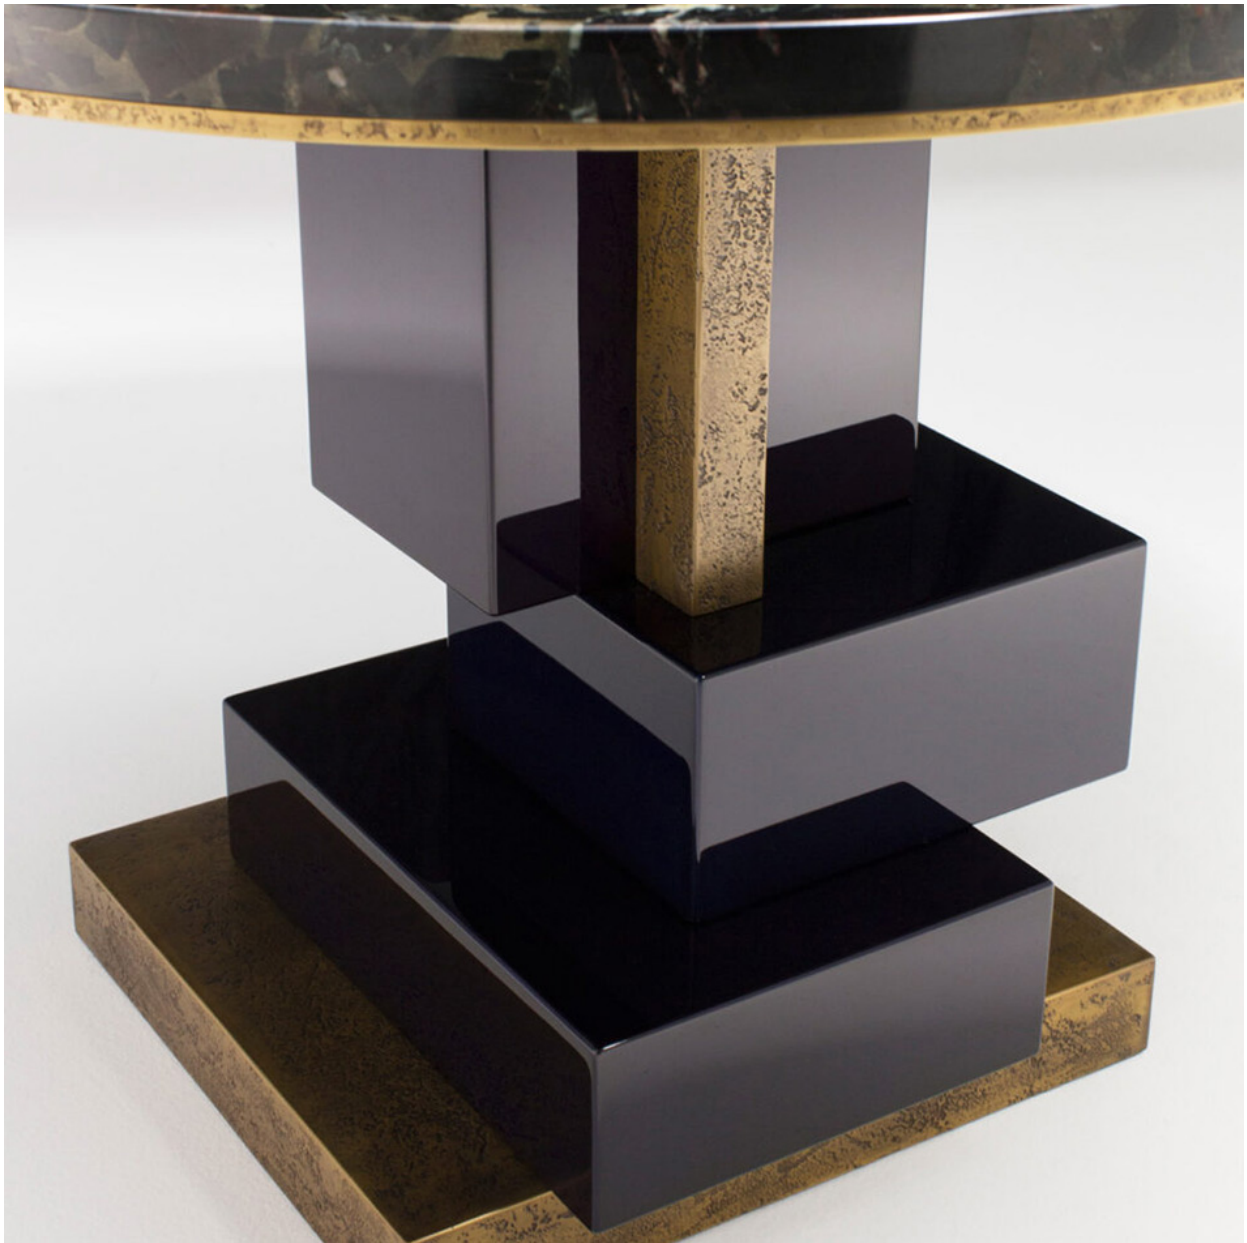

RALPH PUCCI

GUERIDON CUMULUS 486 HERVÉ VAN DER STRAETEN

Edition of 20

Description: Lacquered wood, bronze, stone top

Dimensions: 30.7" Dia x 25.59" H

NEW YORK

44 W. 18th St
New York, NY 10011
Mon-Fri 9AM - 6PM

MIAMI

550 NW. 28th St.
Miami, FL 33127
Mon-Fri 9AM - 5PM

LOS ANGELES

1025 N. McCadden Pl.
Los Angeles, CA 90038
Mon-Fri 9AM - 5PM

LONDON

Coming Soon